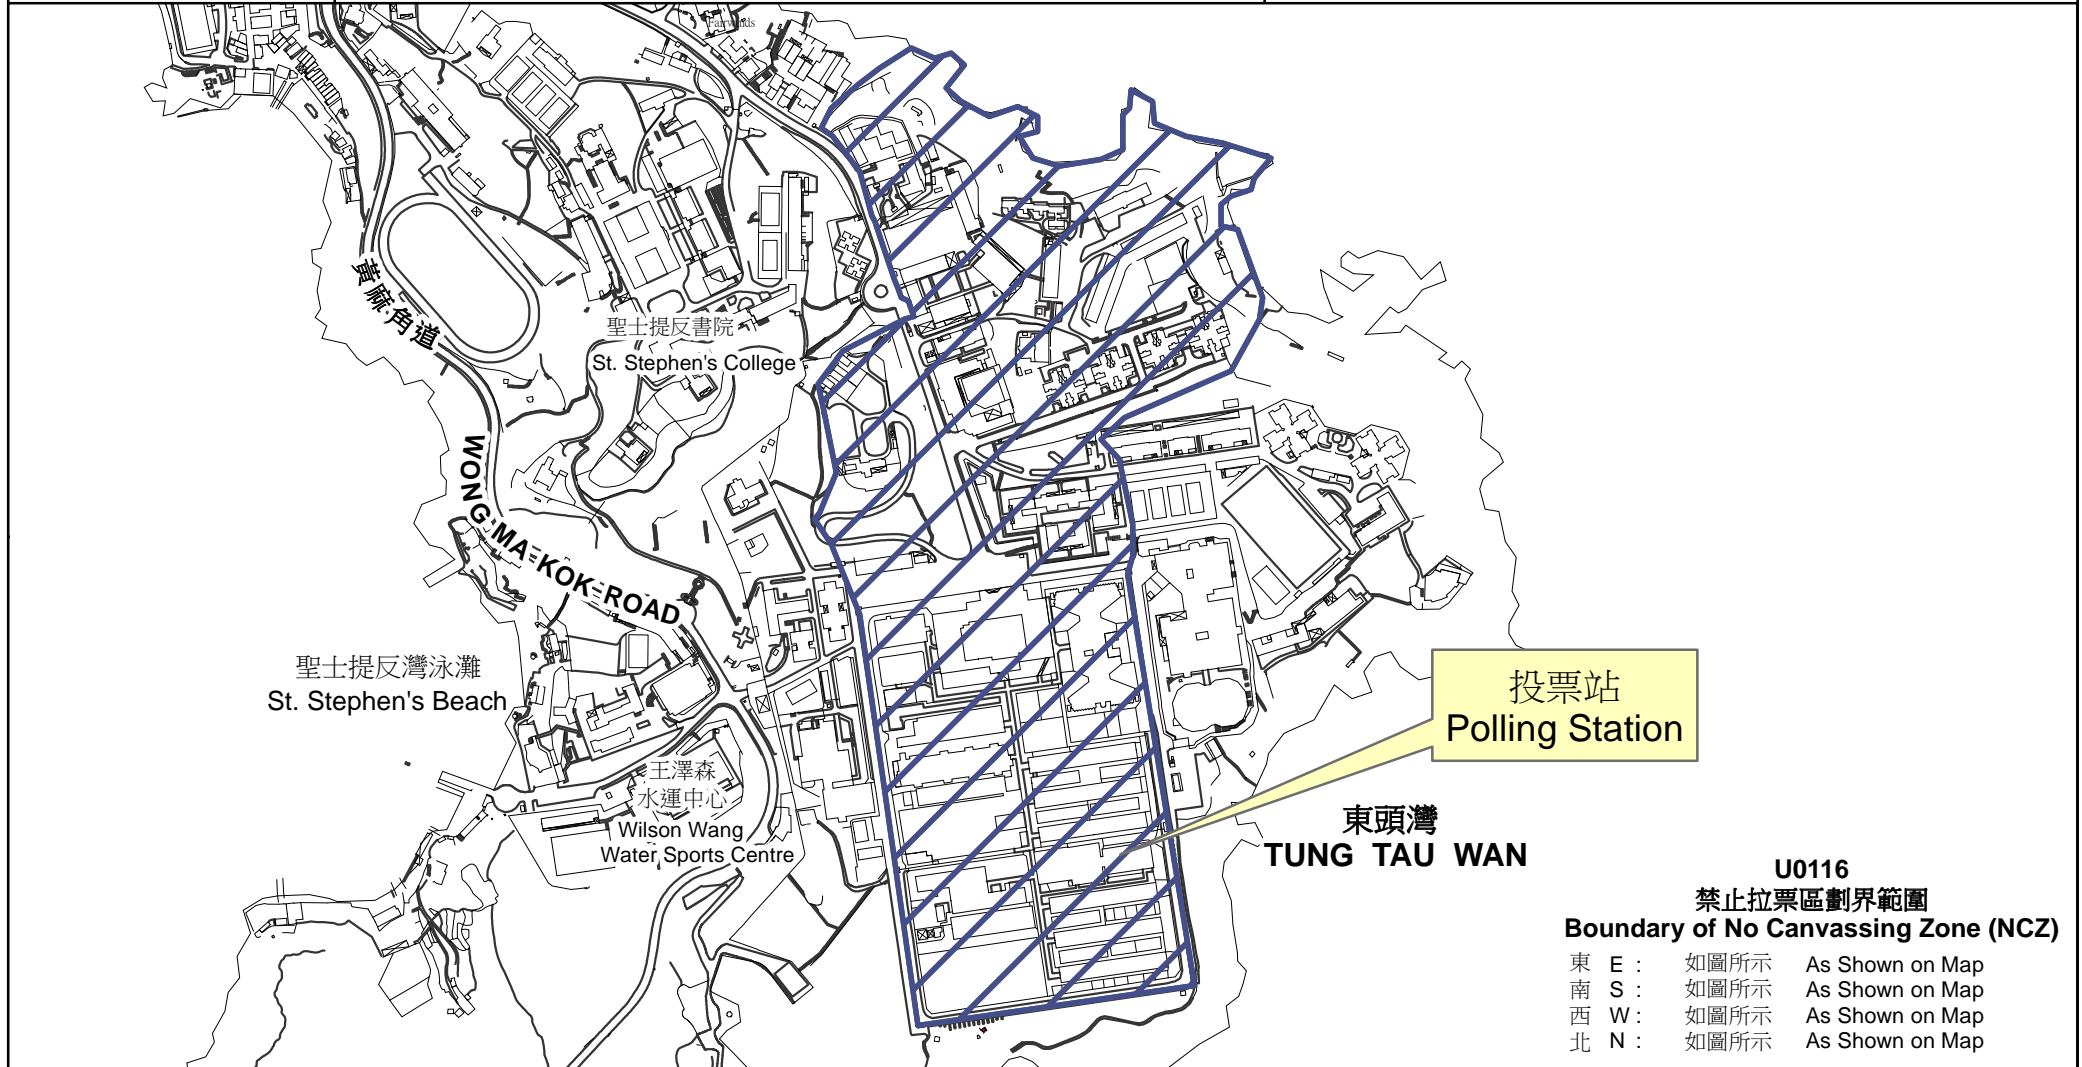

專用投票站位置圖和禁止拉票區

Dedicated Polling Station - Location Map & No Canvassing Zone

<u>專用投票站編號</u> <u>Dedicated Polling Station Code</u>	<u>選舉名稱</u> Name of Election	<u>名稱及地址</u> Name & Address
<b>U0116</b>	<b>2016年立法會新界東地方選區補選</b> <b>2016 Legislative Council New Territories East Geographical Constituency By-Election</b>	赤柱監獄 香港赤柱東頭灣道99號 Stanley Prison 99 Tung Tau Wan Road, Stanley, Hong Kong

**U0116**  
**禁止拉票區劃界範圍**  
**Boundary of No Canvassing Zone (NCZ)**

東 E :	如圖所示	As Shown on Map
南 S :	如圖所示	As Shown on Map
西 W :	如圖所示	As Shown on Map
北 N :	如圖所示	As Shown on Map

禁止拉票區  
No Canvassing Zone