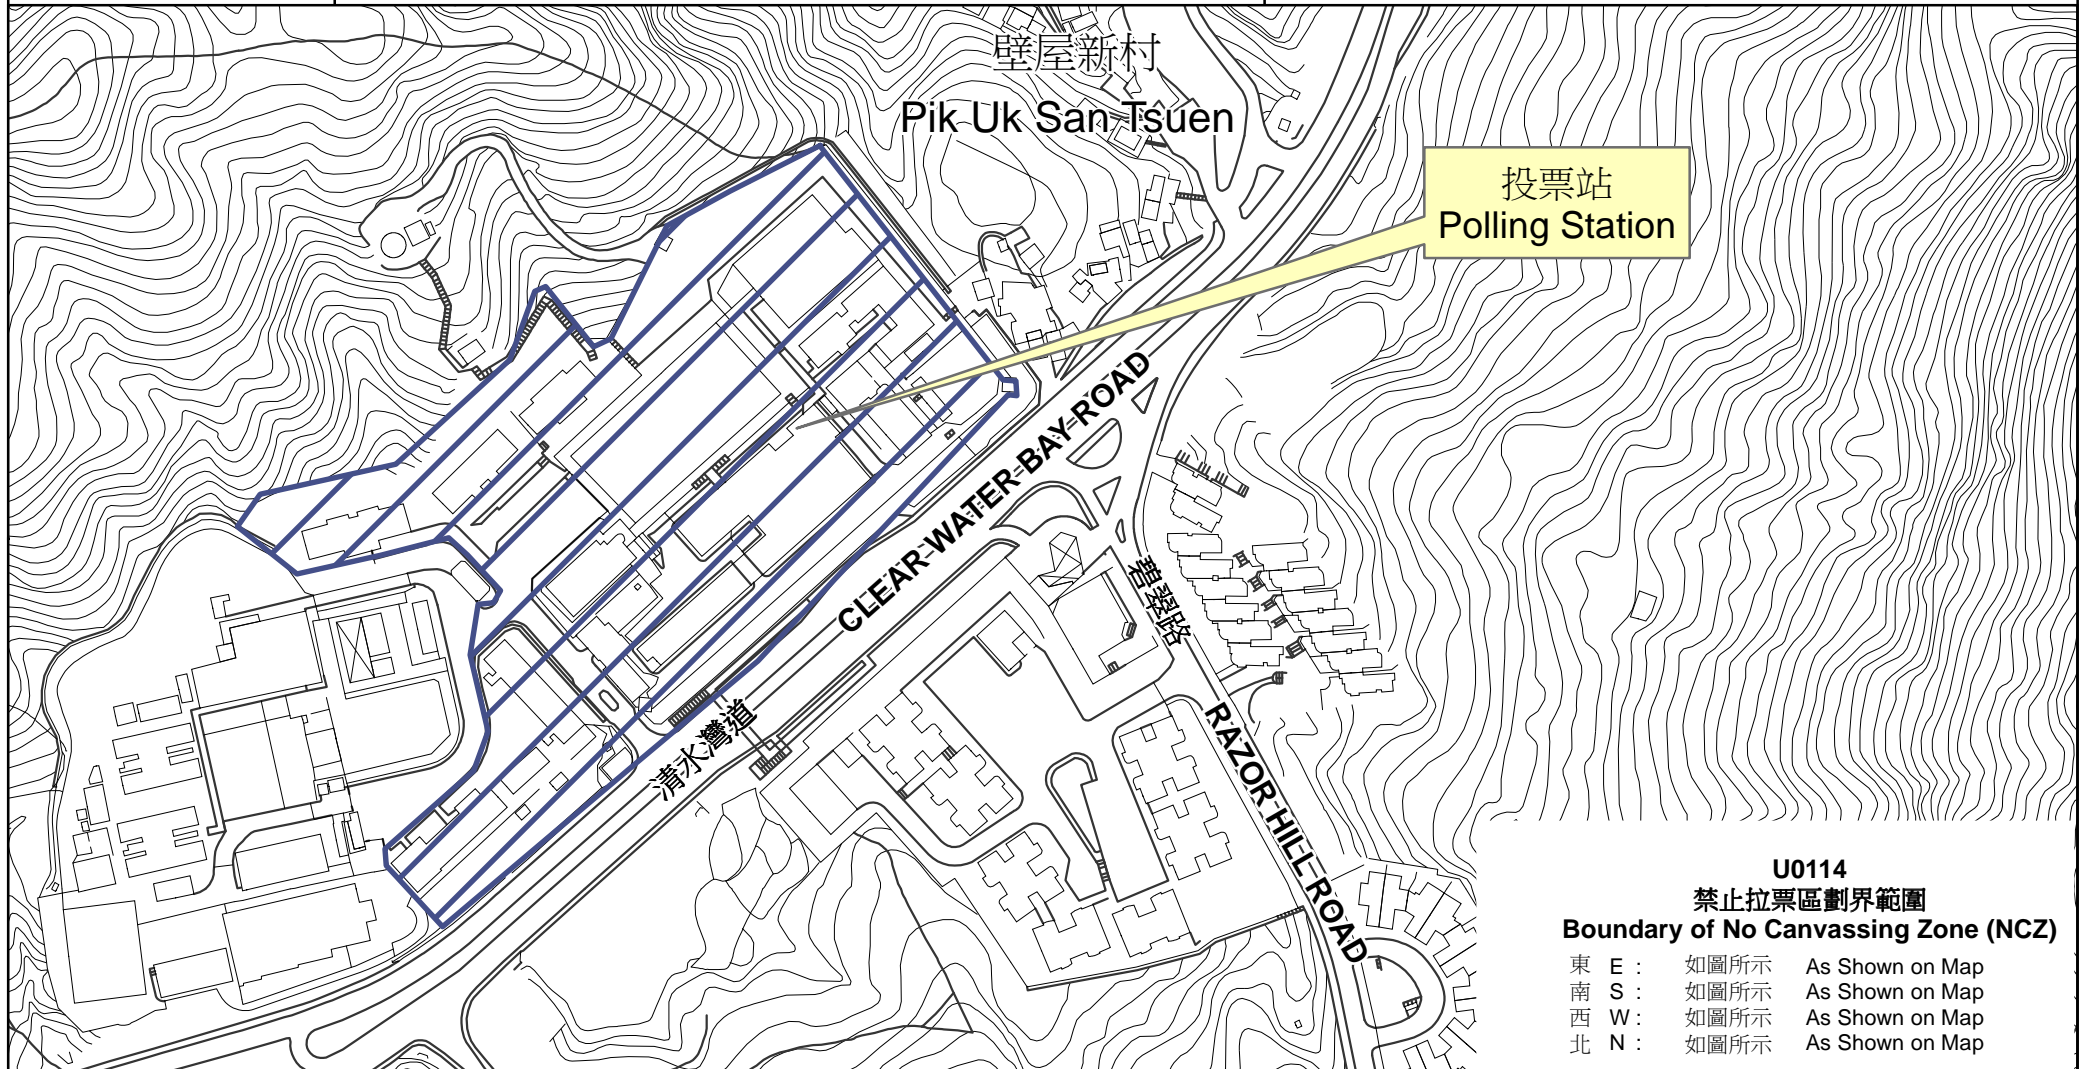

專用投票站位置圖和禁止拉票區

Dedicated Polling Station - Location Map & No Canvassing Zone

<p>專用投票站編號 Dedicated Polling Station Code</p>	<p>選舉名稱 Name of Election</p>	<p>名稱及地址 Name & Address</p>
<p>U0114</p>	<p>2016年立法會新界東地方選區補選 2016 Legislative Council New Territories East Geographical Constituency By-Election</p>	<p>壁屋懲教所 新界西貢清水灣道399號 Pik Uk Correctional Institution 399 Clearwater Bay Road, Sai Kung, New Territories</p>

U0114
禁止拉票區劃界範圍
Boundary of No Canvassing Zone (NCZ)

東 E :	如圖所示	As Shown on Map
南 S :	如圖所示	As Shown on Map
西 W :	如圖所示	As Shown on Map
北 N :	如圖所示	As Shown on Map

禁止拉票區
No Canvassing Zone