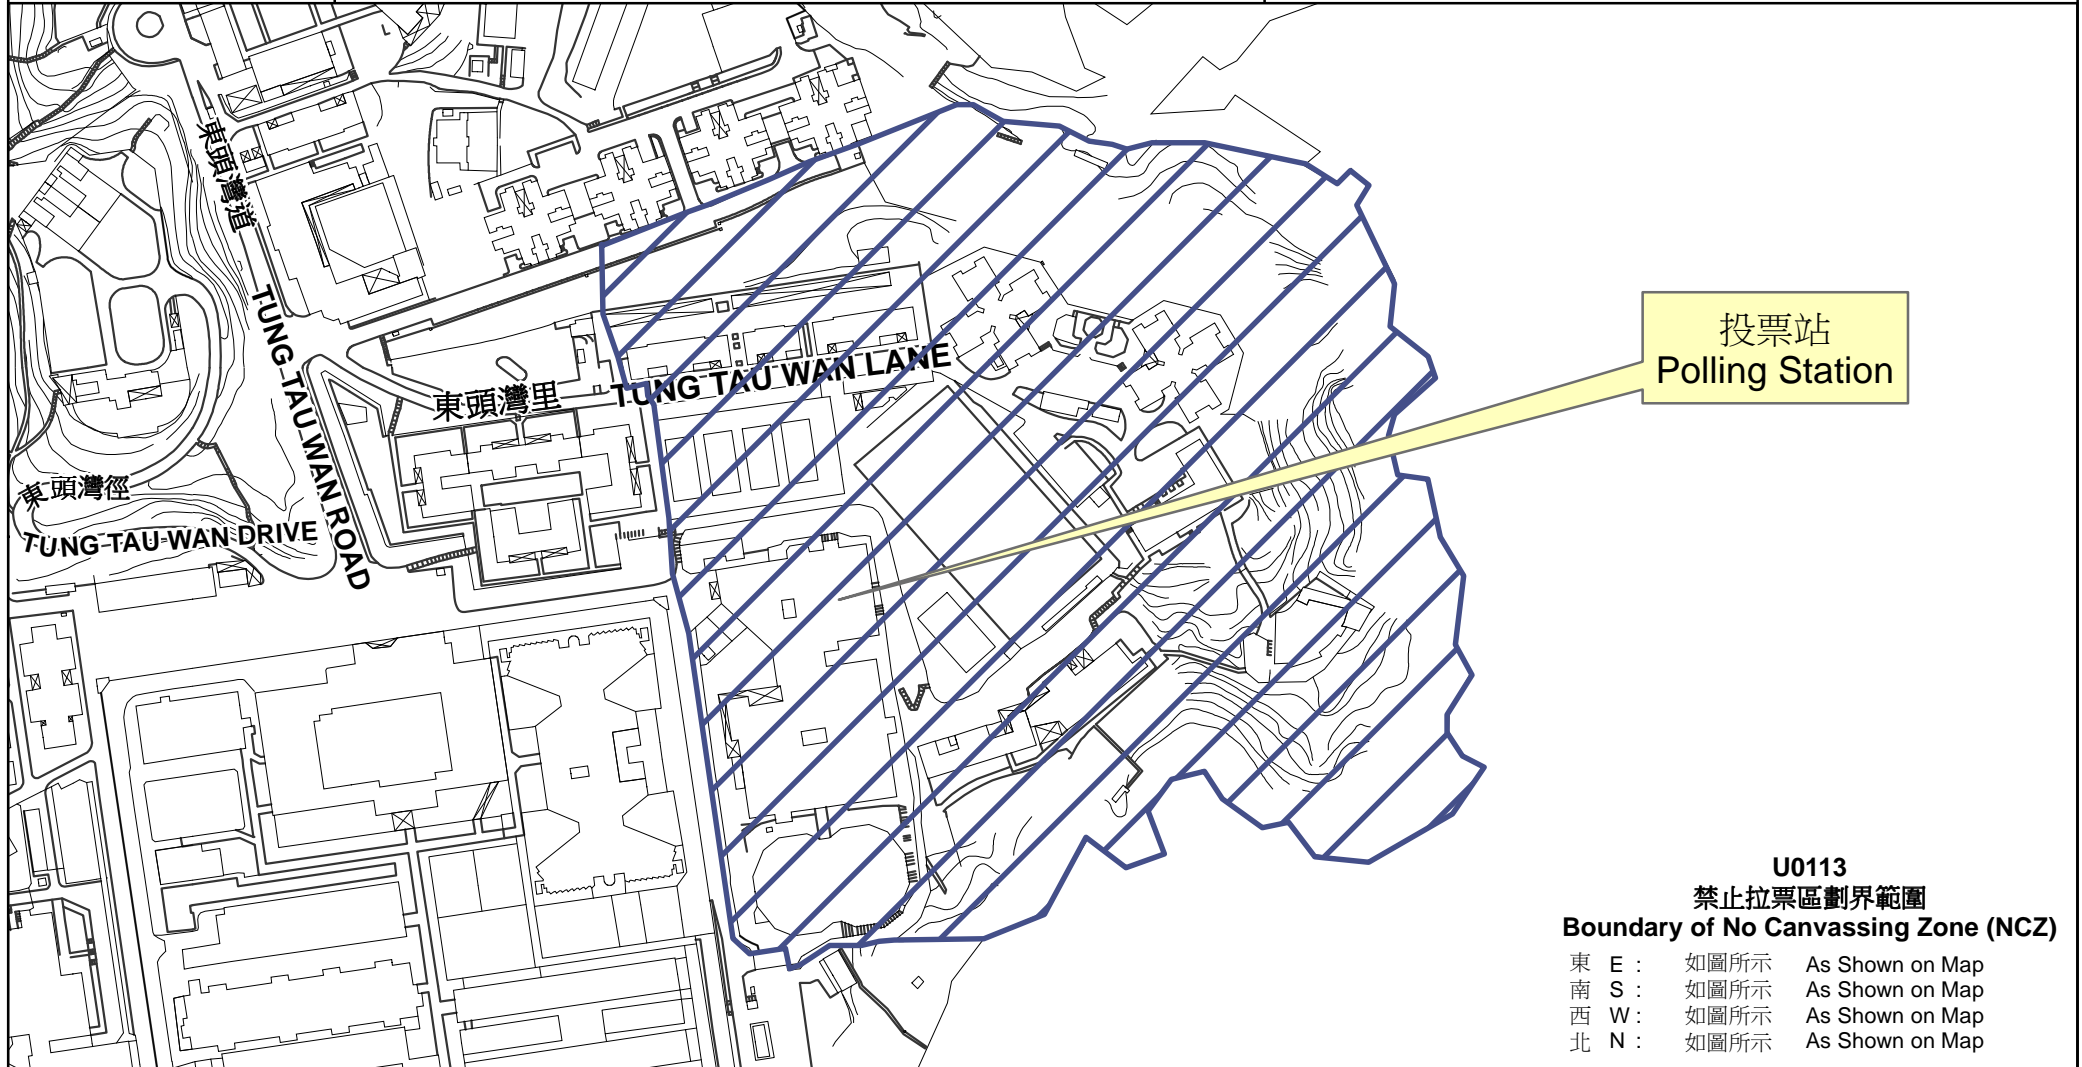

專用投票站位置圖和禁止拉票區

Dedicated Polling Station - Location Map & No Canvassing Zone

<p>專用投票站編號 Dedicated Polling Station Code</p>	<p>選舉名稱 Name of Election</p>	<p>名稱及地址 Name & Address</p>
<p>U0113</p>	<p>2016年立法會新界東地方選區補選 2016 Legislative Council New Territories East Geographical Constituency By-Election</p>	<p>白沙灣懲教所 香港赤柱東頭灣道101號 Pak Sha Wan Correctional Institution 101 Tung Tau Wan Road, Stanley, Hong Kong</p>

U0113
禁止拉票區劃界範圍
Boundary of No Canvassing Zone (NCZ)

- | | | |
|-------|------|-----------------|
| 東 E : | 如圖所示 | As Shown on Map |
| 南 S : | 如圖所示 | As Shown on Map |
| 西 W : | 如圖所示 | As Shown on Map |
| 北 N : | 如圖所示 | As Shown on Map |

禁止拉票區

No Canvassing Zone