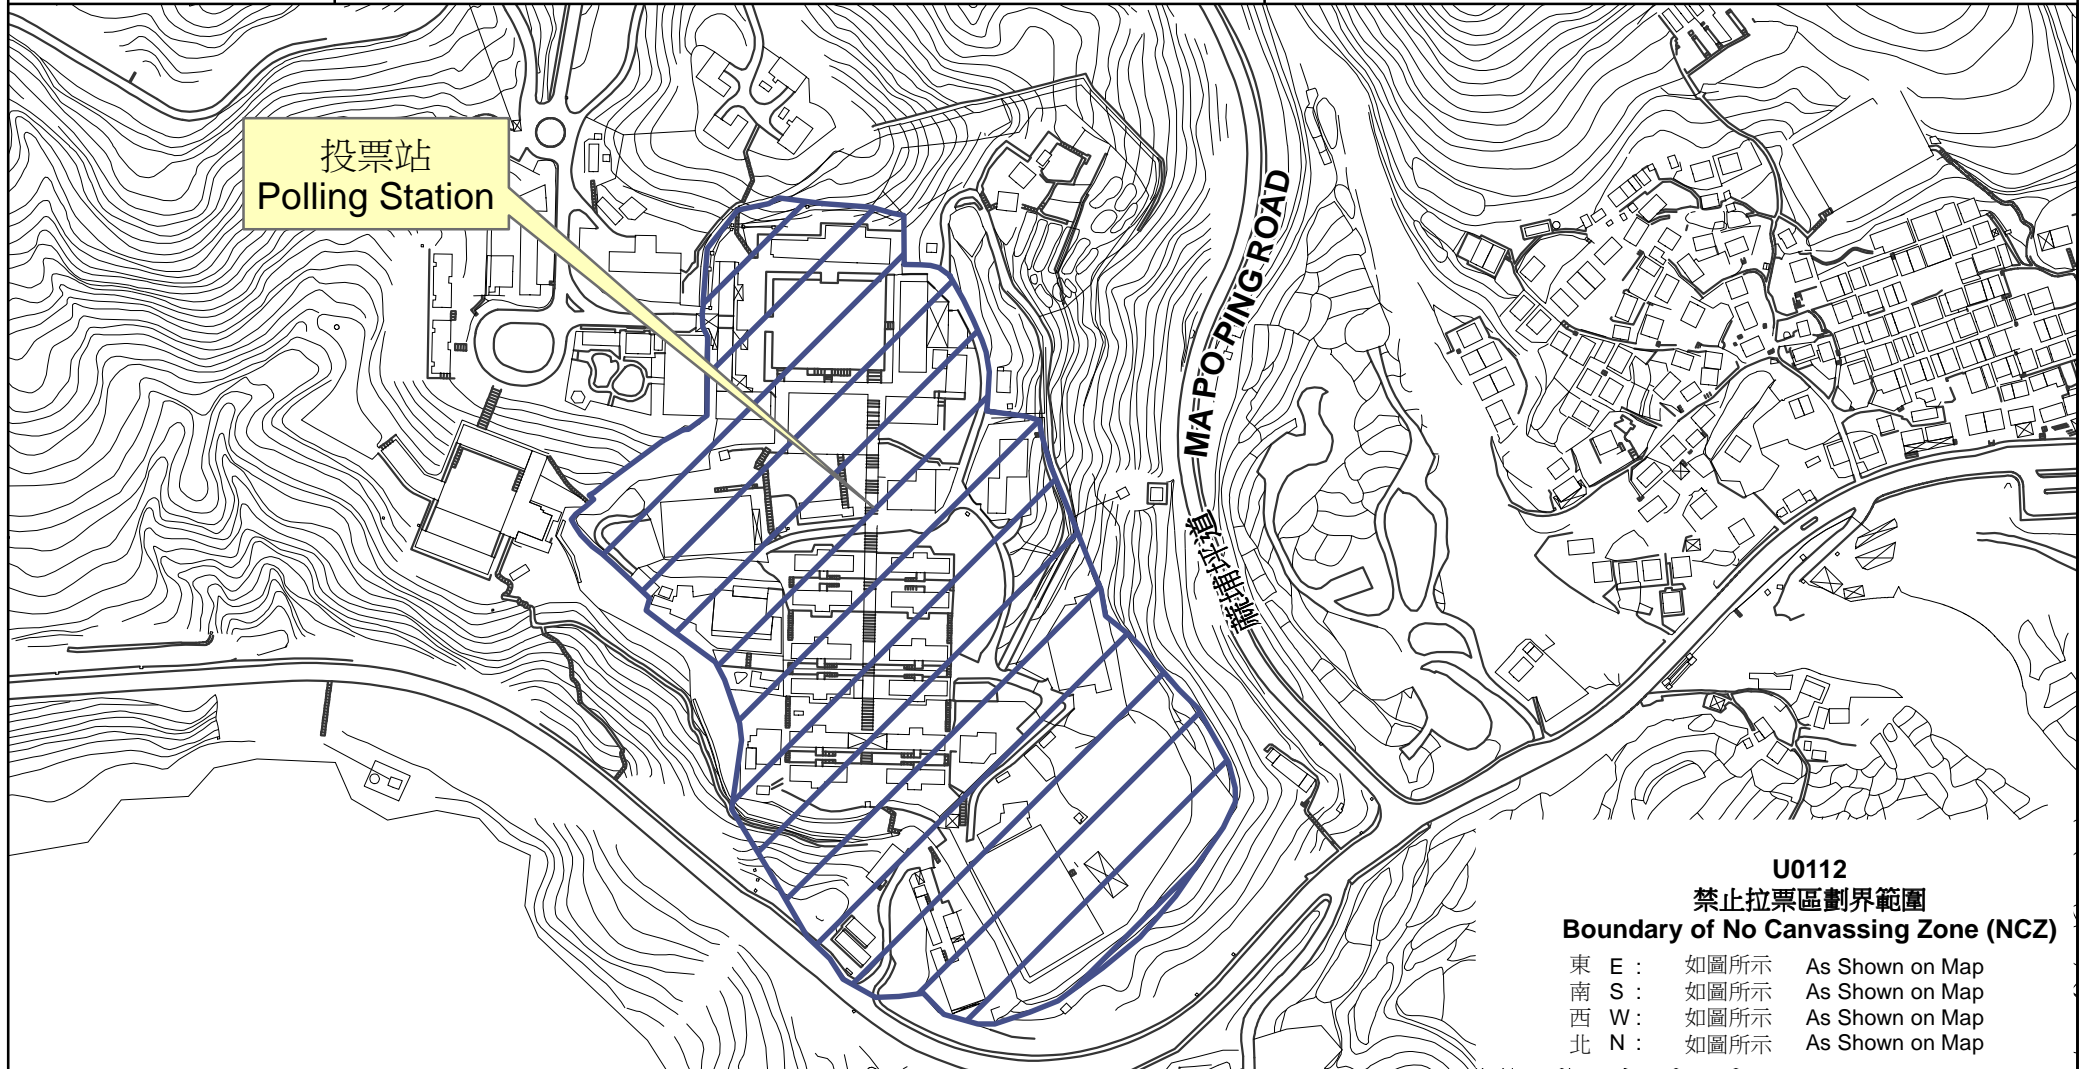

專用投票站位置圖和禁止拉票區

Dedicated Polling Station - Location Map & No Canvassing Zone

<u>專用投票站編號</u> <u>Dedicated Polling Station Code</u>	<u>選舉名稱</u> Name of Election	<u>名稱及地址</u> Name & Address
U0112	2016年立法會新界東地方選區補選 2016 Legislative Council New Territories East Geographical Constituency By-Election	塘福懲教所 大嶼山蘇埔坪道31號 Tong Fuk Correctional Institution 31 Ma Po Ping Road, Lantau Island

U0112
禁止拉票區劃界範圍
Boundary of No Canvassing Zone (NCZ)

東 E :	如圖所示	As Shown on Map
南 S :	如圖所示	As Shown on Map
西 W :	如圖所示	As Shown on Map
北 N :	如圖所示	As Shown on Map

禁止拉票區
 No Canvassing Zone