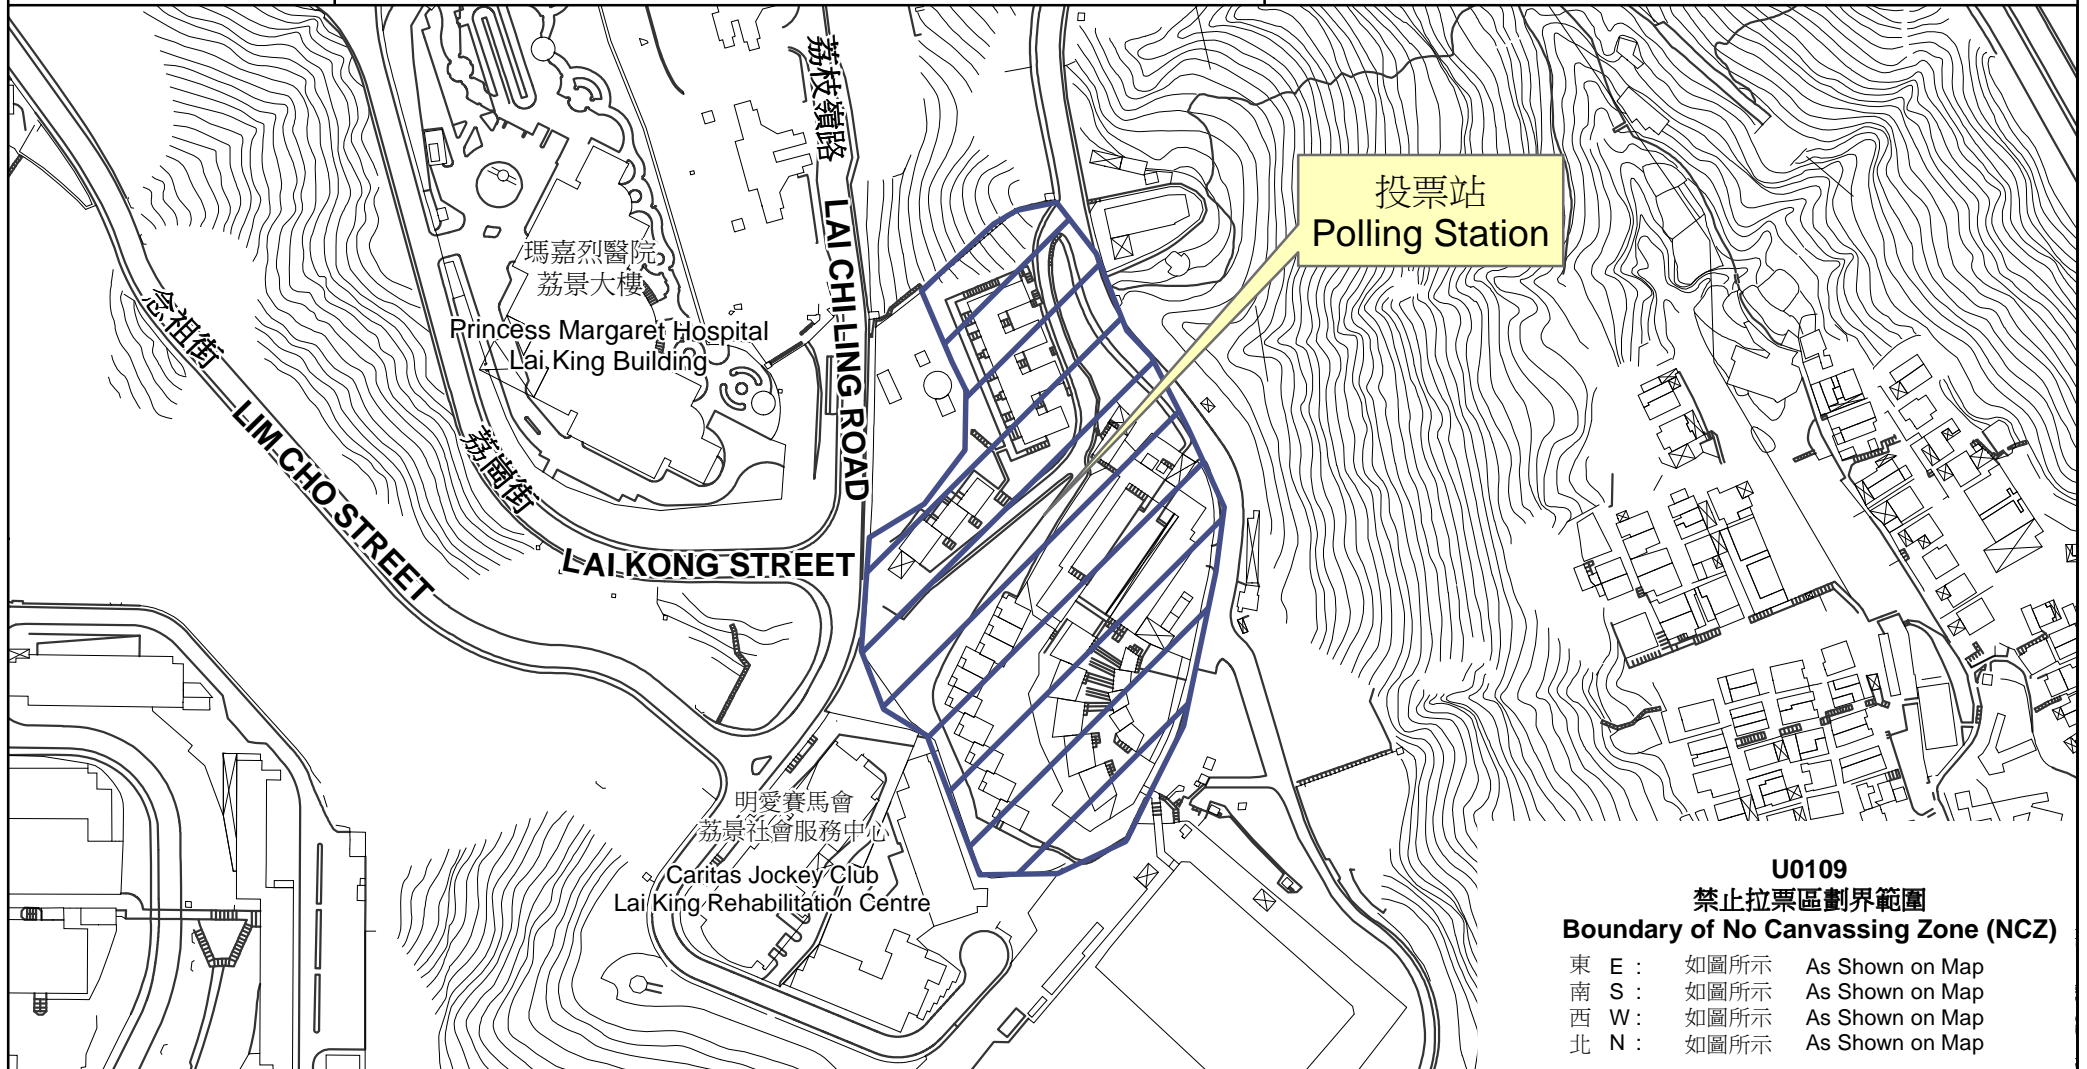

專用投票站位置圖和禁止拉票區

Dedicated Polling Station - Location Map & No Canvassing Zone

專用投票站編號  
Dedicated Polling  
Station Code

**U0109**

選舉名稱 Name of Election

2016年立法會新界東地方選區補選  
2016 Legislative Council New Territories East  
Geographical Constituency By-Election

名稱及地址 Name & Address

勵敬懲教所  
新界葵涌華泰路16號  
Lai King Correctional Institution  
16 Wa Tai Road, Kwai Chung, New Territories

**U0109**  
禁止拉票區劃界範圍  
Boundary of No Canvassing Zone (NCZ)

- 東 E : 如圖所示 As Shown on Map
- 南 S : 如圖所示 As Shown on Map
- 西 W : 如圖所示 As Shown on Map
- 北 N : 如圖所示 As Shown on Map

禁止拉票區  
No Canvassing Zone