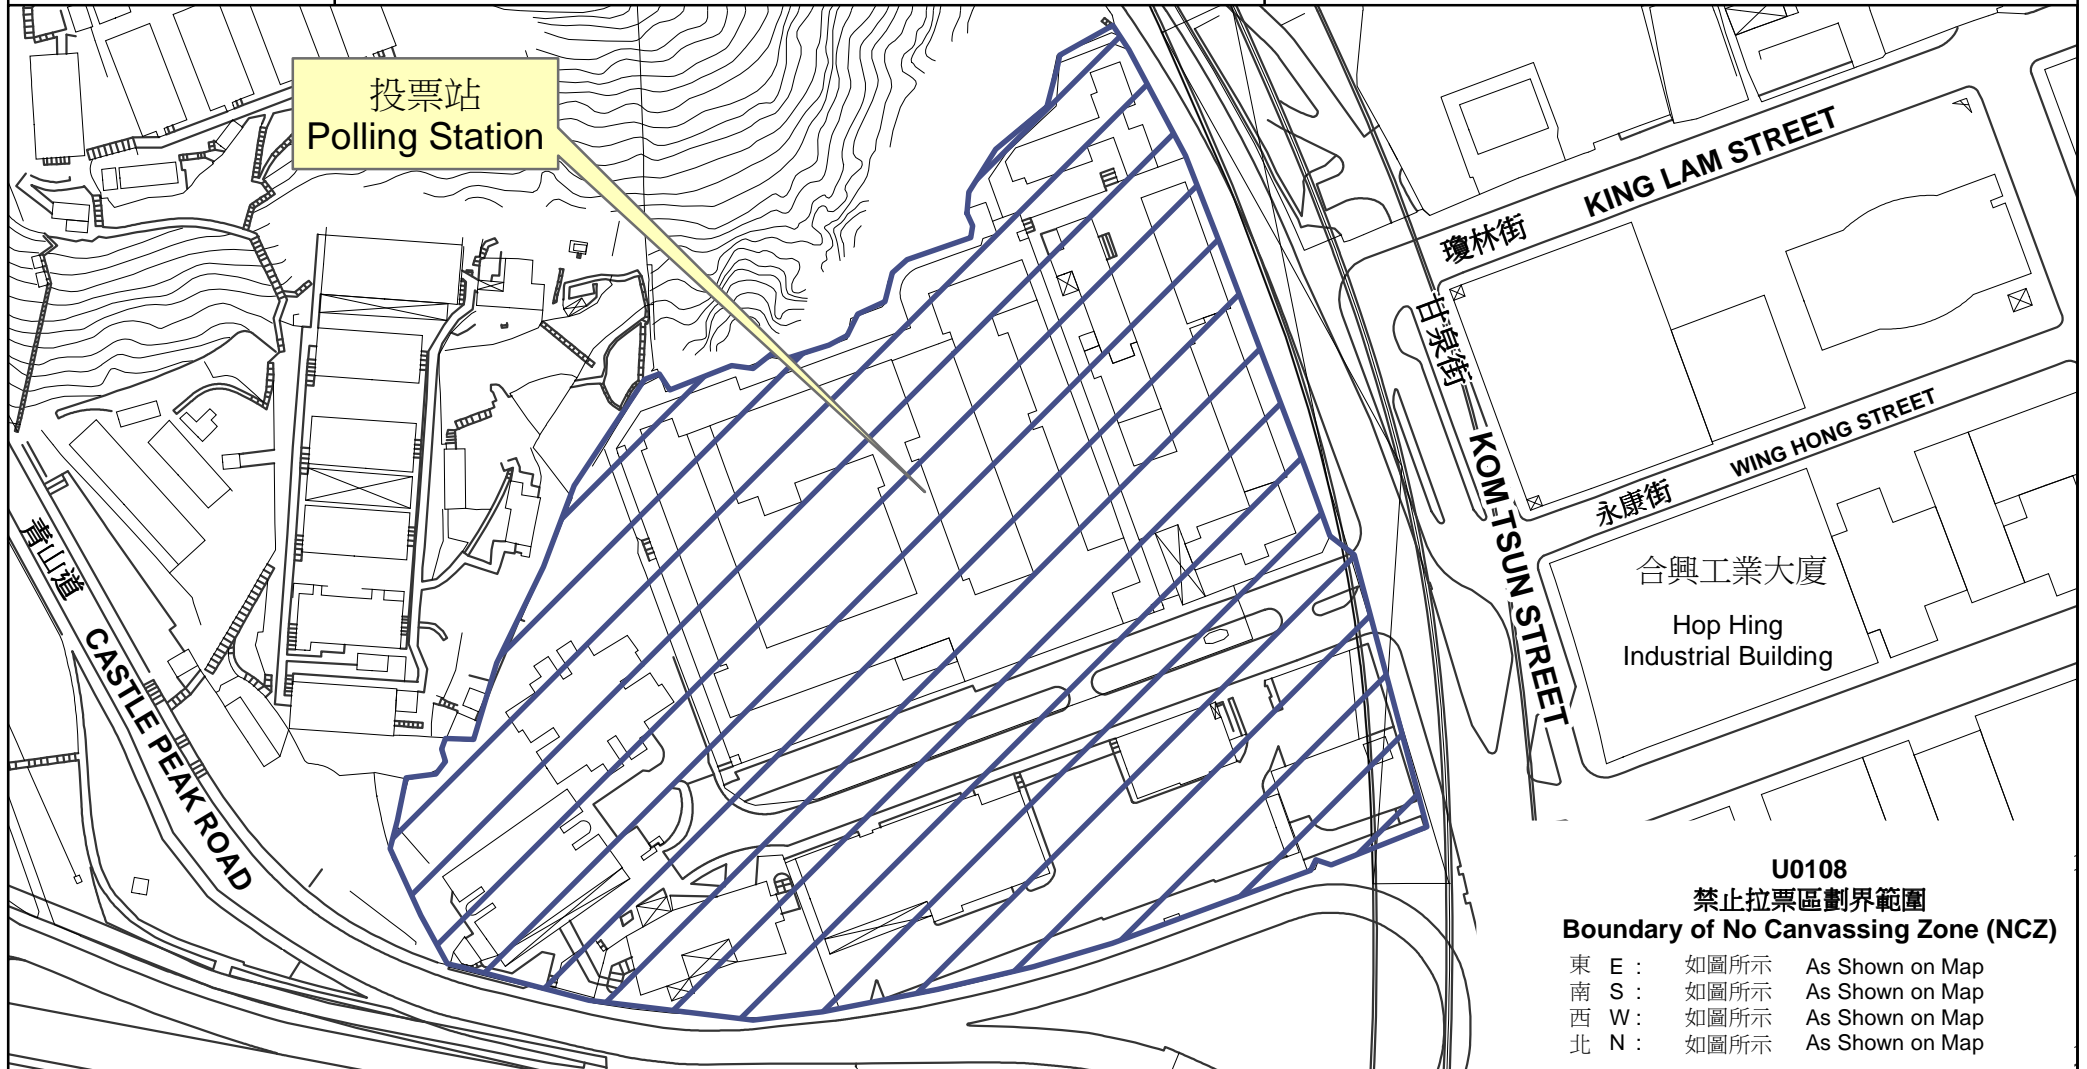

專用投票站位置圖和禁止拉票區

Dedicated Polling Station - Location Map & No Canvassing Zone

專用投票站編號
Dedicated Polling
Station Code

U0108

選舉名稱 Name of Election

2016年立法會新界東地方選區補選
2016 Legislative Council New Territories East
Geographical Constituency By-Election

名稱及地址 Name & Address

荔枝角收押所
九龍蝴蝶谷道5號
Lai Chi Kok Reception Centre
5 Butterfly Valley Road, Kowloon

禁止拉票區

No Canvassing Zone