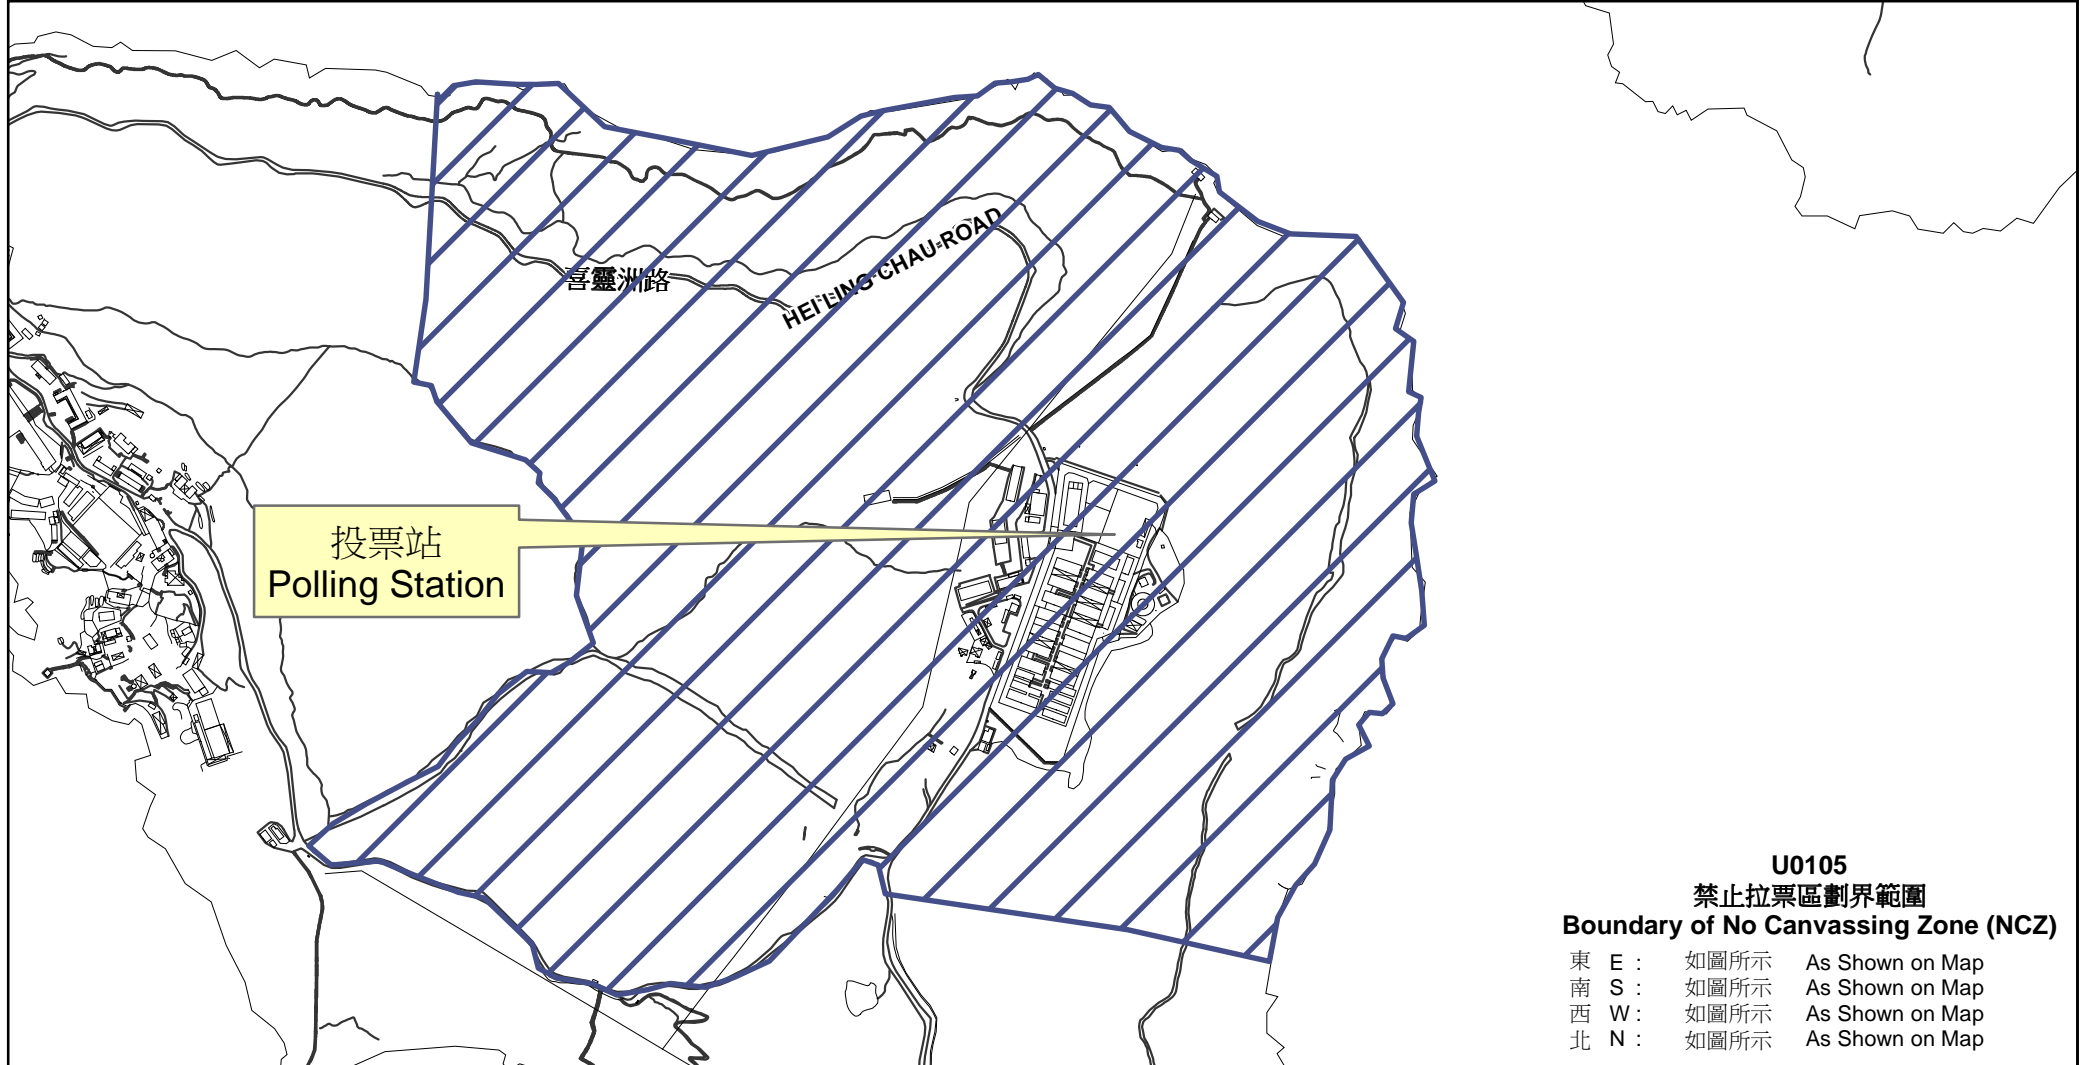

專用投票站位置圖和禁止拉票區

Dedicated Polling Station - Location Map & No Canvassing Zone

<u>專用投票站編號</u> <u>Dedicated Polling Station Code</u>	<u>選舉名稱</u> Name of Election	<u>名稱及地址</u> Name & Address
<b>U0105</b>	<b>2016年立法會新界東地方選區補選</b> <b>2016 Legislative Council New Territories East Geographical Constituency By-Election</b>	喜靈洲懲教所 喜靈洲 Hei Ling Chau Correctional Institution Hei Ling Chau Island

**U0105**  
**禁止拉票區劃界範圍**  
**Boundary of No Canvassing Zone (NCZ)**

- 東 E : 如圖所示 As Shown on Map
- 南 S : 如圖所示 As Shown on Map
- 西 W : 如圖所示 As Shown on Map
- 北 N : 如圖所示 As Shown on Map

禁止拉票區  
 No Canvassing Zone