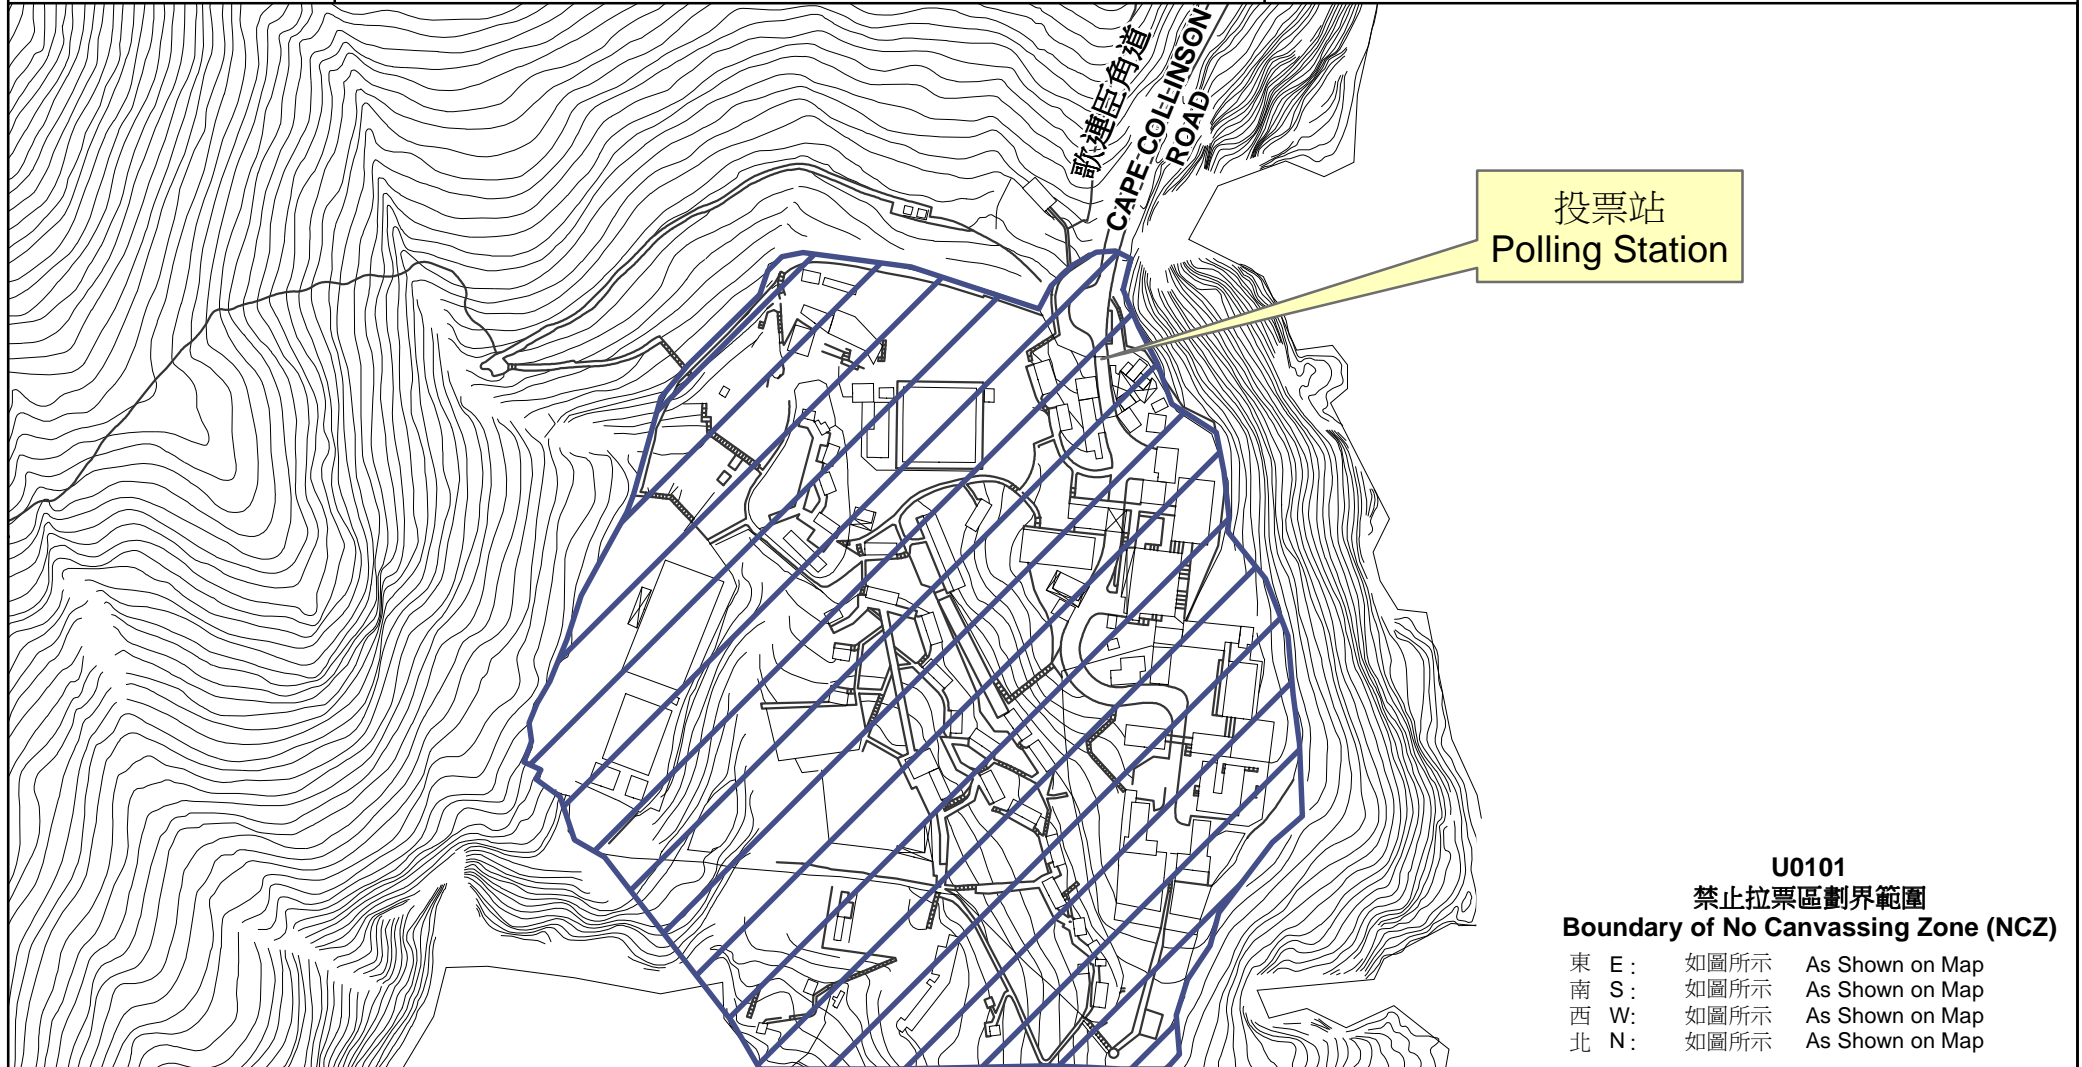

<u>專用投票站編號</u> <u>Dedicated Polling Station Code</u>	<u>選舉名稱</u> Name of Election	<u>名稱及地址</u> Name & Address
<p>U0101</p>	<p>2016年立法會新界東地方選區補選 2016 Legislative Council New Territories East Geographical Constituency By-Election</p>	<p>歌連臣角懲教所 香港柴灣歌連臣角道123號 Cape Collinson Correctional Institution 123 Cape Collinson Road, Chai Wan, Hong Kong</p>

投票站
Polling Station

U0101
禁止拉票區劃界範圍
Boundary of No Canvassing Zone (NCZ)

- 東 E : 如圖所示 As Shown on Map
- 南 S : 如圖所示 As Shown on Map
- 西 W : 如圖所示 As Shown on Map
- 北 N : 如圖所示 As Shown on Map

禁止拉票區
No Canvassing Zone