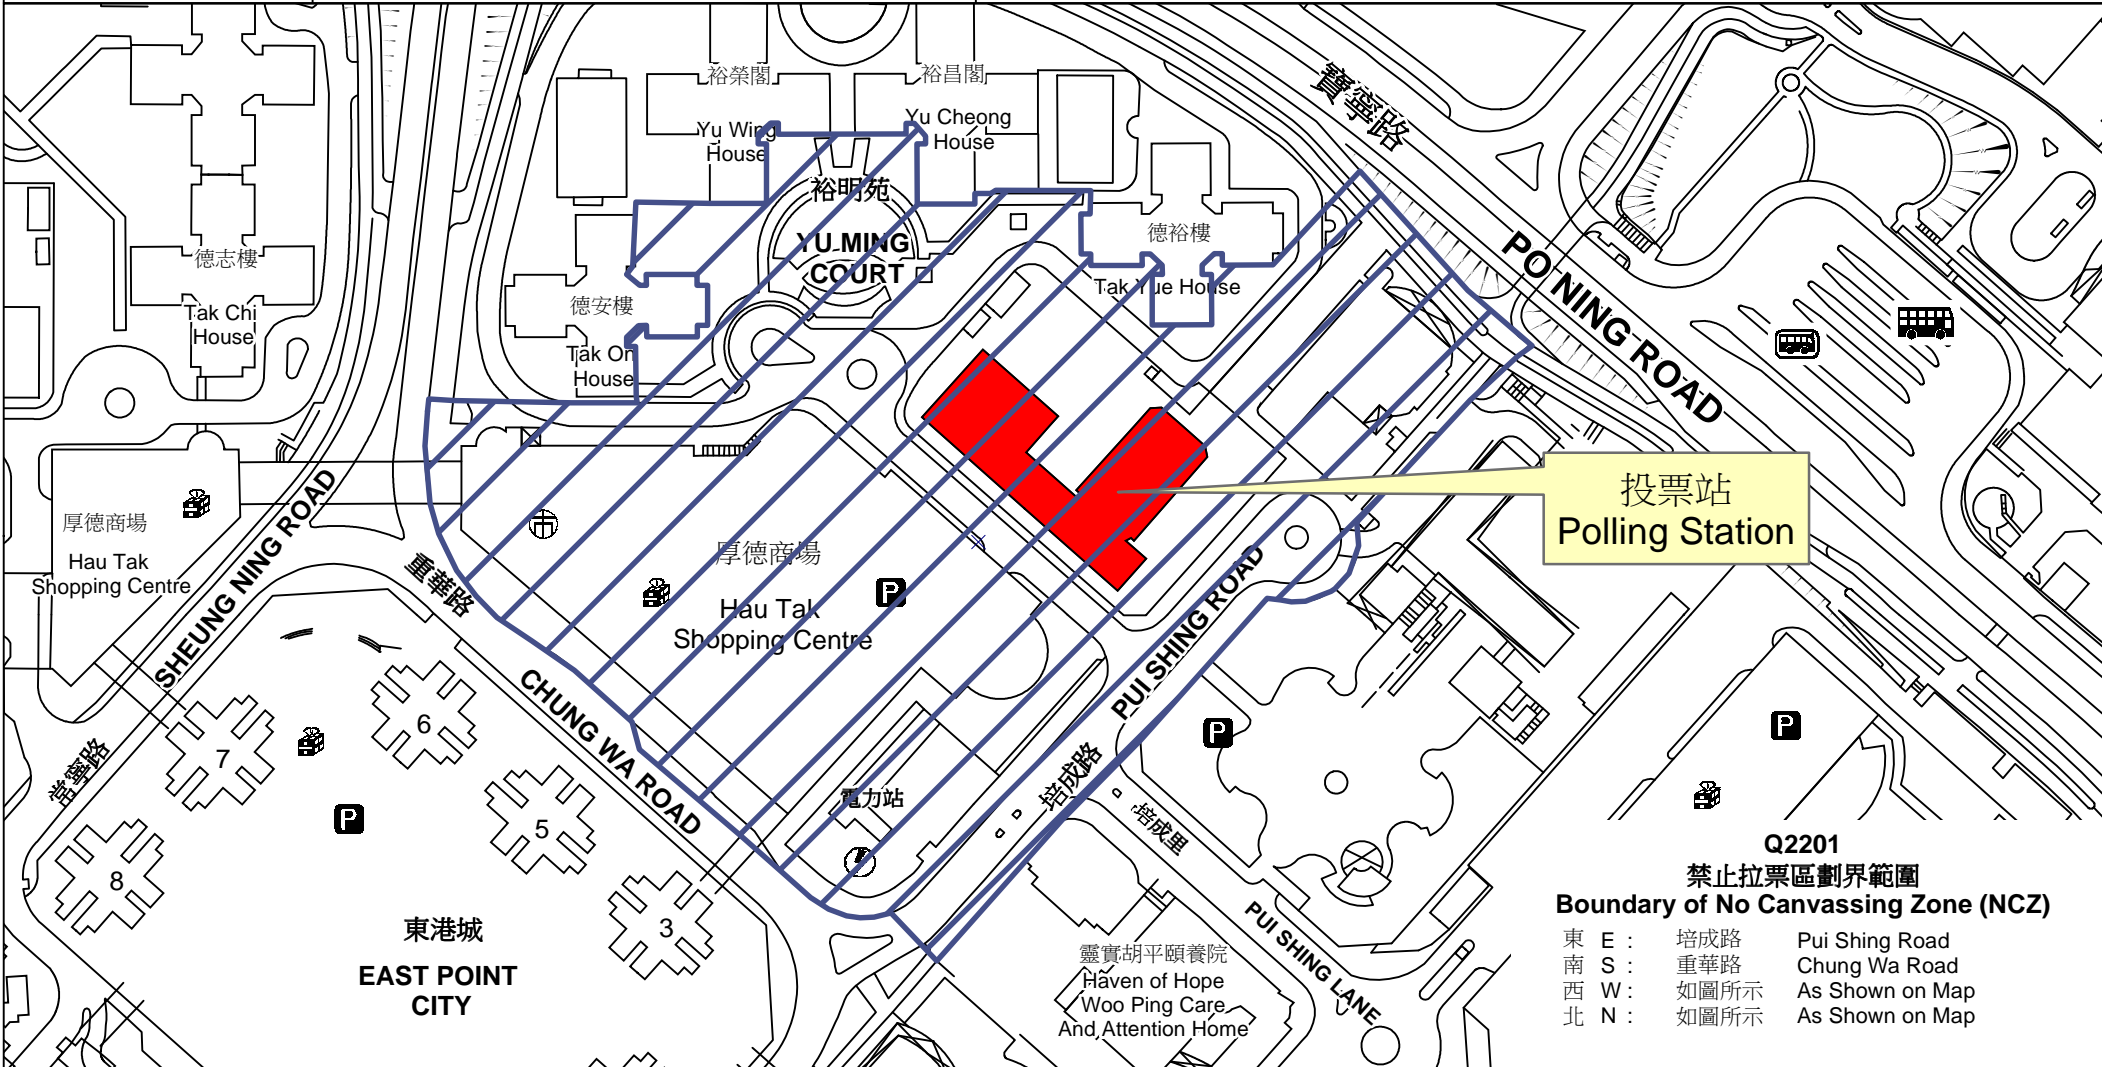

投票站位置圖和禁止拉票區

Polling Station - Location Plan & No Canvassing Zone

<p>投票站編號 Polling Station Code</p> <p><b>Q2201</b></p>	<p>選舉名稱 Name of Election</p> <p>2016年立法會新界東地方選區補選 2016 Legislative Council New Territories East Geographical Constituency By-election</p>	<p>名稱及地址 Name &amp; Address</p> <p>港澳信義會慕德中學 新界將軍澳厚德邨第3期 Hong Kong and Macau Lutheran Church Queen Maud Secondary School Phase 3, Hau Tak Estate, Tseung Kwan O, New Territories</p>
---	---	--

 禁止拉票區  
No Canvassing Zone