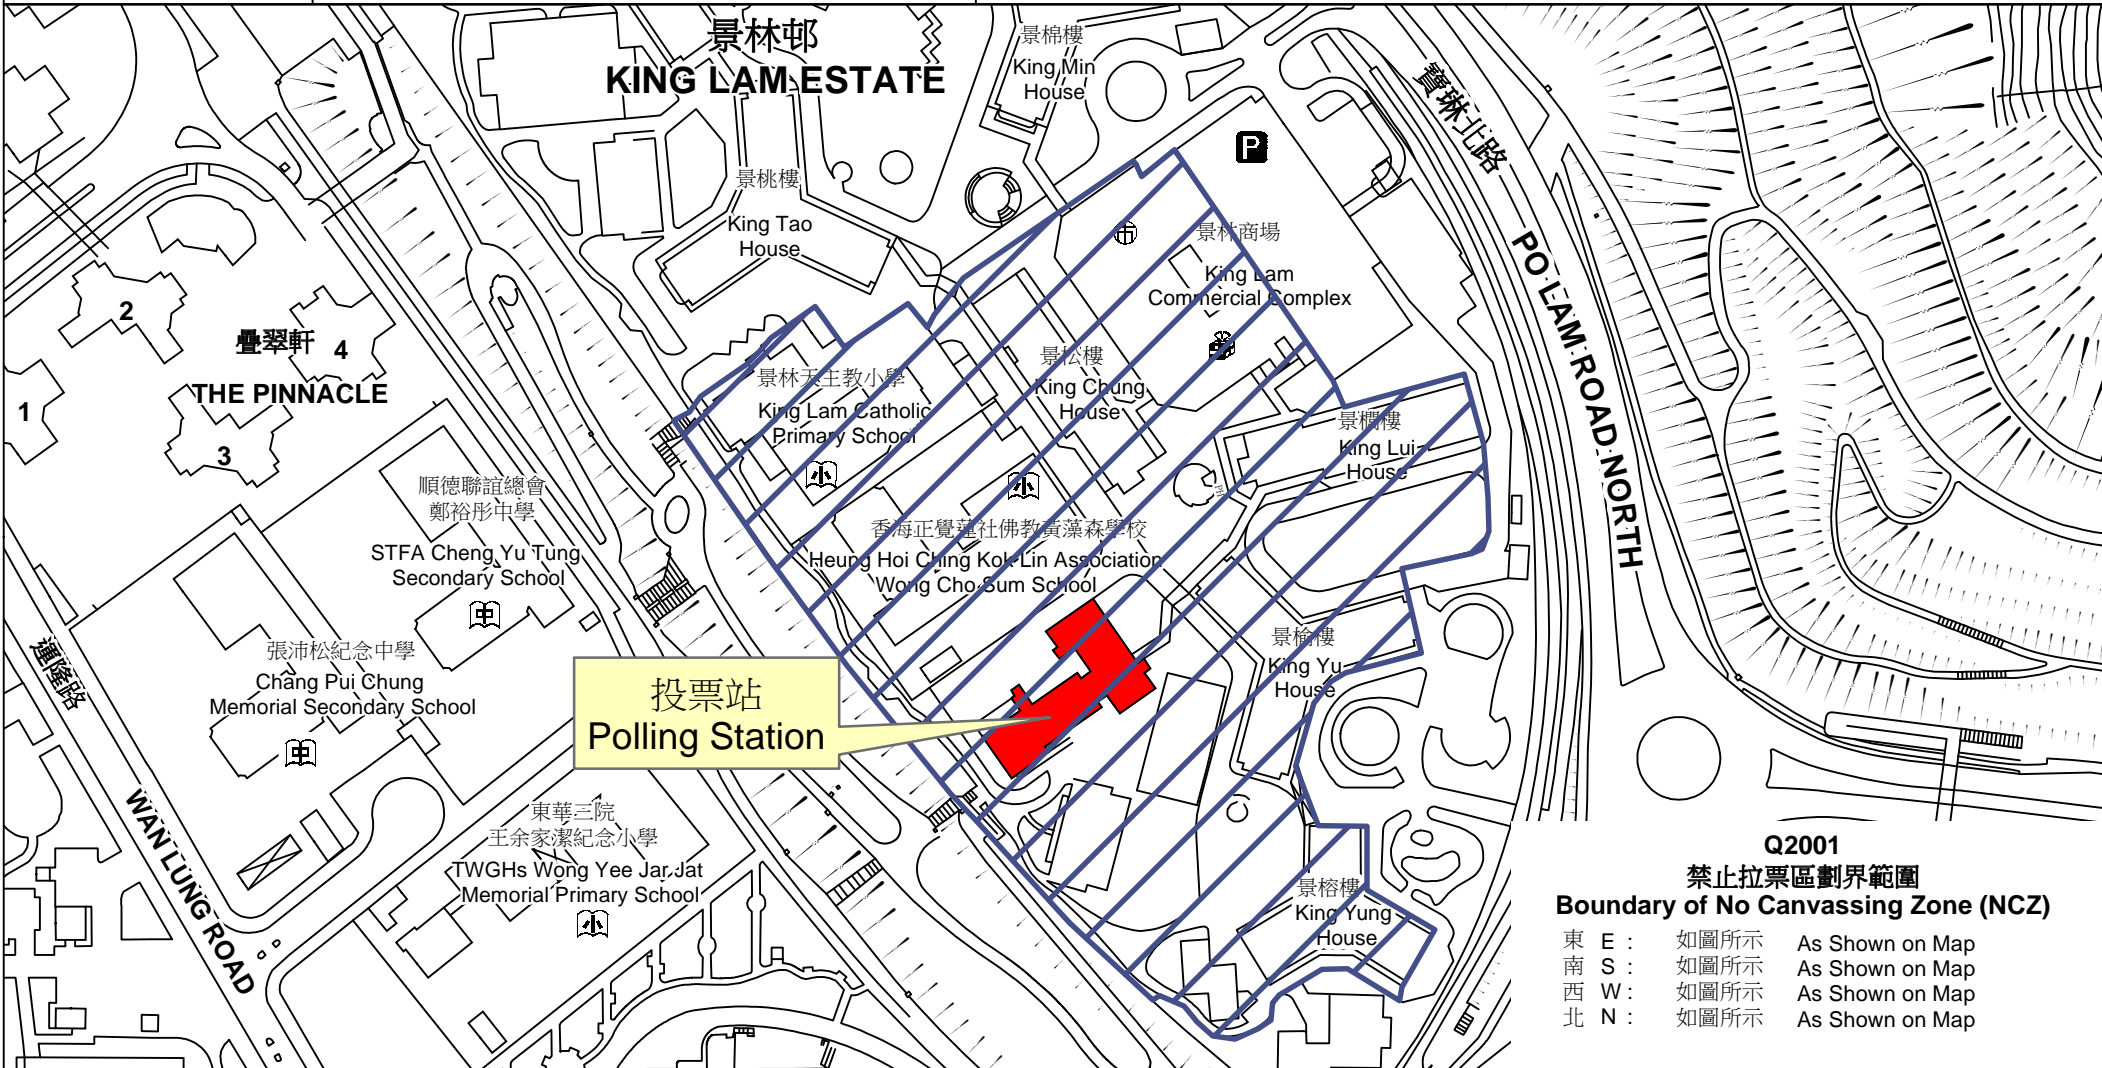

投票站位置圖和禁止拉票區 Polling Station - Location Plan & No Canvassing Zone

投票站編號 Polling Station Code	選舉名稱 Name of Election	名稱及地址 Name & Address
Q2001	2016年立法會新界東地方選區補選 2016 Legislative Council New Territories East Geographical Constituency By-election	景林鄰里社區中心 新界將軍澳景林邨 King Lam Neighbourhood Community Centre King Lam Estate, Tseung Kwan O, New Territories

 禁止拉票區
No Canvassing Zone