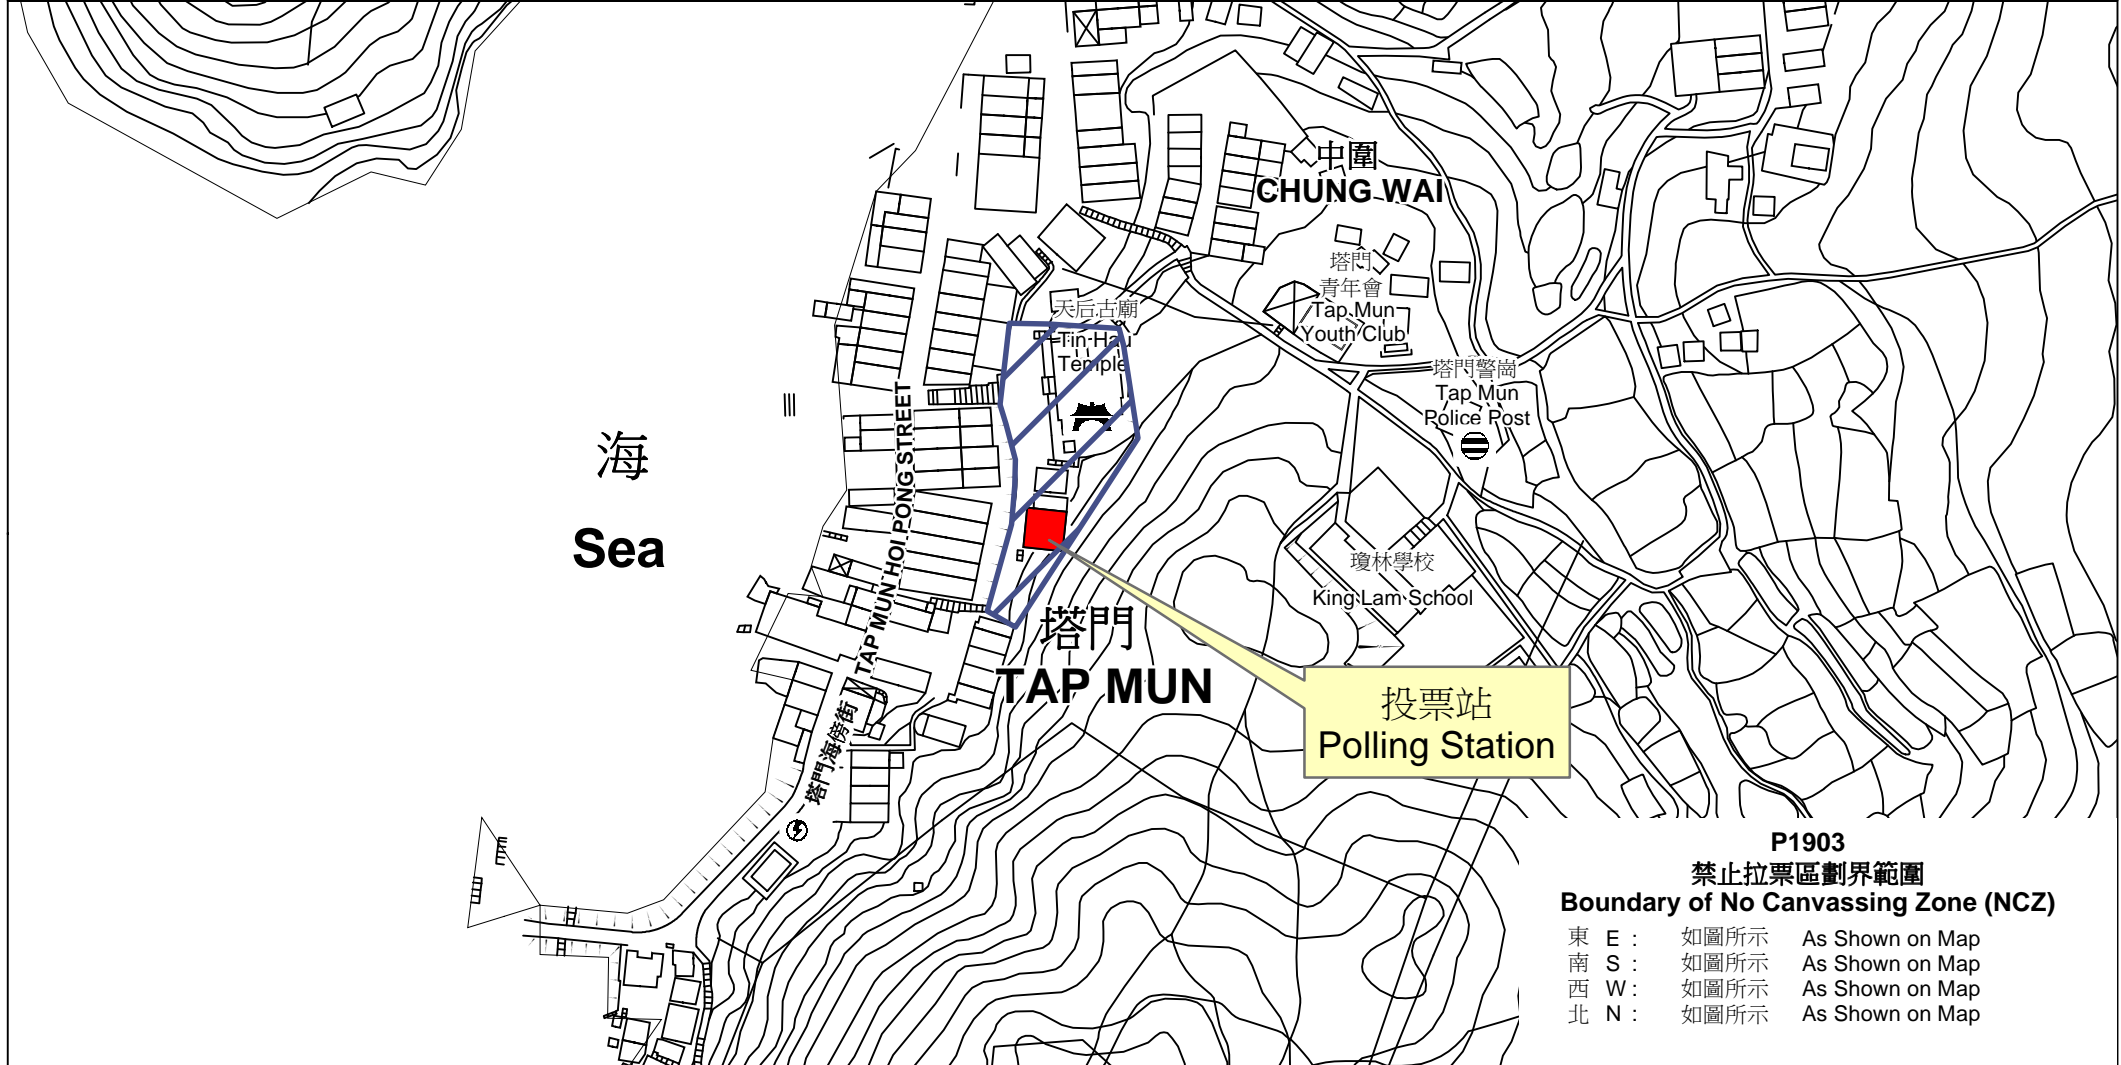

投票站位置圖和禁止拉票區

Polling Station - Location Plan & No Canvassing Zone

<p>投票站編號 Polling Station Code</p>	<p>選舉名稱 Name of Election</p>	<p>名稱及地址 Name & Address</p>
<p>P1903</p>	<p>2016年立法會新界東地方選區補選 2016 Legislative Council New Territories East Geographical Constituency By-election</p>	<p>塔門鄉公所 新界大埔塔門 Tap Mun Village Office Tap Mun, Tai Po, New Territories</p>

P1903
禁止拉票區劃界範圍
Boundary of No Canvassing Zone (NCZ)

- | | | |
|-------|------|-----------------|
| 東 E : | 如圖所示 | As Shown on Map |
| 南 S : | 如圖所示 | As Shown on Map |
| 西 W : | 如圖所示 | As Shown on Map |
| 北 N : | 如圖所示 | As Shown on Map |

禁止拉票區
No Canvassing Zone