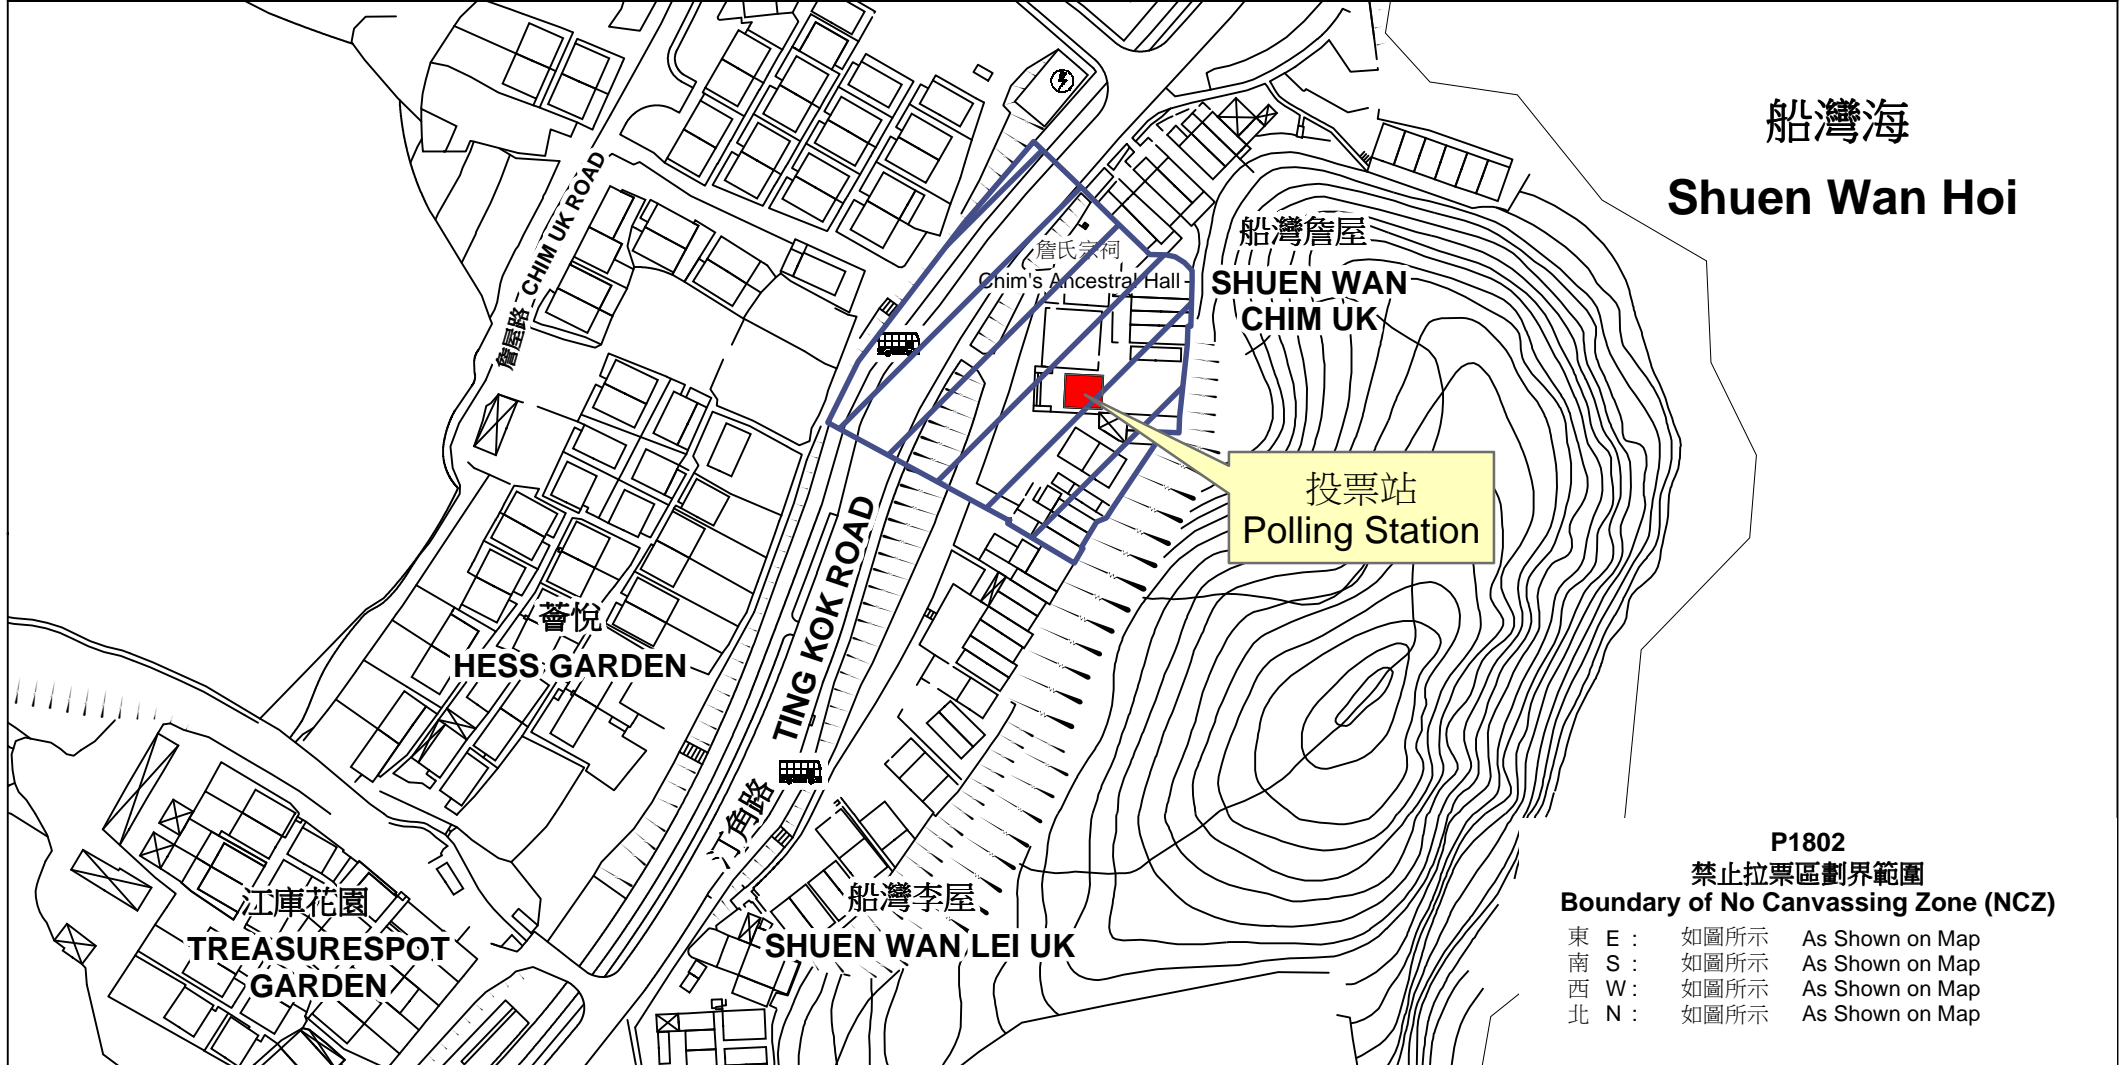

投票站位置圖和禁止拉票區

Polling Station - Location Plan & No Canvassing Zone

<p>投票站編號 Polling Station Code</p>	<p>選舉名稱 Name of Election</p>	<p>名稱及地址 Name &amp; Address</p>
<p><b>P1802</b></p>	<p>2016年立法會新界東地方選區補選 2016 Legislative Council New Territories East Geographical Constituency By-election</p>	<p>船灣詹屋村村公所 新界大埔汀角路船灣詹屋村38號 Shuen Wan Chim Uk Village Office 38 Chim Uk Village, Shuen Wan, Ting Kok Road, Tai Po, New Territories</p>

**P1802**  
**禁止拉票區劃界範圍**  
**Boundary of No Canvassing Zone (NCZ)**

東 E :	如圖所示	As Shown on Map
南 S :	如圖所示	As Shown on Map
西 W :	如圖所示	As Shown on Map
北 N :	如圖所示	As Shown on Map

 禁止拉票區  
No Canvassing Zone