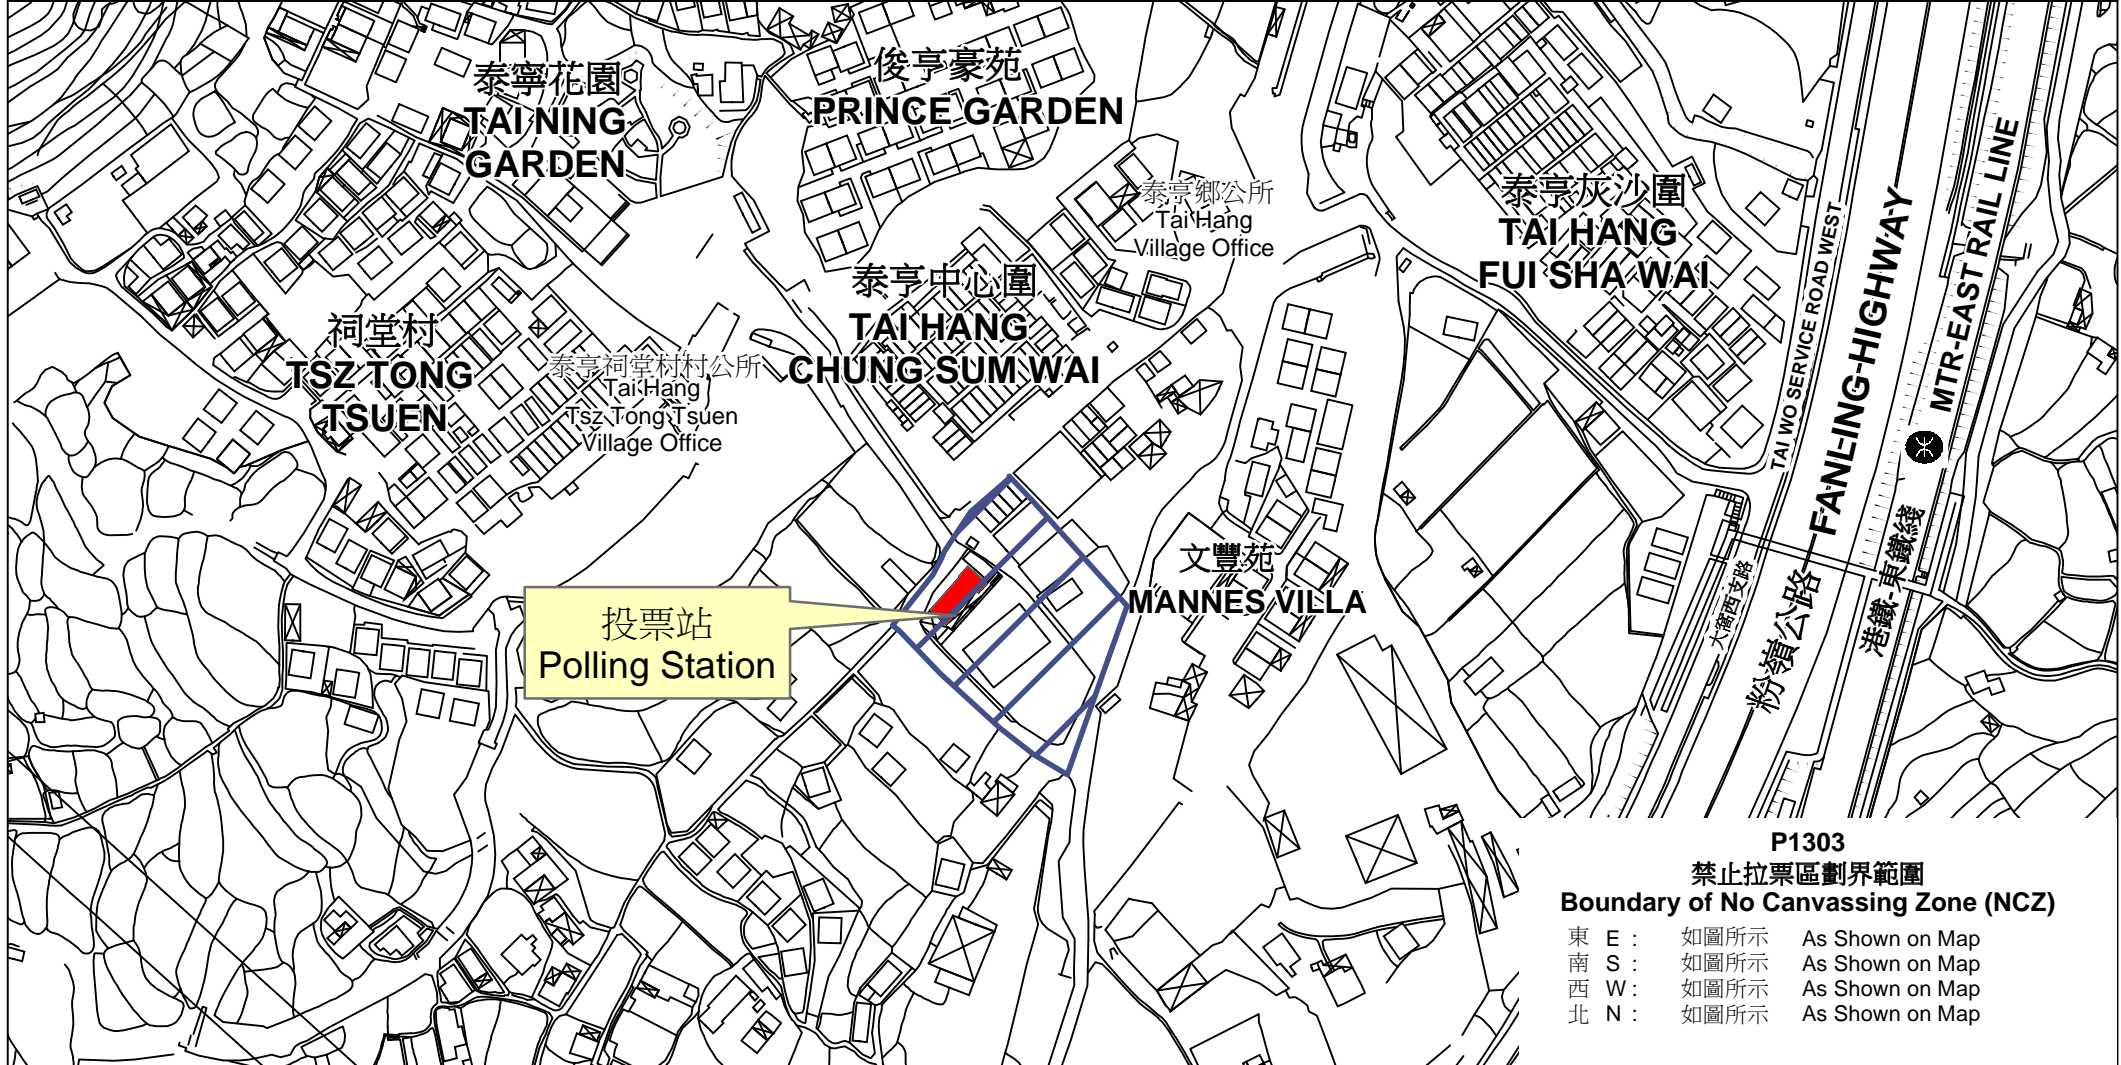

投票站位置圖和禁止拉票區

Polling Station - Location Plan & No Canvassing Zone

<p>投票站編號 Polling Station Code</p> <p>P1303</p>	<p>選舉名稱 Name of Election</p> <p>2016年立法會新界東地方選區補選 2016 Legislative Council New Territories East Geographical Constituency By-election</p>	<p>名稱及地址 Name & Address</p> <p>泰亨公立學校 新界大埔泰亨村中心圍9號 Tai Hang Public School 9 Chung Sum Wai, Tai Hang Village, Tai Po, New Territories</p>
---	---	--

P1303
禁止拉票區劃界範圍
Boundary of No Canvassing Zone (NCZ)

東 E :	如圖所示	As Shown on Map
南 S :	如圖所示	As Shown on Map
西 W :	如圖所示	As Shown on Map
北 N :	如圖所示	As Shown on Map

 禁止拉票區
No Canvassing Zone