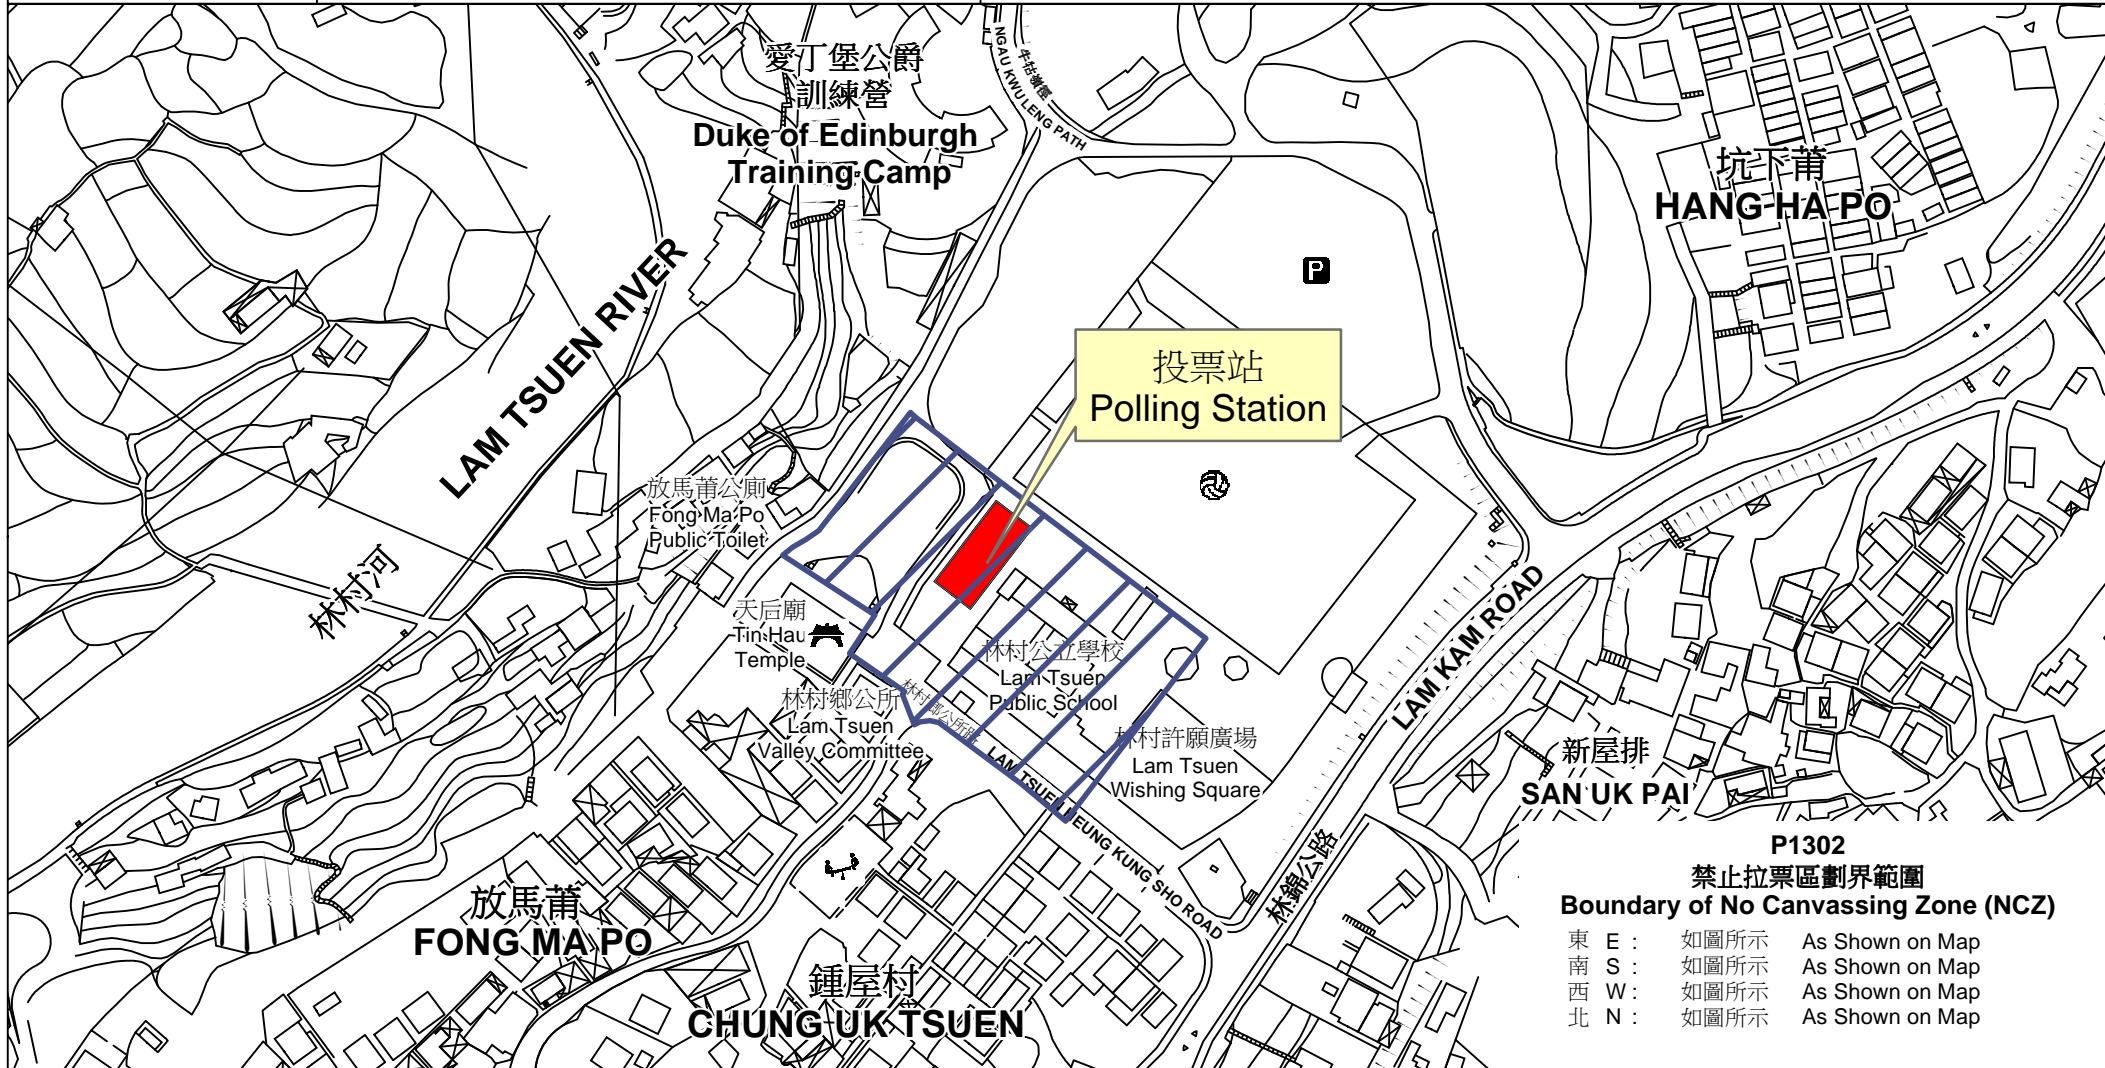

投票站位置圖和禁止拉票區

Polling Station - Location Plan & No Canvassing Zone

投票站編號 Polling Station Code P1302	選舉名稱 Name of Election 2016年立法會新界東地方選區補選 2016 Legislative Council New Territories East Geographical Constituency By-election	名稱及地址 Name & Address 獅子會林村青年中心 新界大埔林村放馬莆 Lions Club Lam Tsuen Youth Centre Fong Ma Po, Lam Tsuen, Tai Po, New Territories
---------------------------------------------------	------------------------------------------------------------------------------------------------------------------------------------------------	----------------------------------------------------------------------------------------------------------------------------------------------

P1302
禁止拉票區劃界範圍
Boundary of No Canvassing Zone (NCZ)
 東 E : 如圖所示 As Shown on Map
 南 S : 如圖所示 As Shown on Map
 西 W : 如圖所示 As Shown on Map
 北 N : 如圖所示 As Shown on Map

 禁止拉票區
 No Canvassing Zone