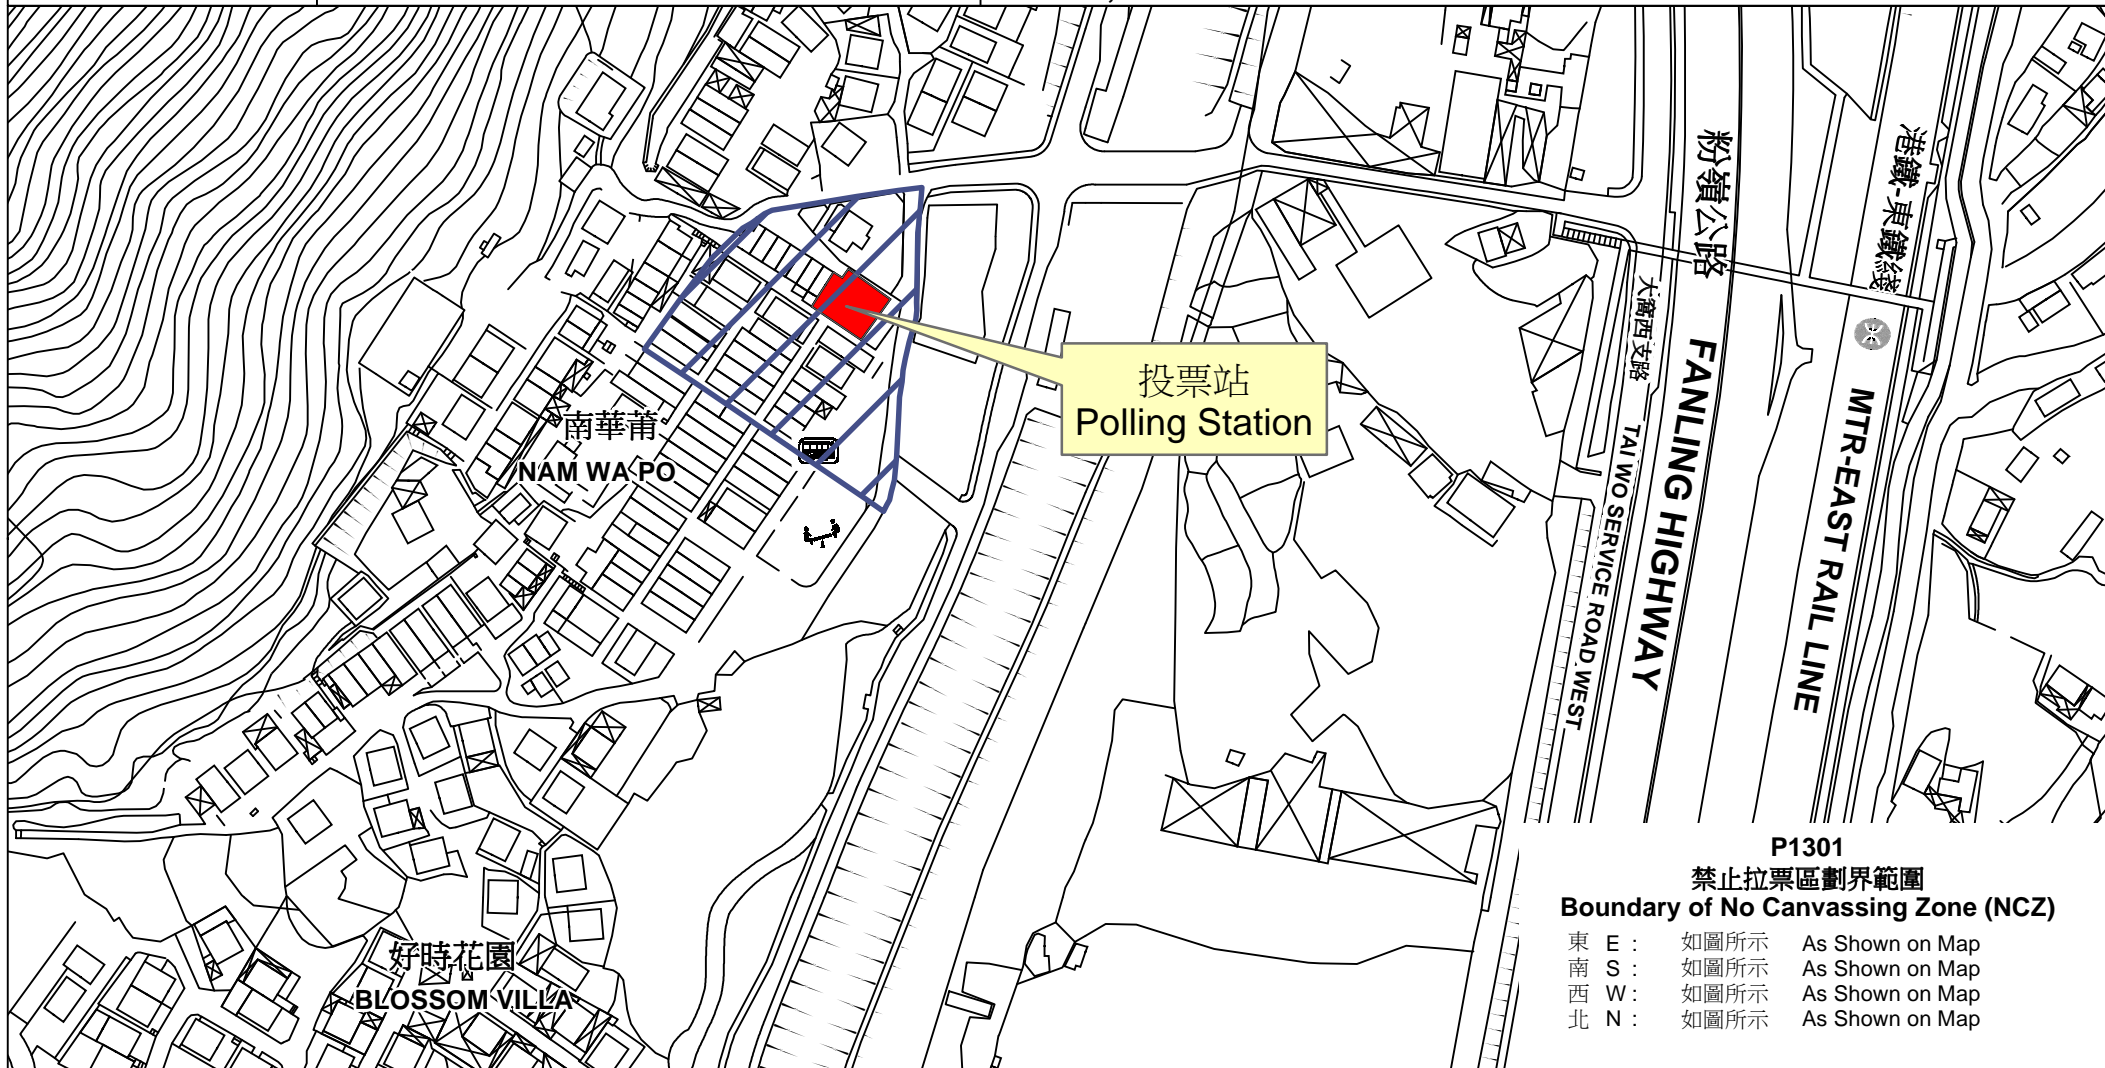

投票站位置圖和禁止拉票區

Polling Station - Location Plan & No Canvassing Zone

<p>投票站編號 Polling Station Code</p>	<p>選舉名稱 Name of Election</p>	<p>名稱及地址 Name &amp; Address</p>
<p><b>P1301</b></p>	<p>2016年立法會新界東地方選區補選 2016 Legislative Council New Territories East Geographical Constituency By-election</p>	<p>南華莆村崇真堂 新界大埔林村谷大窩西支路南華莆村2號 Nam Wah Po Village Tsung Tsin Church No. 2, Nam Wah Po Village, Tai Wo Service Road West, Lam Tsuen Valley, Tai Po, New Territories</p>

 禁止拉票區  
No Canvassing Zone