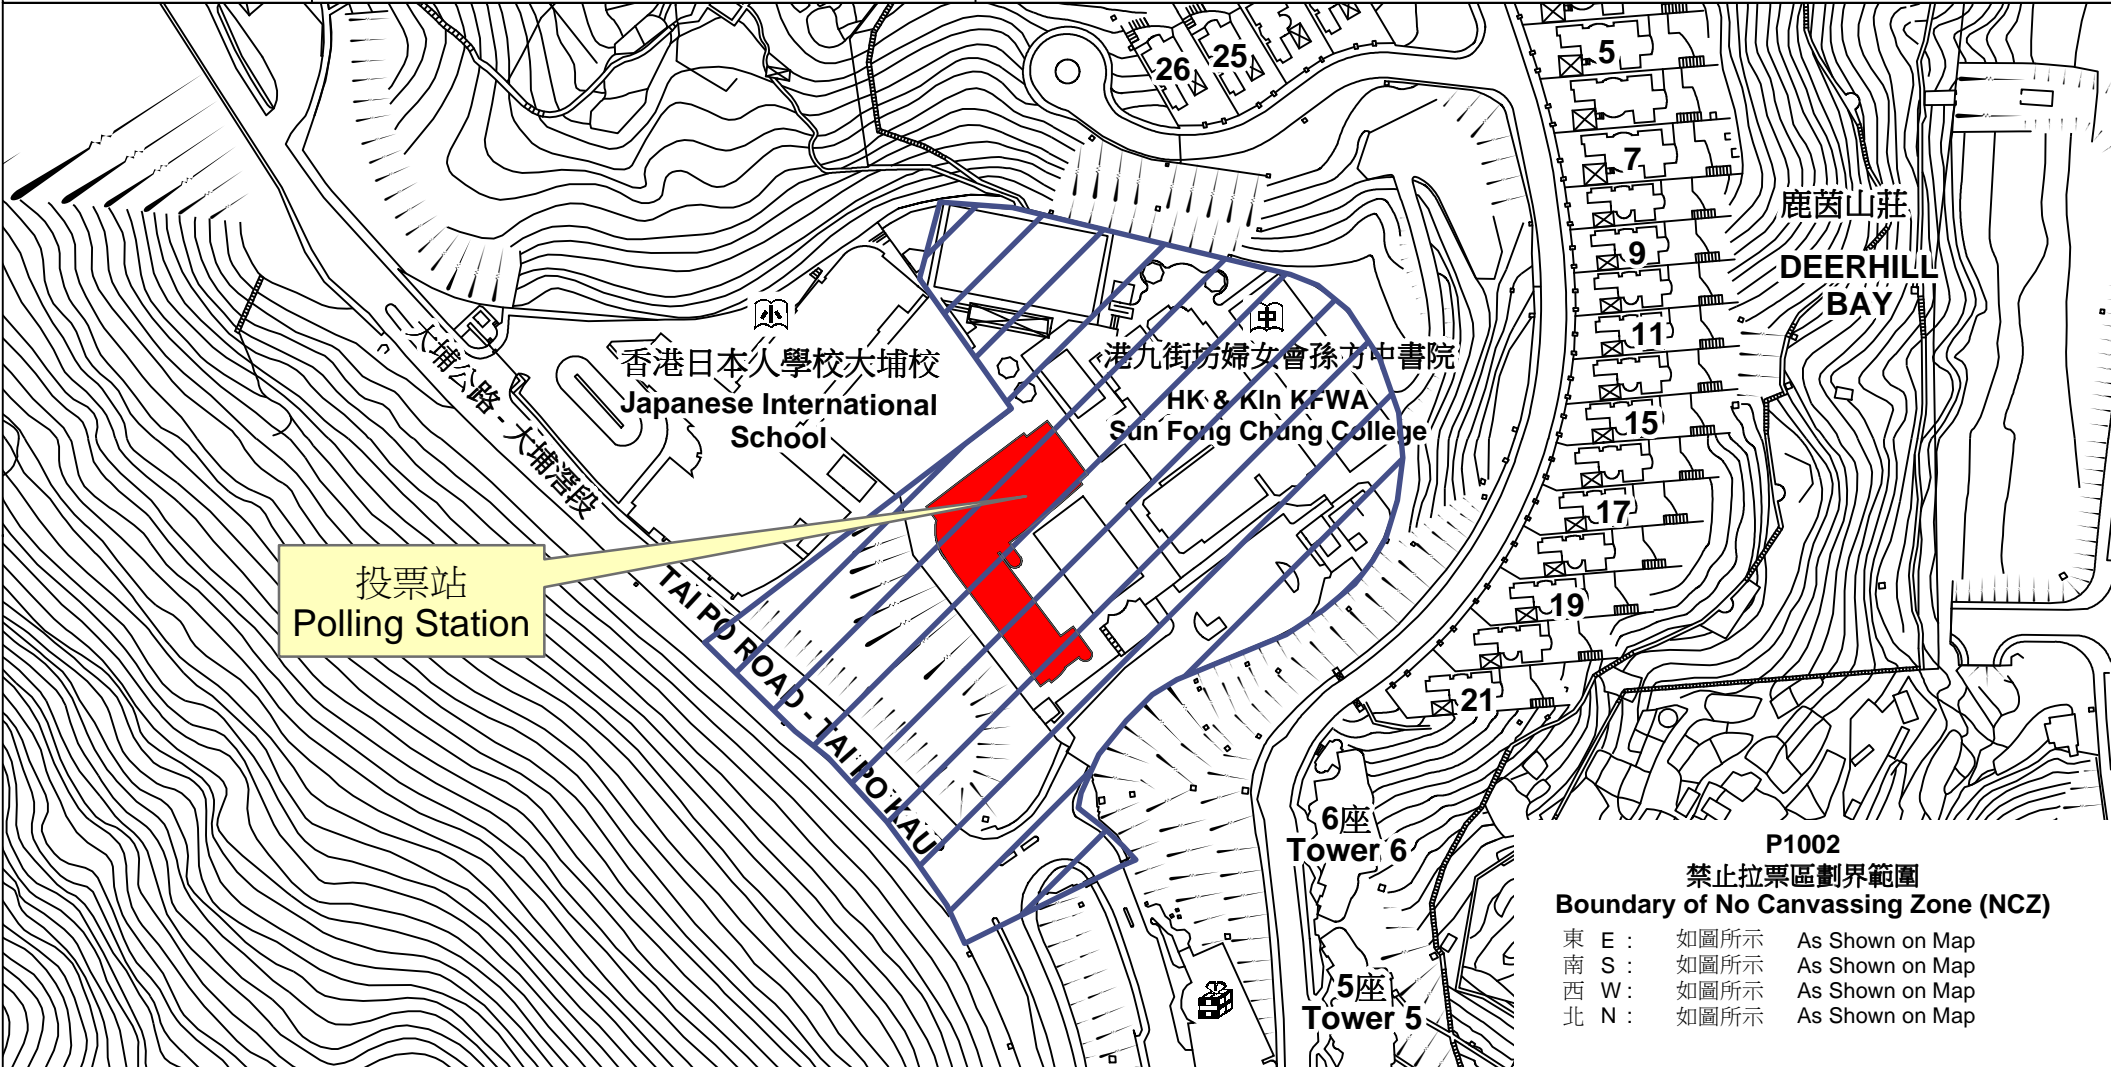

投票站位置圖和禁止拉票區

Polling Station - Location Plan & No Canvassing Zone

<p>投票站編號 Polling Station Code</p>	<p>選舉名稱 Name of Election</p>	<p>名稱及地址 Name &amp; Address</p>
<p><b>P1002</b></p>	<p>2016年立法會新界東地方選區補選 2016 Legislative Council New Territories East Geographical Constituency By-election</p>	<p>保良局田家炳千禧小學 新界大埔大埔公路大埔滘段4641號 PLK Tin Ka Ping Millennium Primary School 4641 Tai Po Road, Tai Po Kau, Tai Po, New Territories</p>

**P1002**  
**禁止拉票區劃界範圍**  
**Boundary of No Canvassing Zone (NCZ)**

東 E :	如圖所示	As Shown on Map
南 S :	如圖所示	As Shown on Map
西 W :	如圖所示	As Shown on Map
北 N :	如圖所示	As Shown on Map

 禁止拉票區  
No Canvassing Zone