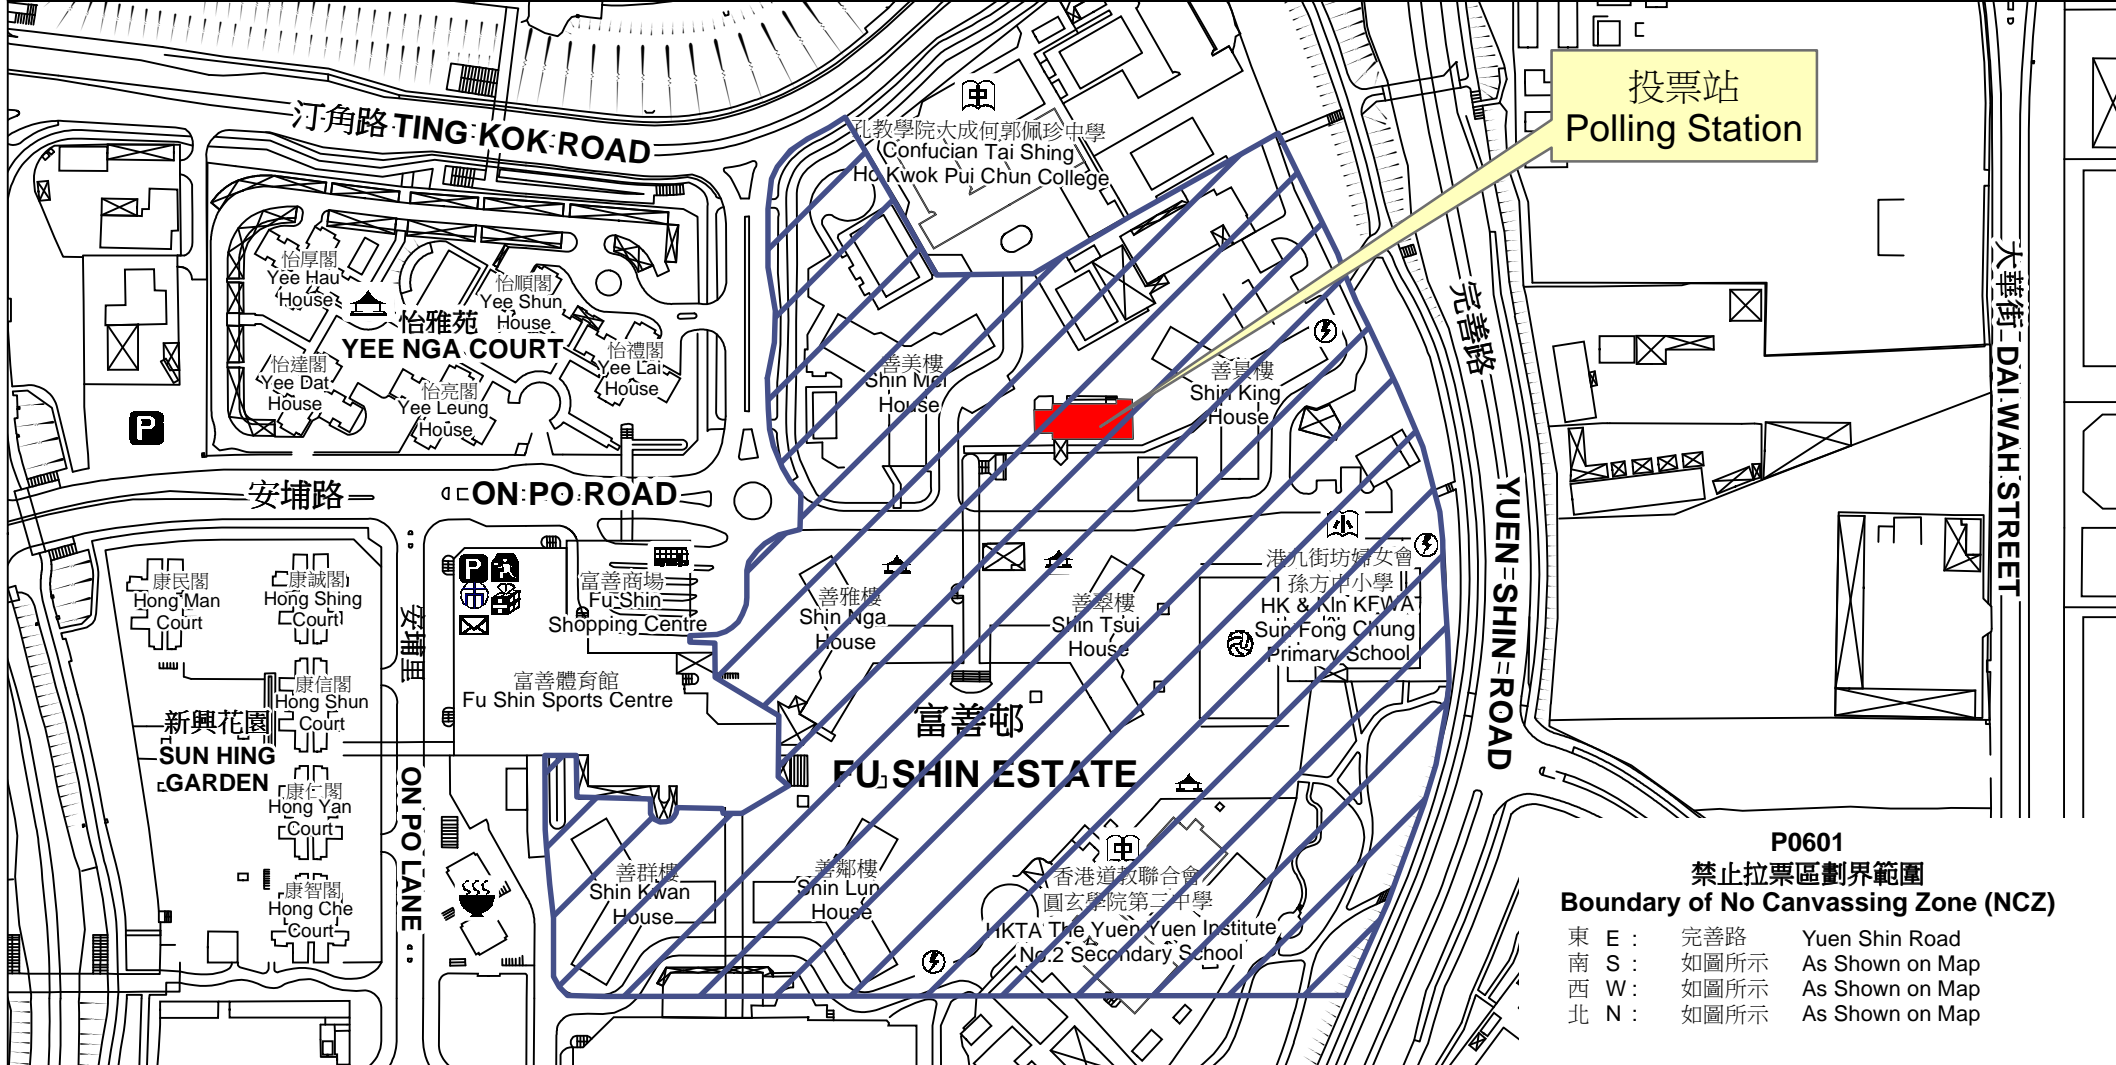

投票站位置圖和禁止拉票區

Polling Station - Location Plan & No Canvassing Zone

投票站編號 Polling Station Code	選舉名稱 Name of Election	名稱及地址 Name & Address
P0601	2016年立法會新界東地方選區補選 2016 Legislative Council New Territories East Geographical Constituency By-election	富善社區會堂 新界大埔富善邨 Fu Shin Community Hall Fu Shin Estate, Tai Po, New Territories

P0601
禁止拉票區劃界範圍
Boundary of No Canvassing Zone (NCZ)

東 E :	完善路	Yuen Shin Road
南 S :	如圖所示	As Shown on Map
西 W :	如圖所示	As Shown on Map
北 N :	如圖所示	As Shown on Map

 禁止拉票區
No Canvassing Zone