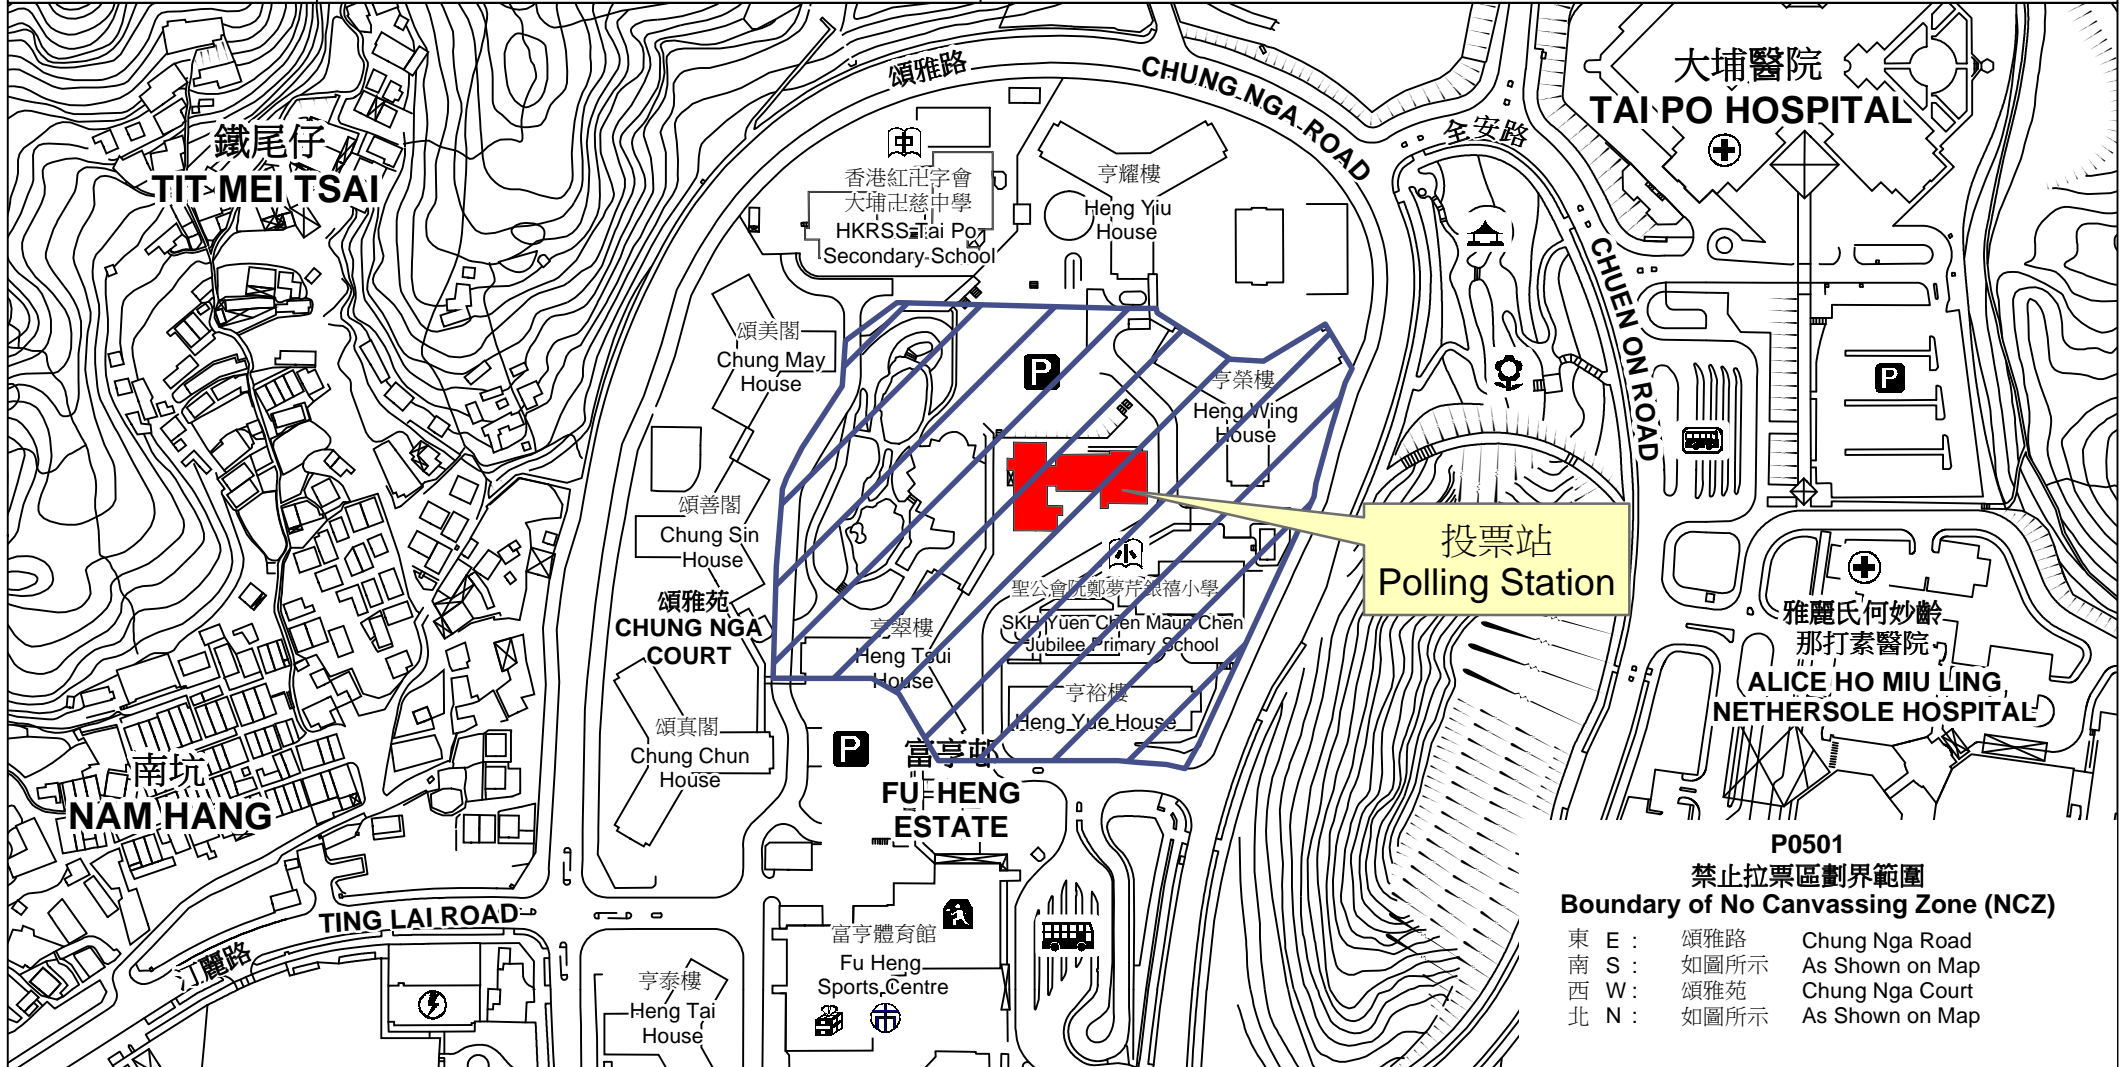

投票站位置圖和禁止拉票區

Polling Station - Location Plan & No Canvassing Zone

投票站編號 Polling Station Code	選舉名稱 Name of Election	名稱及地址 Name & Address
<b>P0501</b>	2016年立法會新界東地方選區補選 2016 Legislative Council New Territories East Geographical Constituency By-election	富亨鄰里社區中心 新界大埔富亨邨第4期 Fu Heng Neighbourhood Community Centre Fu Heng Estate, Phase IV, Tai Po, New Territories

投票站  
Polling Station

**P0501**  
禁止拉票區劃界範圍  
Boundary of No Canvassing Zone (NCZ)

東 E :	頌雅路	Chung Nga Road
南 S :	如圖所示	As Shown on Map
西 W :	頌雅苑	Chung Nga Court
北 N :	如圖所示	As Shown on Map

 禁止拉票區  
No Canvassing Zone