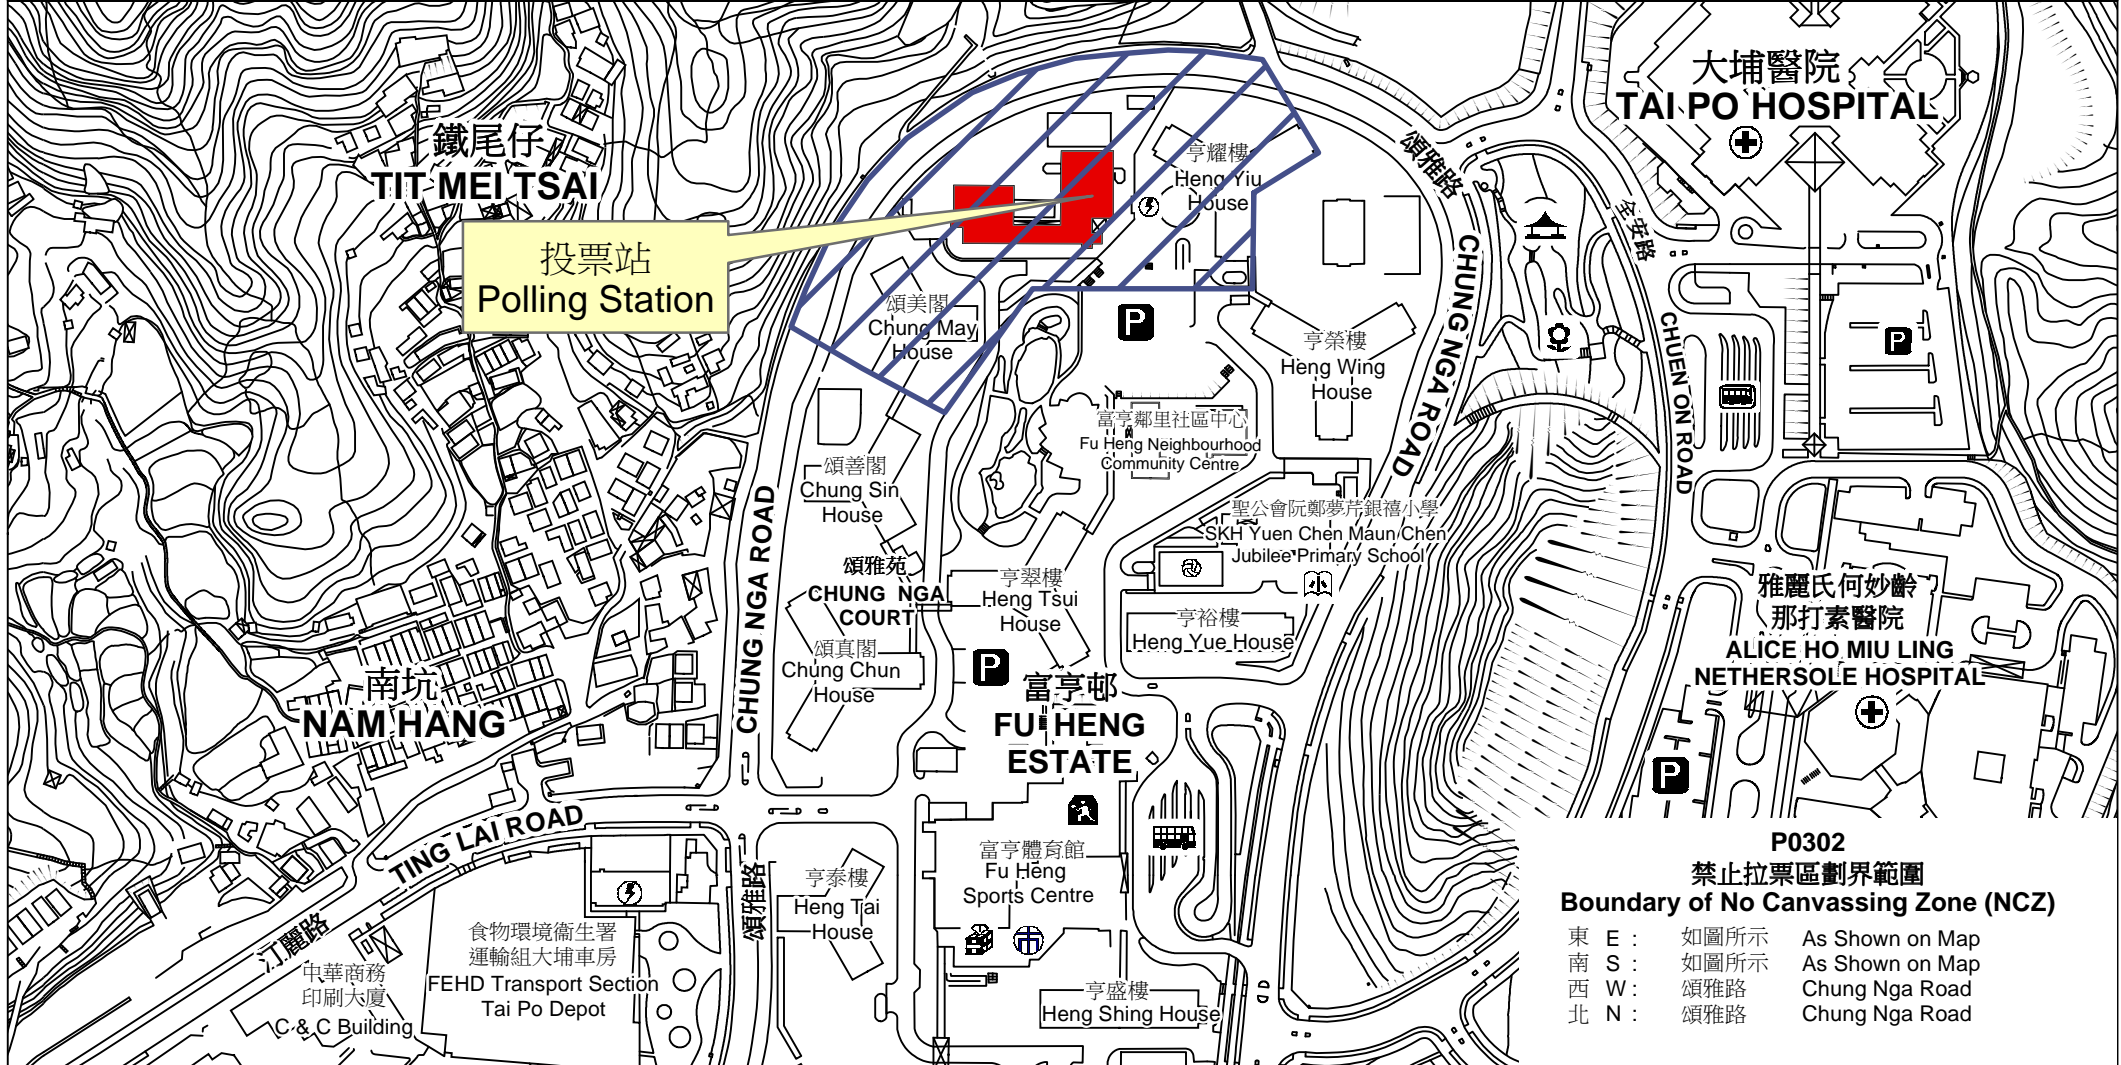

投票站位置圖和禁止拉票區

Polling Station - Location Plan & No Canvassing Zone

投票站編號 Polling Station Code	選舉名稱 Name of Election	名稱及地址 Name & Address
P0302	2016年立法會新界東地方選區補選 2016 Legislative Council New Territories East Geographical Constituency By-election	香港紅卍字會大埔卍慈中學 新界大埔富亨邨 HKRSS Tai Po Secondary School Fu Heng Estate, Tai Po, New Territories

P0302
禁止拉票區劃界範圍
Boundary of No Canvassing Zone (NCZ)

東 E :	如圖所示	As Shown on Map
南 S :	如圖所示	As Shown on Map
西 W :	頌雅路	Chung Nga Road
北 N :	頌雅路	Chung Nga Road

 禁止拉票區
 No Canvassing Zone