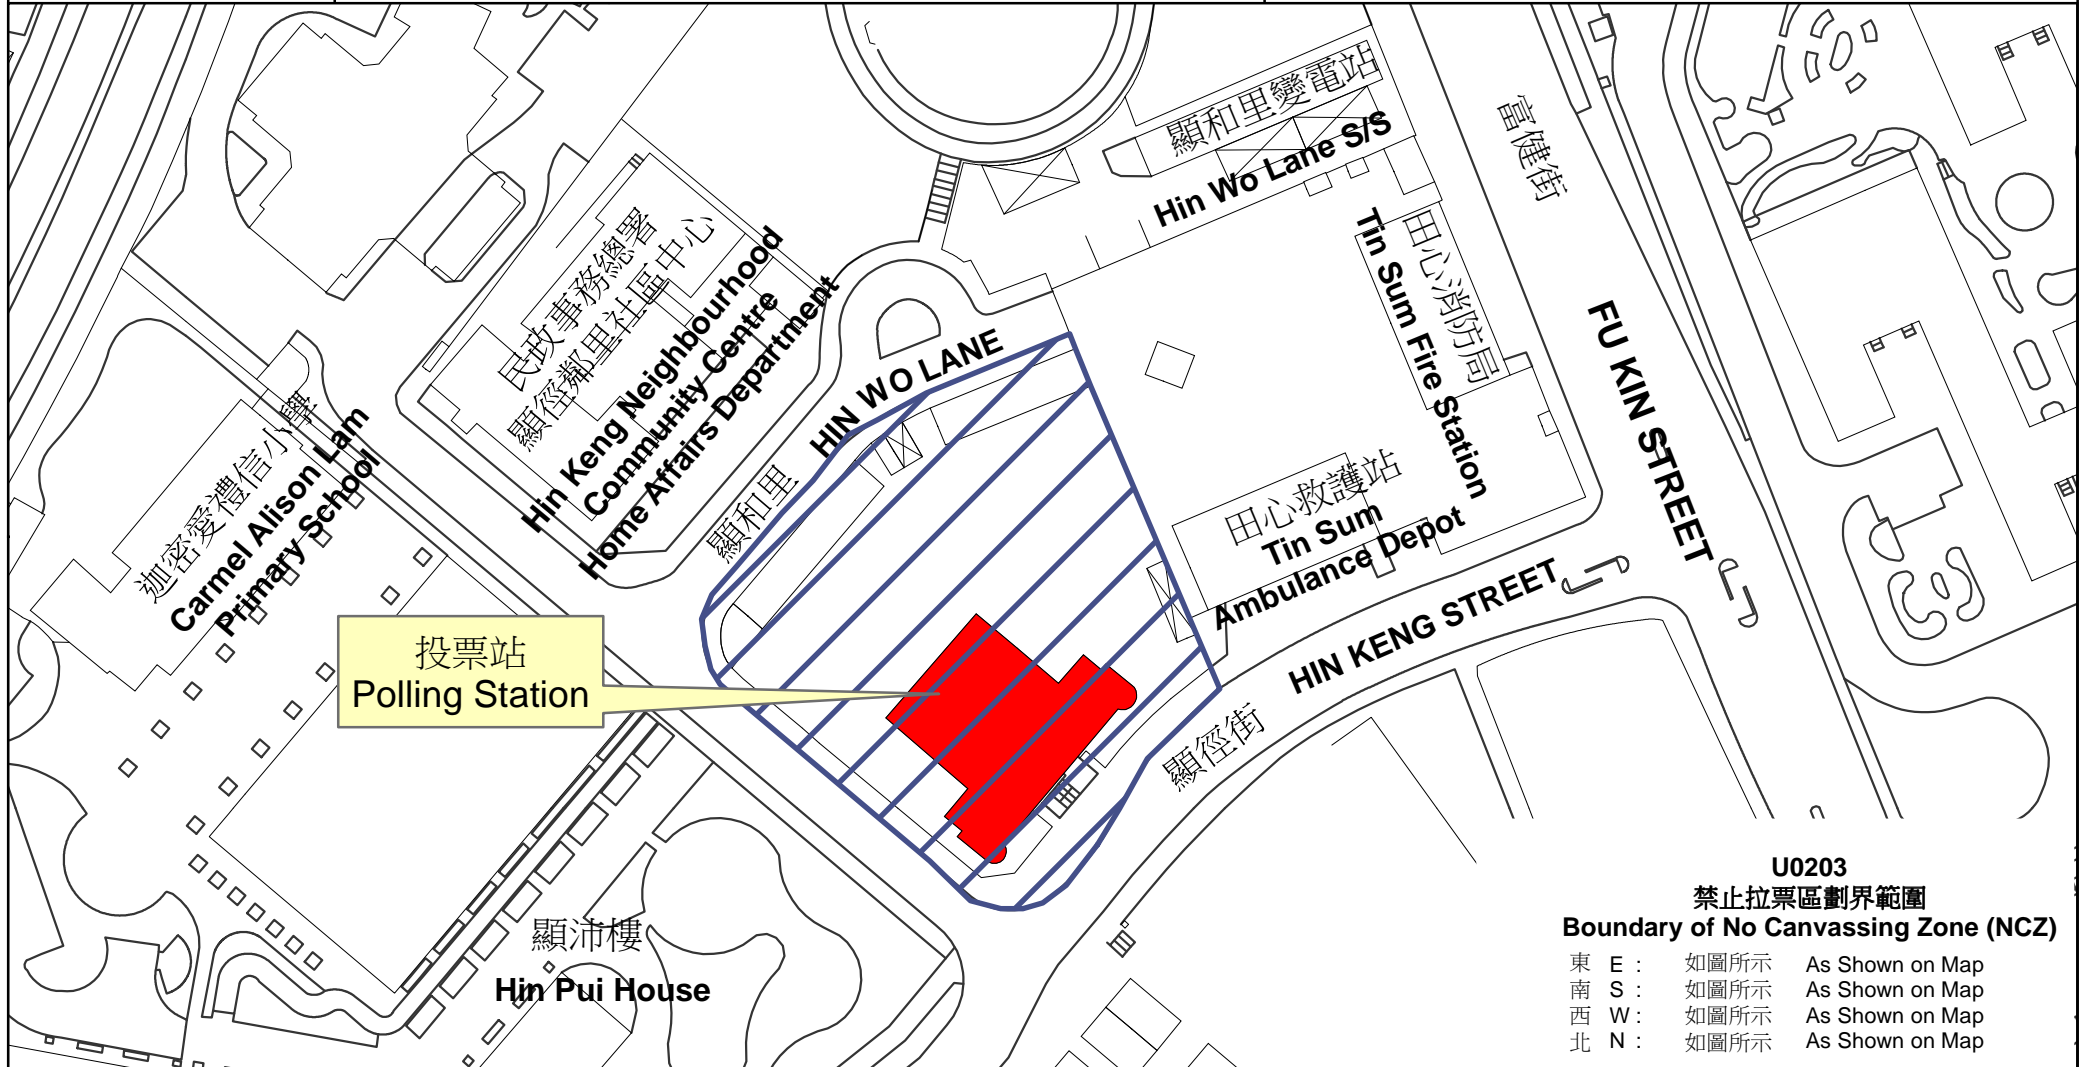

專用投票站位置圖和禁止拉票區

Dedicated Polling Station - Location Map & No Canvassing Zone

<p>專用投票站編號 Dedicated Polling Station Code</p>	<p>選舉名稱 Name of Election</p>	<p>名稱及地址 Name &amp; Address</p>
<p><b>U0203</b></p>	<p>2016年立法會新界東地方選區補選 2016 Legislative Council New Territories East Geographical Constituency By-Election</p>	<p>田心警署 新界沙田顯徑街2號 Tin Sum Police Station 2 Hin Keng Street, Sha Tin, New Territories</p>

**U0203**  
禁止拉票區劃界範圍  
Boundary of No Canvassing Zone (NCZ)

東 E :	如圖所示	As Shown on Map
南 S :	如圖所示	As Shown on Map
西 W :	如圖所示	As Shown on Map
北 N :	如圖所示	As Shown on Map

禁止拉票區  
No Canvassing Zone