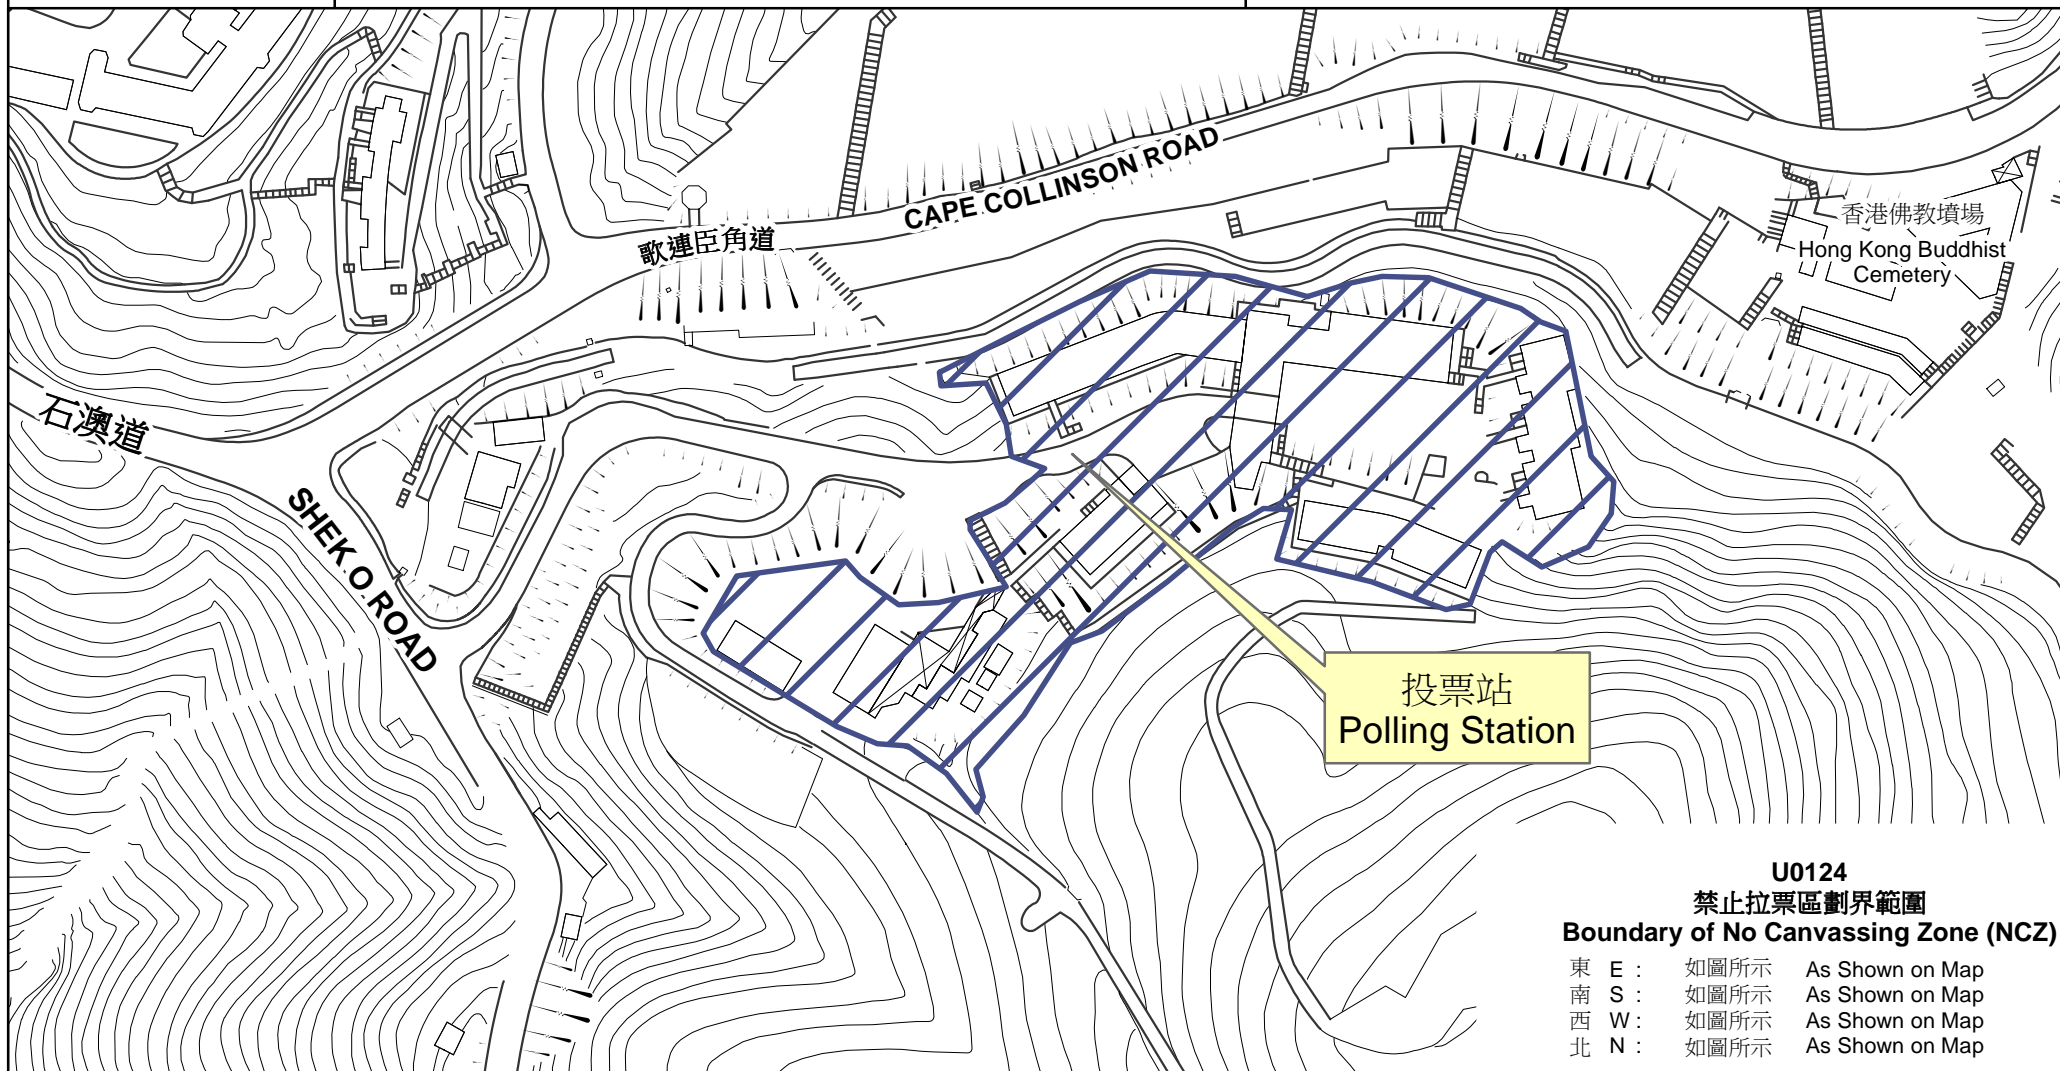

專用投票站位置圖和禁止拉票區

Dedicated Polling Station - Location Map & No Canvassing Zone

<p>專用投票站編號 Dedicated Polling Station Code</p>	<p>選舉名稱 Name of Election</p>	<p>名稱及地址 Name &amp; Address</p>
<p><b>U0124</b></p>	<p>2016 年立法會換屆選舉 2016 Legislative Council General Election</p>	<p>大潭峽懲教所 香港石澳道110號 Tai Tam Gap Correctional Institution No. 110 Shek O Road, Hong Kong</p>

**U0124**  
**禁止拉票區劃界範圍**  
**Boundary of No Canvassing Zone (NCZ)**

- |       |      |                 |
|-------|------|-----------------|
| 東 E : | 如圖所示 | As Shown on Map |
| 南 S : | 如圖所示 | As Shown on Map |
| 西 W : | 如圖所示 | As Shown on Map |
| 北 N : | 如圖所示 | As Shown on Map |

禁止拉票區  
No Canvassing Zone