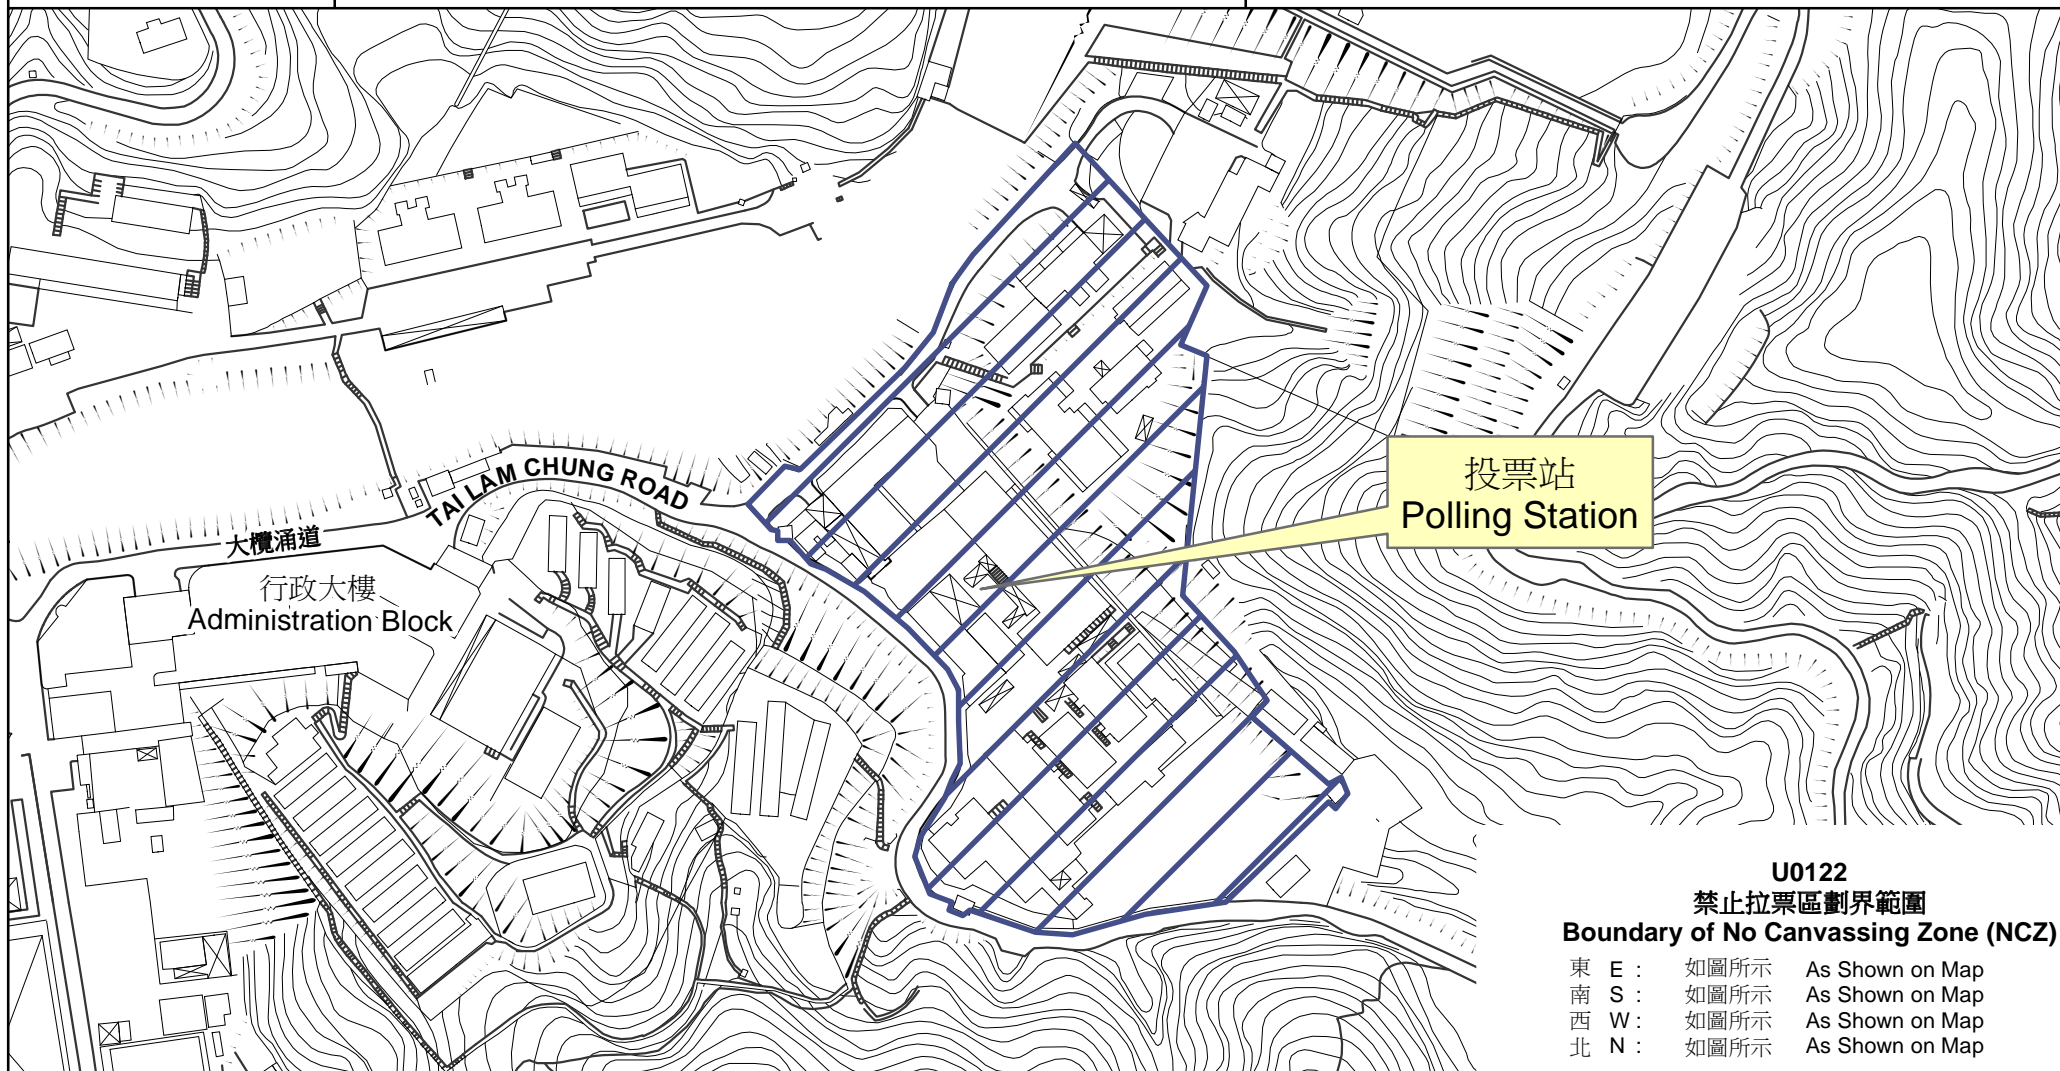

專用投票站位置圖和禁止拉票區

Dedicated Polling Station - Location Map & No Canvassing Zone

<p>專用投票站編號 Dedicated Polling Station Code</p>	<p>選舉名稱 Name of Election</p>	<p>名稱及地址 Name & Address</p>
<p>U0122</p>	<p>2016 年立法會換屆選舉 2016 Legislative Council General Election</p>	<p>大欖女懲教所 新界屯門大欖涌道110號 Tai Lam Centre for Women 110 Tai Lam Chung Road, Tuen Mun, New Territories</p>

U0122
禁止拉票區劃界範圍
Boundary of No Canvassing Zone (NCZ)

- 東 E : 如圖所示 As Shown on Map
- 南 S : 如圖所示 As Shown on Map
- 西 W : 如圖所示 As Shown on Map
- 北 N : 如圖所示 As Shown on Map

禁止拉票區
No Canvassing Zone