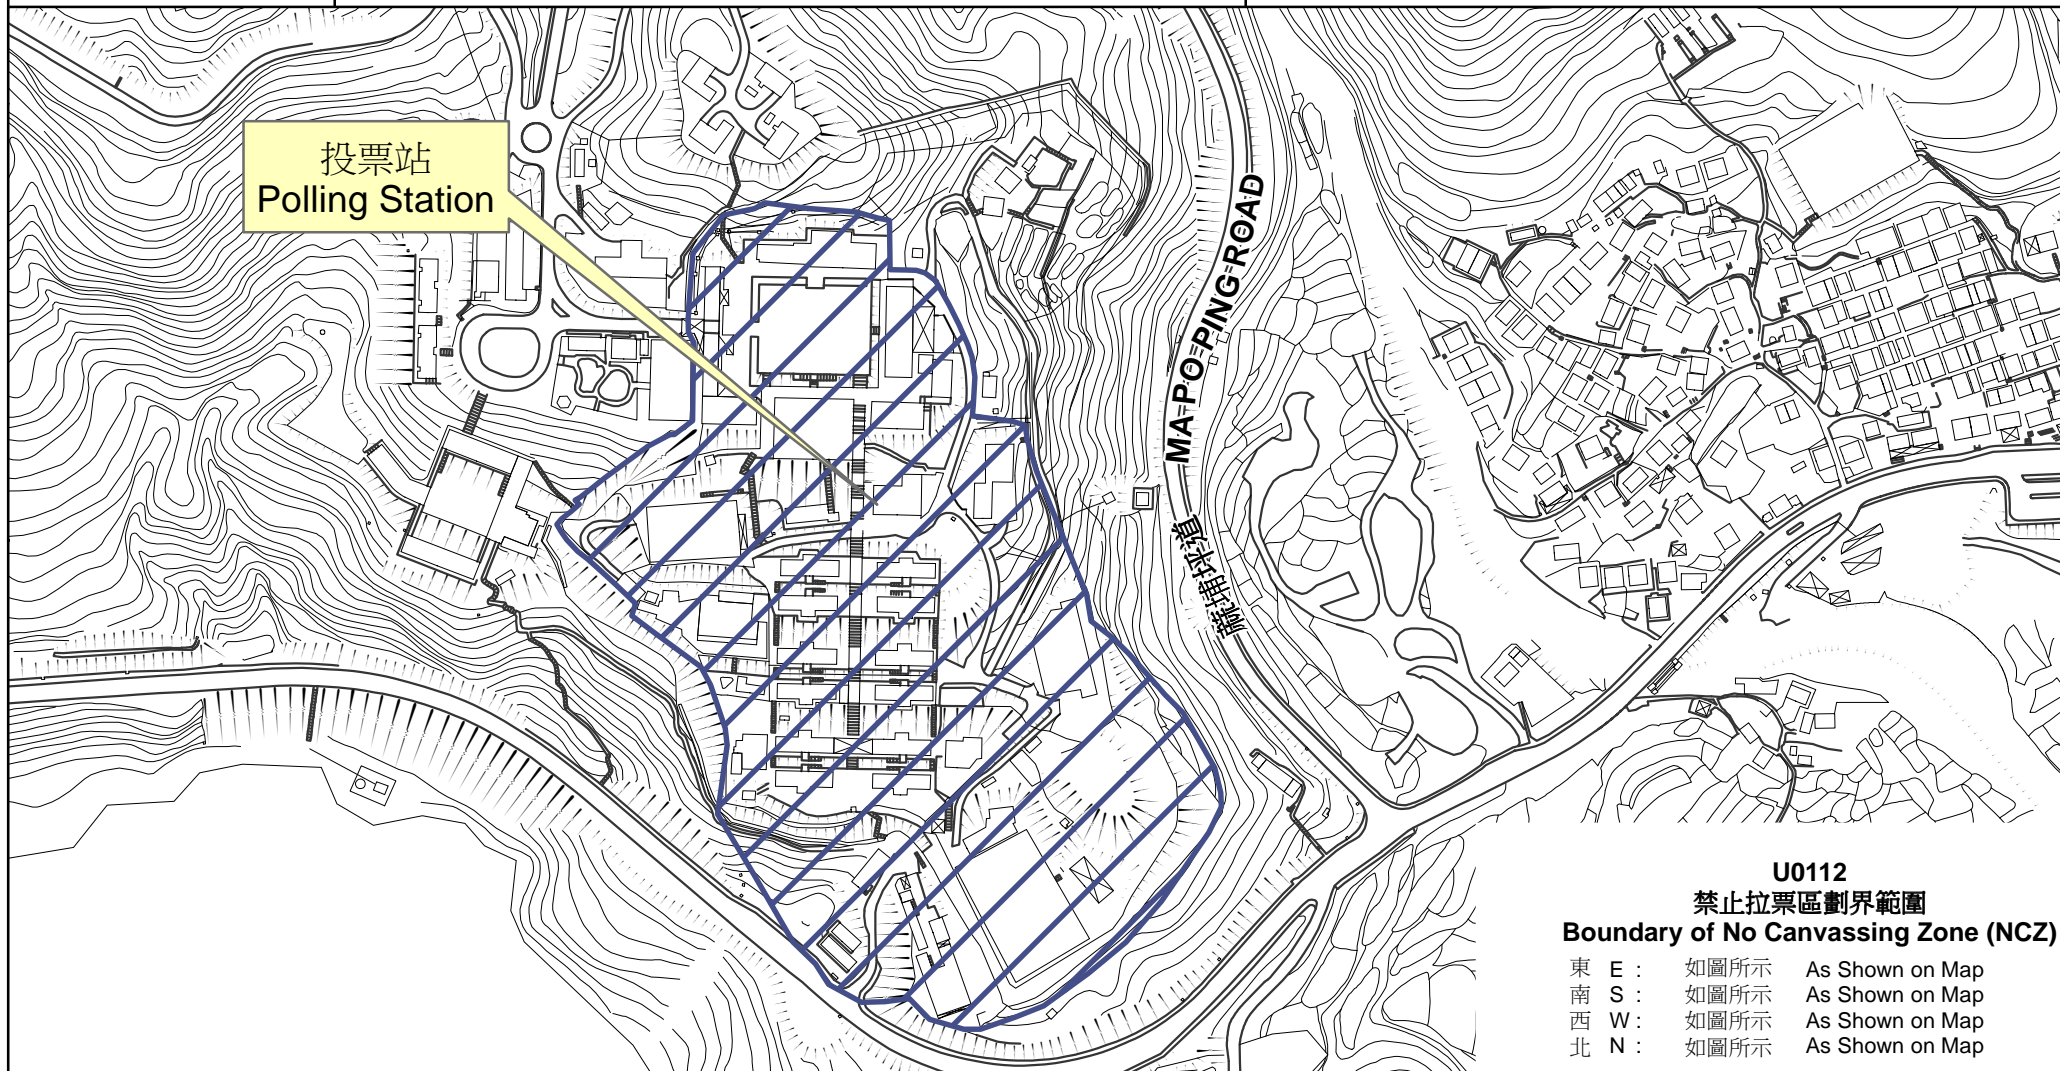

專用投票站位置圖和禁止拉票區

Dedicated Polling Station - Location Map & No Canvassing Zone

<p><u>專用投票站編號</u> Dedicated Polling Station Code</p> <p>U0112</p>	<p><u>選舉名稱</u> Name of Election</p> <p>2016 年立法會換屆選舉 2016 Legislative Council General Election</p>	<p><u>名稱及地址</u> Name & Address</p> <p>塘福懲教所 大嶼山蘇埔坪道31號 Tong Fuk Correctional Institution 31 Ma Po Ping Road, Lantau Island</p>
---	---	---

禁止拉票區
No Canvassing Zone

U0112
禁止拉票區劃界範圍
Boundary of No Canvassing Zone (NCZ)

東 E :	如圖所示	As Shown on Map
南 S :	如圖所示	As Shown on Map
西 W :	如圖所示	As Shown on Map
北 N :	如圖所示	As Shown on Map