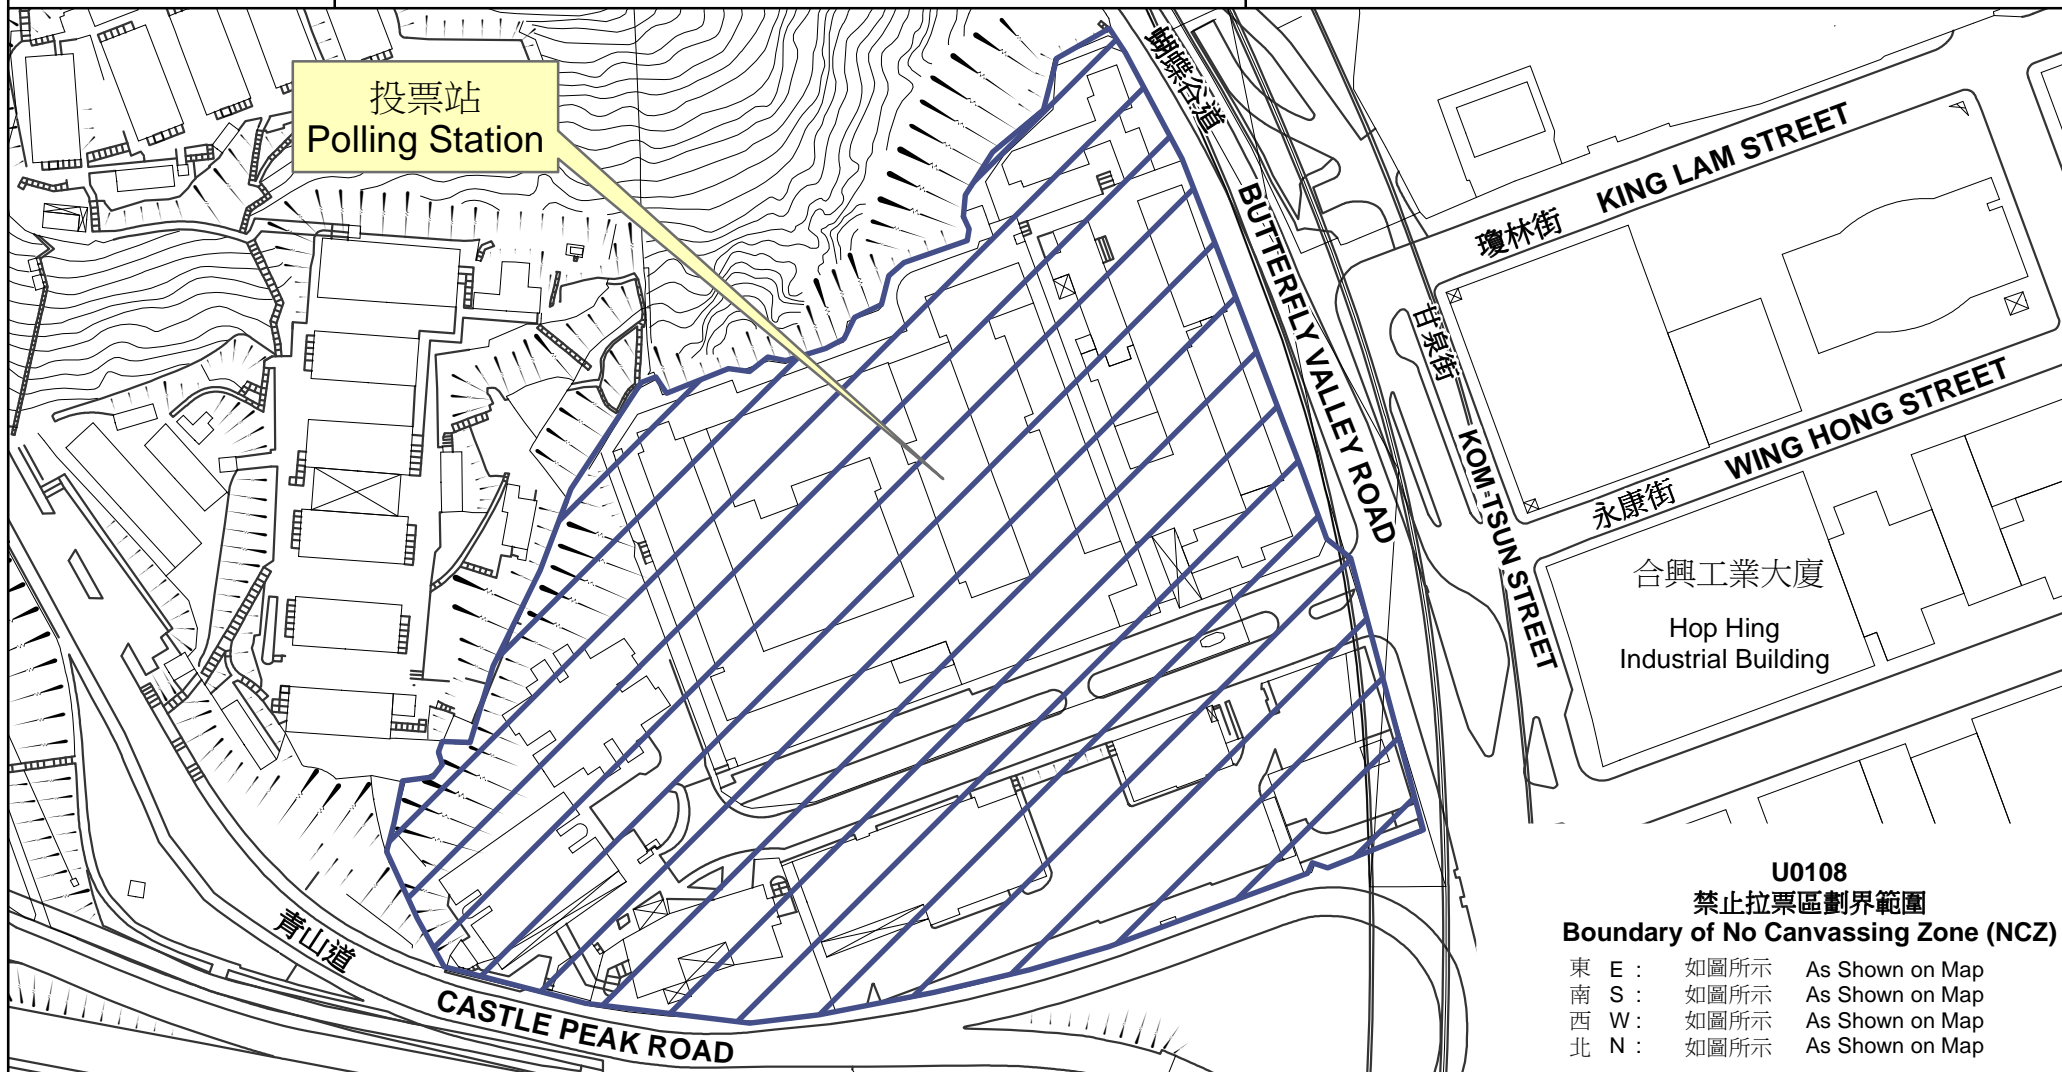

專用投票站位置圖和禁止拉票區

Dedicated Polling Station - Location Map & No Canvassing Zone

專用投票站編號
Dedicated Polling
Station Code

U0108

選舉名稱 Name of Election

2016 年立法會換屆選舉

2016 Legislative Council General Election

名稱及地址 Name & Address

荔枝角收押所
九龍蝴蝶谷道5號
Lai Chi Kok Reception Centre
5 Butterfly Valley Road, Kowloon

U0108
禁止拉票區劃界範圍
Boundary of No Canvassing Zone (NCZ)

- 東 E : 如圖所示 As Shown on Map
- 南 S : 如圖所示 As Shown on Map
- 西 W : 如圖所示 As Shown on Map
- 北 N : 如圖所示 As Shown on Map

禁止拉票區
No Canvassing Zone