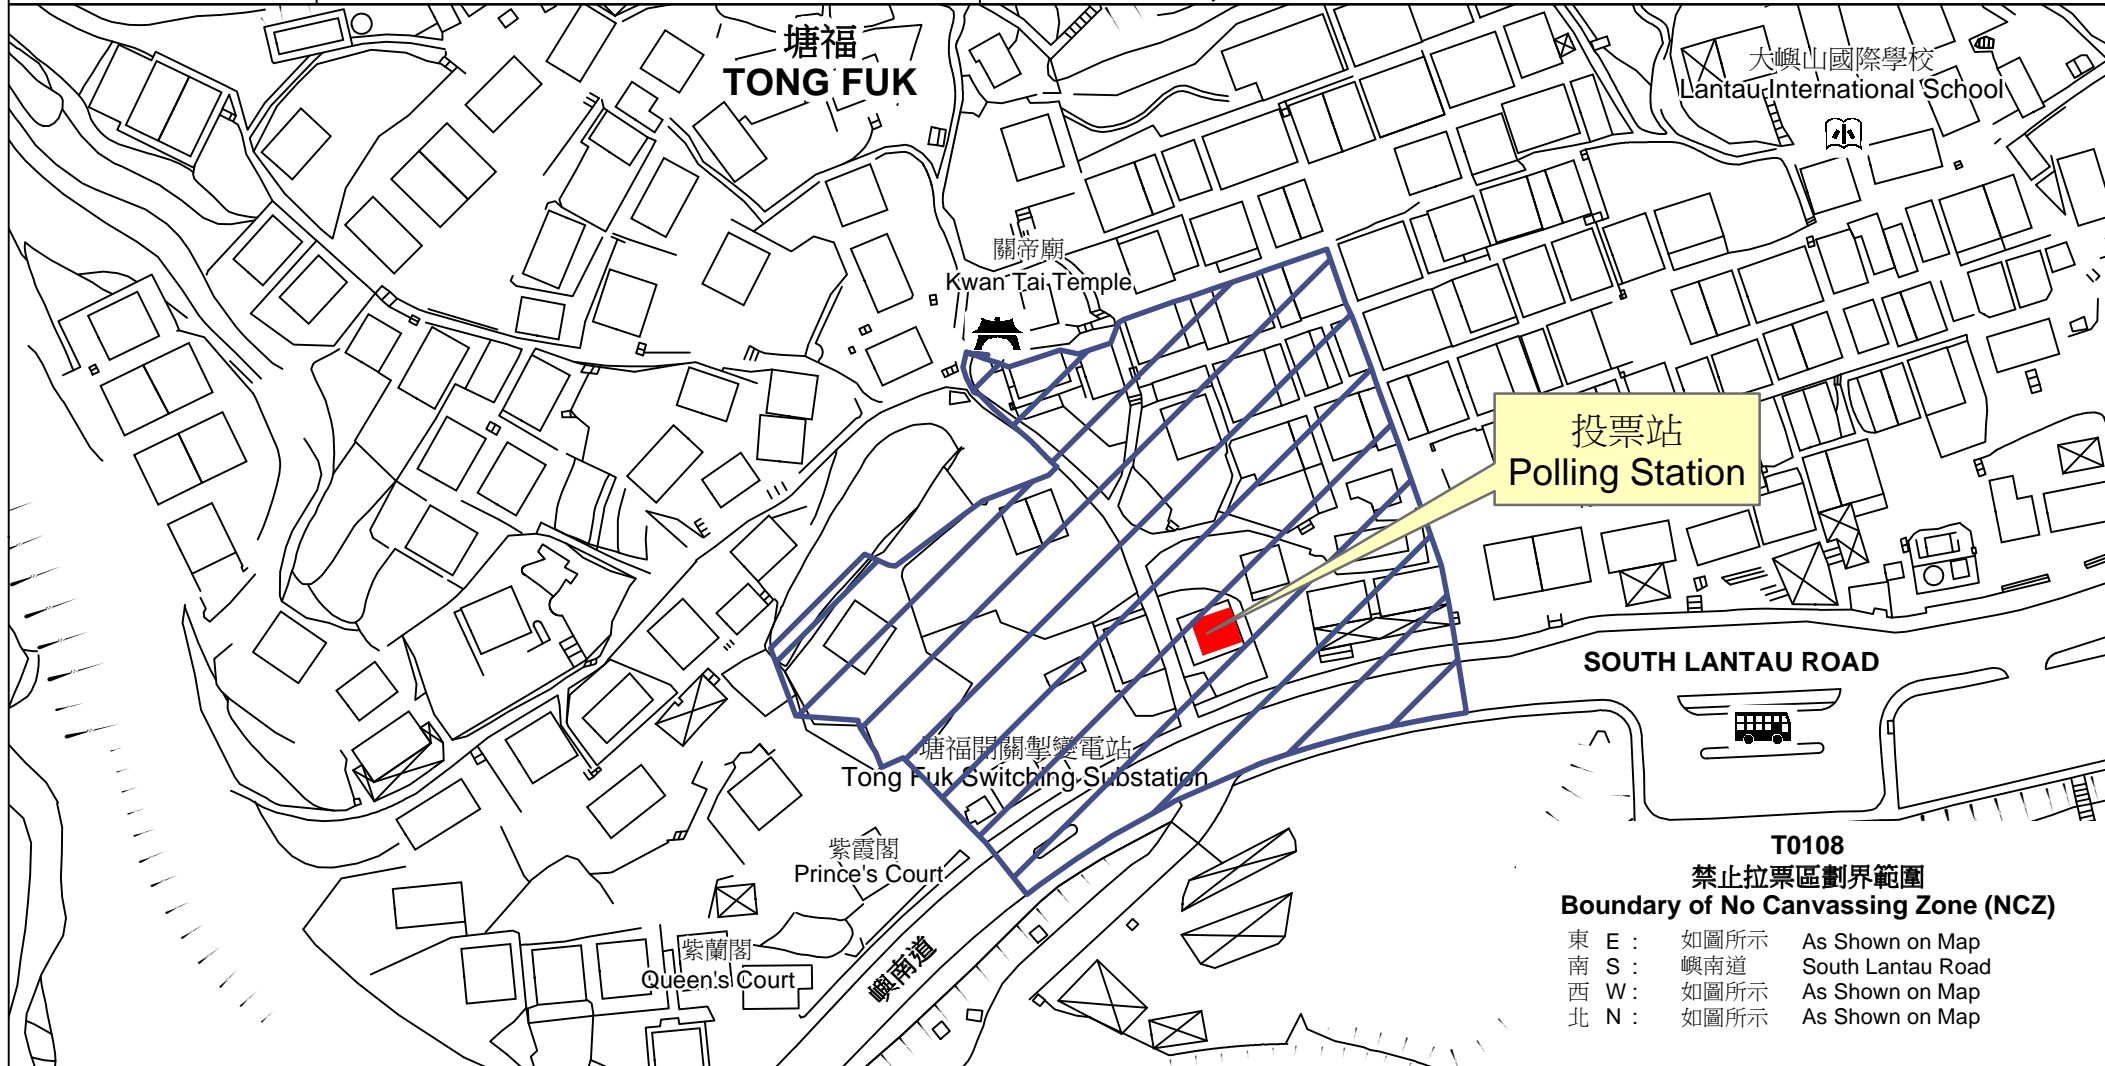

# 投票站位置圖和禁止拉票區 Polling Station - Location Plan & No Canvassing Zone

投票站編號 Polling Station Code  <b>T0108</b>	2016年立法會換屆選舉地方選區編號及名稱 Code & Name of Geographical Constituency for 2016 Legislative Council General Election  <b>LC4                      新界西                      NEW TERRITORIES WEST</b>	名稱及地址 Name & Address  塘福鄉公所 新界大嶼山嶼南道塘福33號地下 <b>Tong Fuk Village Office                      G/F, 33 Tong Fuk, South Lantau Road,                      Lantau Island, New Territories</b>
---	---	---

**T0108**  
**禁止拉票區劃界範圍**  
**Boundary of No Canvassing Zone (NCZ)**

東 E :	如圖所示	As Shown on Map
南 S :	嶼南道	South Lantau Road
西 W :	如圖所示	As Shown on Map
北 N :	如圖所示	As Shown on Map

 禁止拉票區  
 No Canvassing Zone