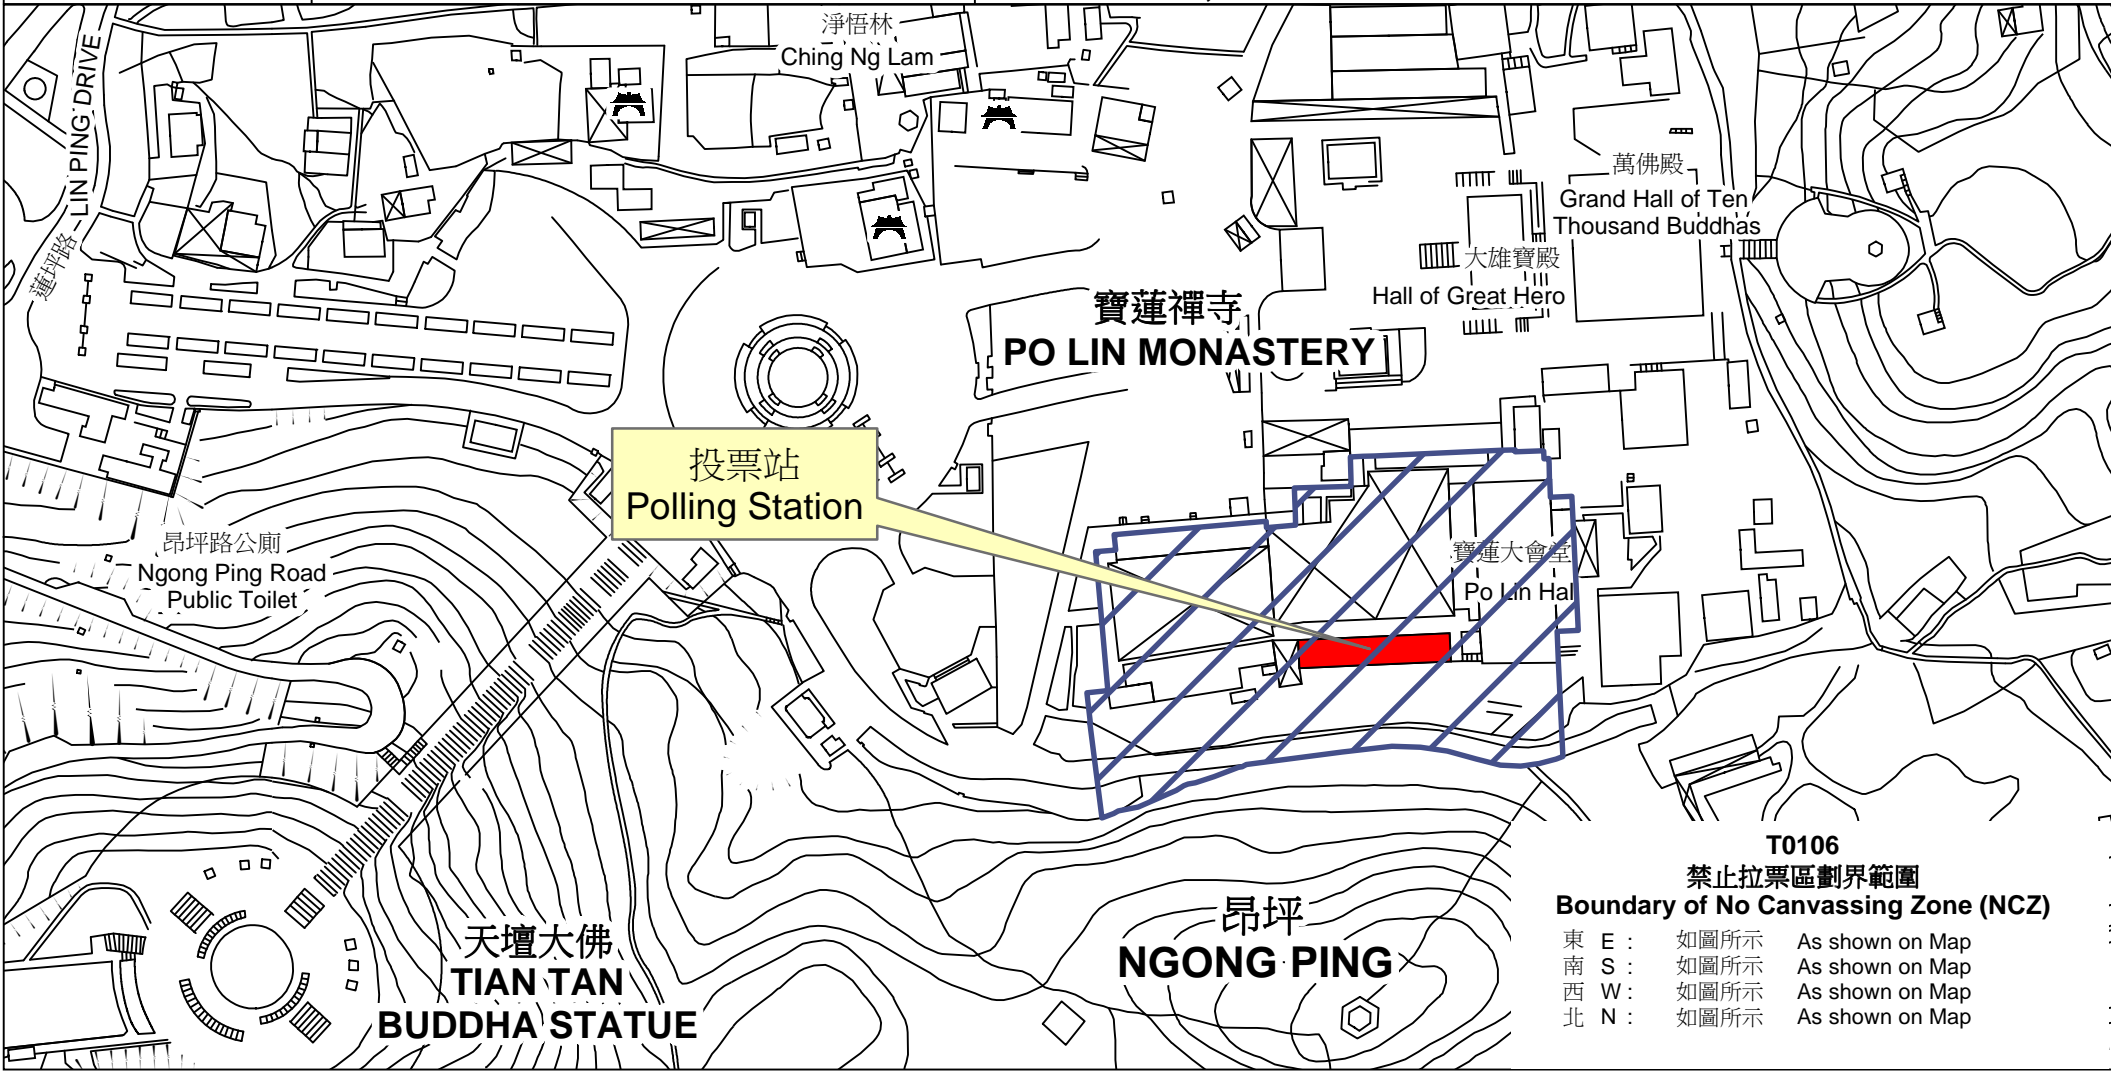

投票站位置圖和禁止拉票區 Polling Station - Location Plan & No Canvassing Zone

投票站編號 Polling Station Code T0106	2016年立法會換屆選舉地方選區編號及名稱 Code & Name of Geographical Constituency for 2016 Legislative Council General Election LC4 新界西 NEW TERRITORIES WEST	名稱及地址 Name & Address 寶蓮禪寺大澳廳 新界大嶼山昂坪昂平路寶蓮禪寺 Tai O Room, Po Lin Monastery Po Lin Monastery, Ngong Ping Road, Ngong Ping, Lantau Island, New Territories
---	---	---

T0106
禁止拉票區劃界範圍
Boundary of No Canvassing Zone (NCZ)
 東 E : 如圖所示 As shown on Map
 南 S : 如圖所示 As shown on Map
 西 W : 如圖所示 As shown on Map
 北 N : 如圖所示 As shown on Map

 禁止拉票區
No Canvassing Zone