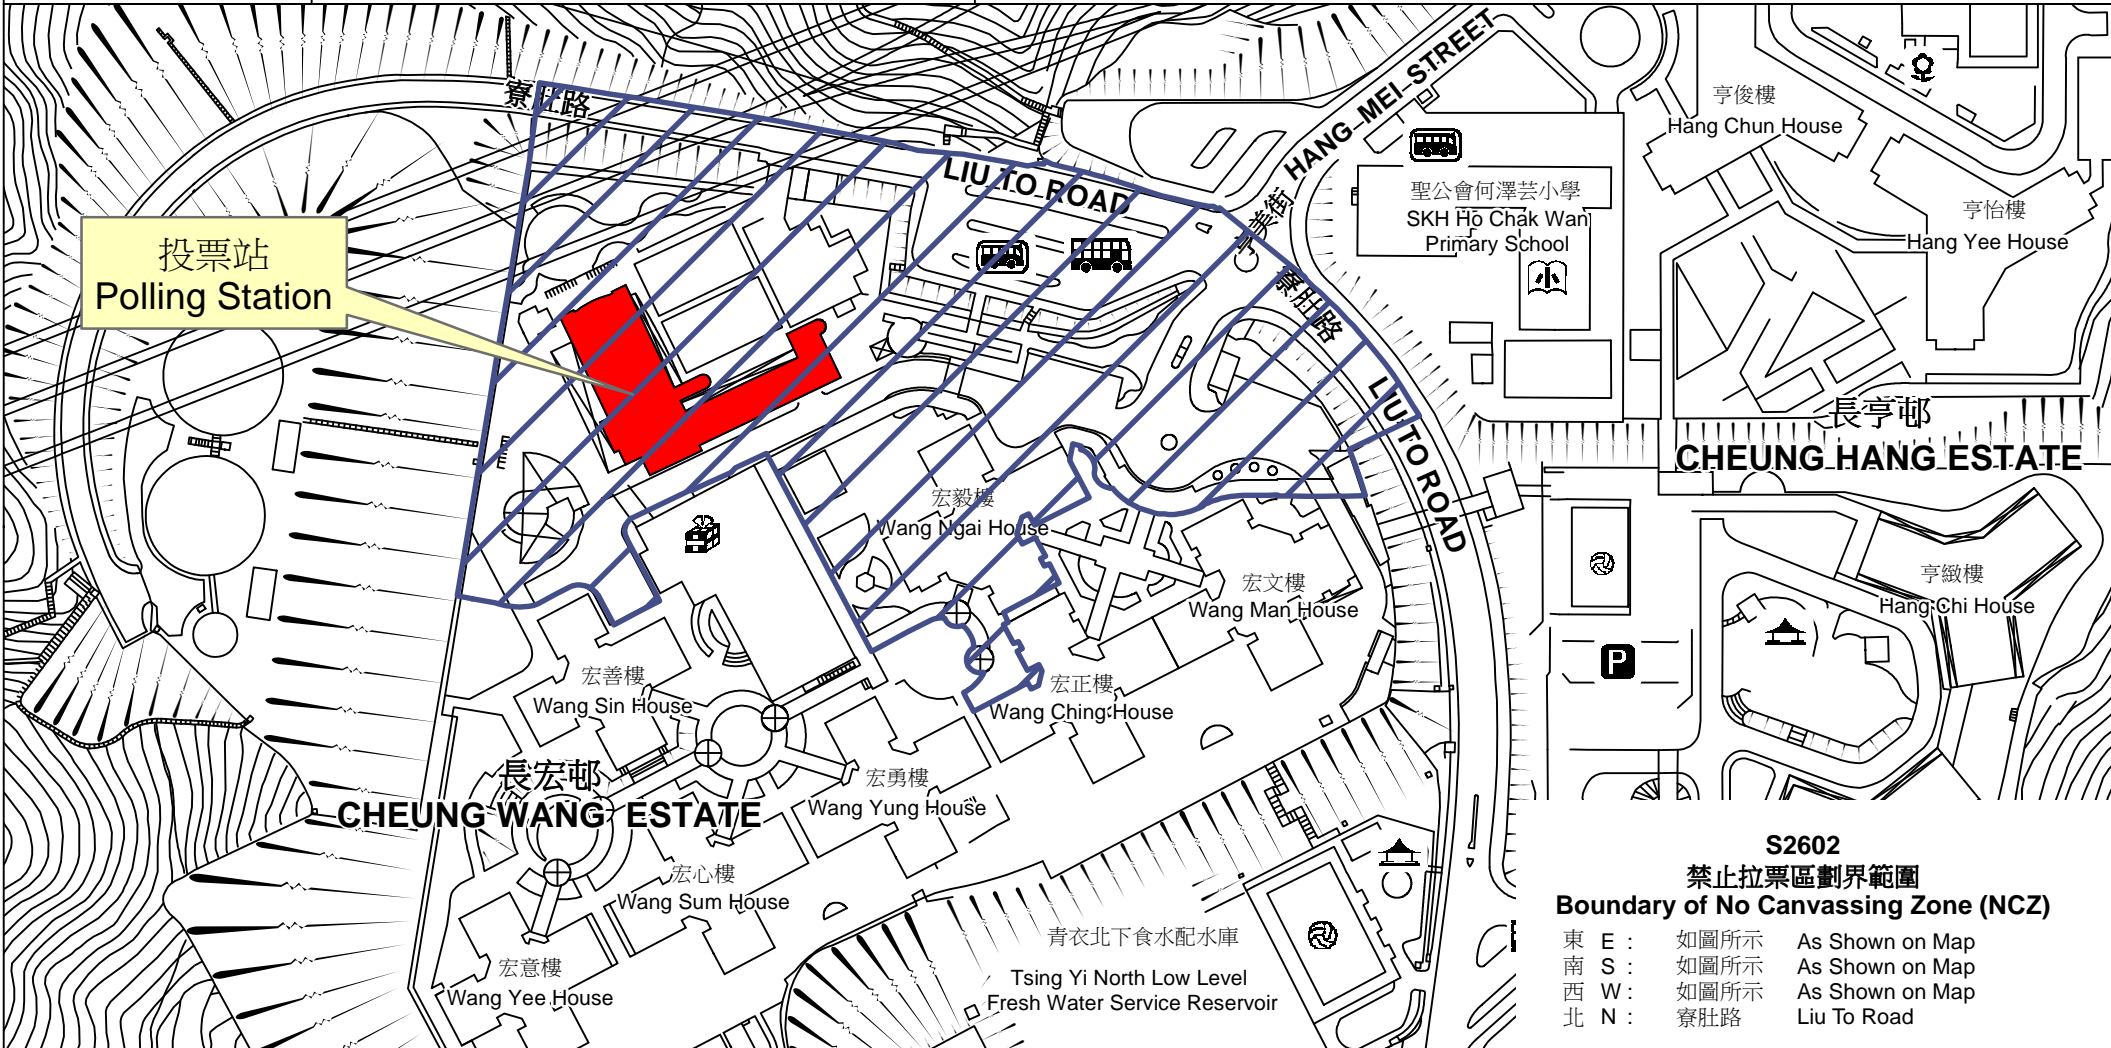

投票站位置圖和禁止拉票區 Polling Station - Location Plan & No Canvassing Zone

<p>投票站編號 Polling Station Code</p> <p>S2602</p>	<p>2016年立法會換屆選舉地方選區編號及名稱 Code & Name of Geographical Constituency for 2016 Legislative Council General Election</p> <p>LC4 新界西 NEW TERRITORIES WEST</p>	<p>名稱及地址 Name & Address</p> <p>聖公會青衣主恩小學 新界青衣長宏邨 SKH Tsing Yi Chu Yan Primary School Cheung Wang Estate, Tsing Yi, New Territories</p>
---	--	---

 禁止拉票區
No Canvassing Zone