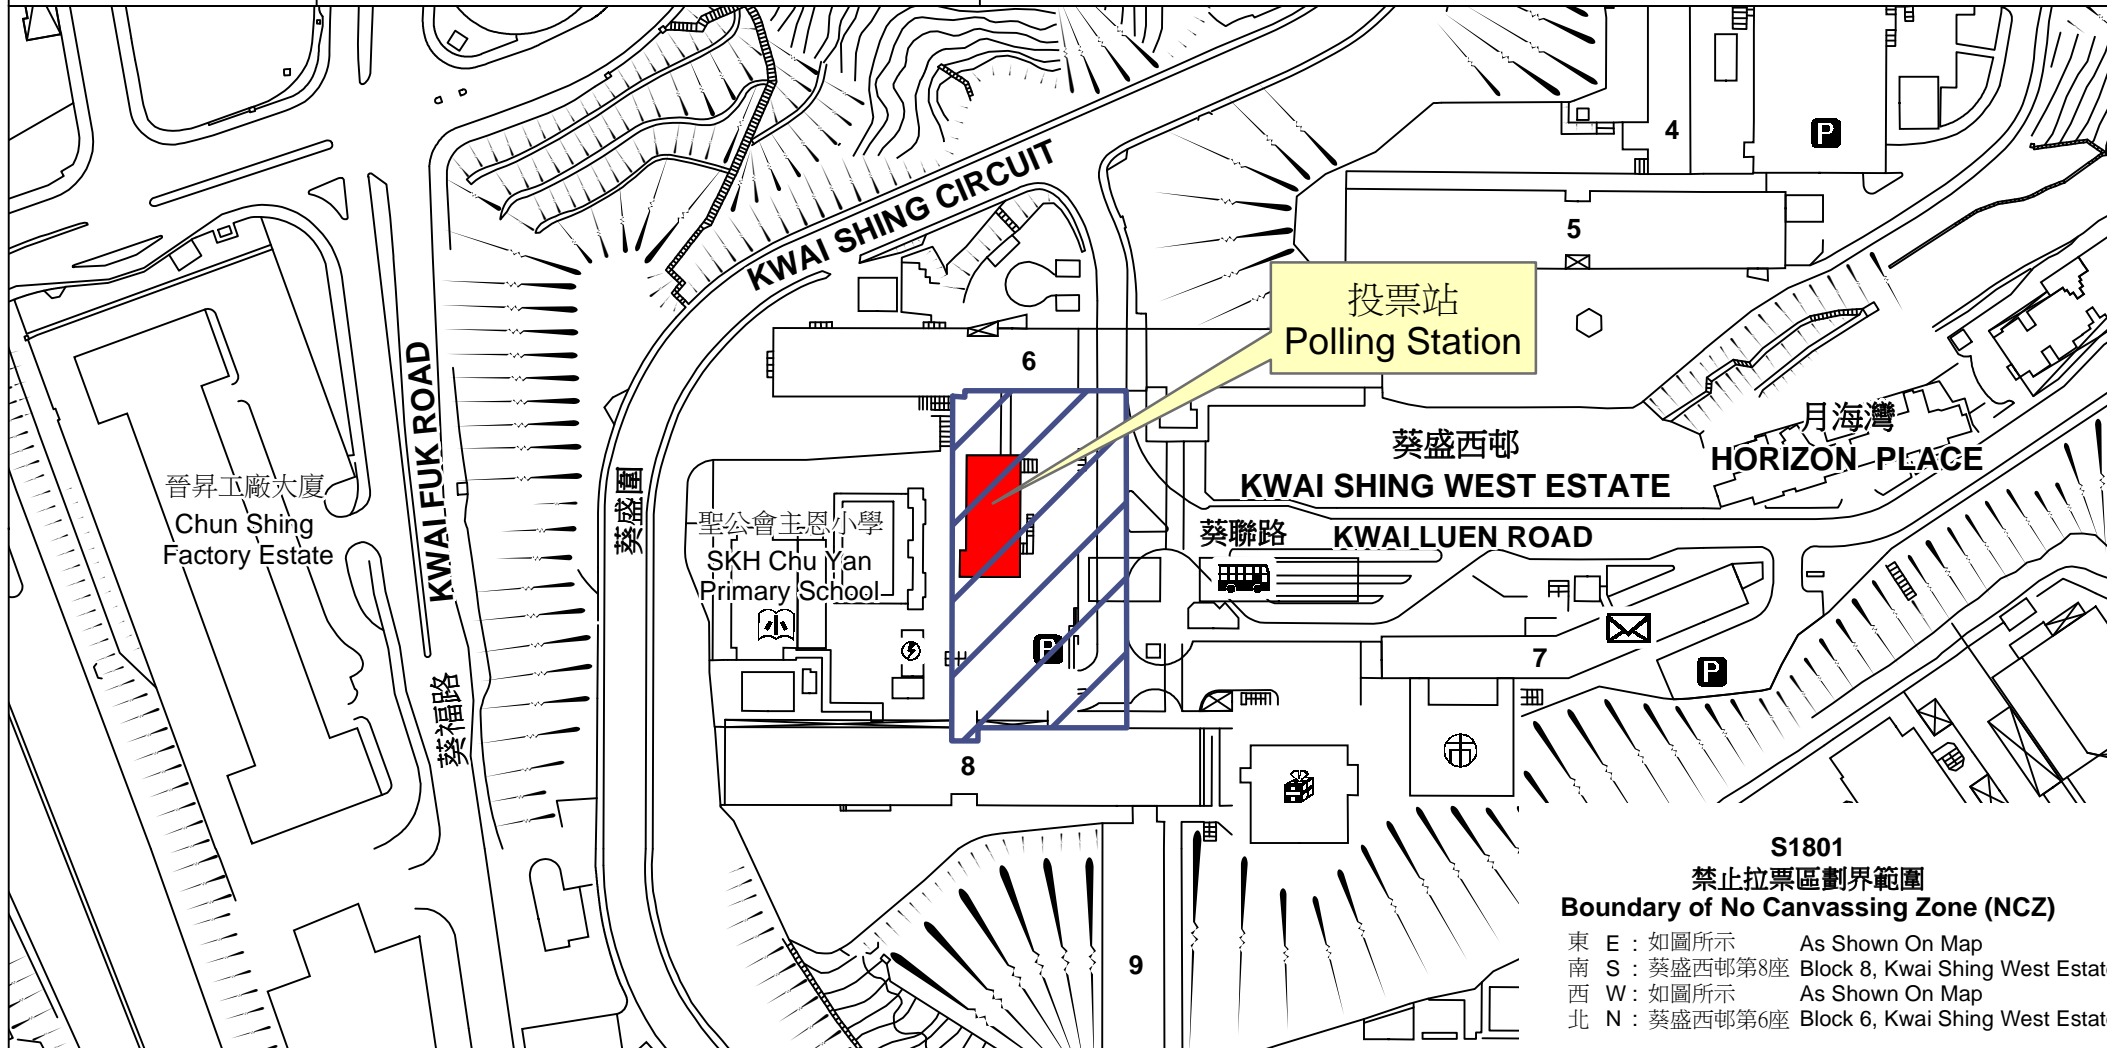

投票站位置圖和禁止拉票區 Polling Station - Location Plan & No Canvassing Zone

投票站編號 Polling Station Code S1801	2016年立法會換屆選舉地方選區編號及名稱 Code & Name of Geographical Constituency for 2016 Legislative Council General Election LC4 新界西 NEW TERRITORIES WEST	名稱及地址 Name & Address 葵盛社區會堂 新界葵涌葵盛西邨第6座平台 Kwai Shing Community Hall Podium, Block 6, Kwai Shing West Estate, Kwai Chung, New Territories
---	---	---

 禁止拉票區
No Canvassing Zone