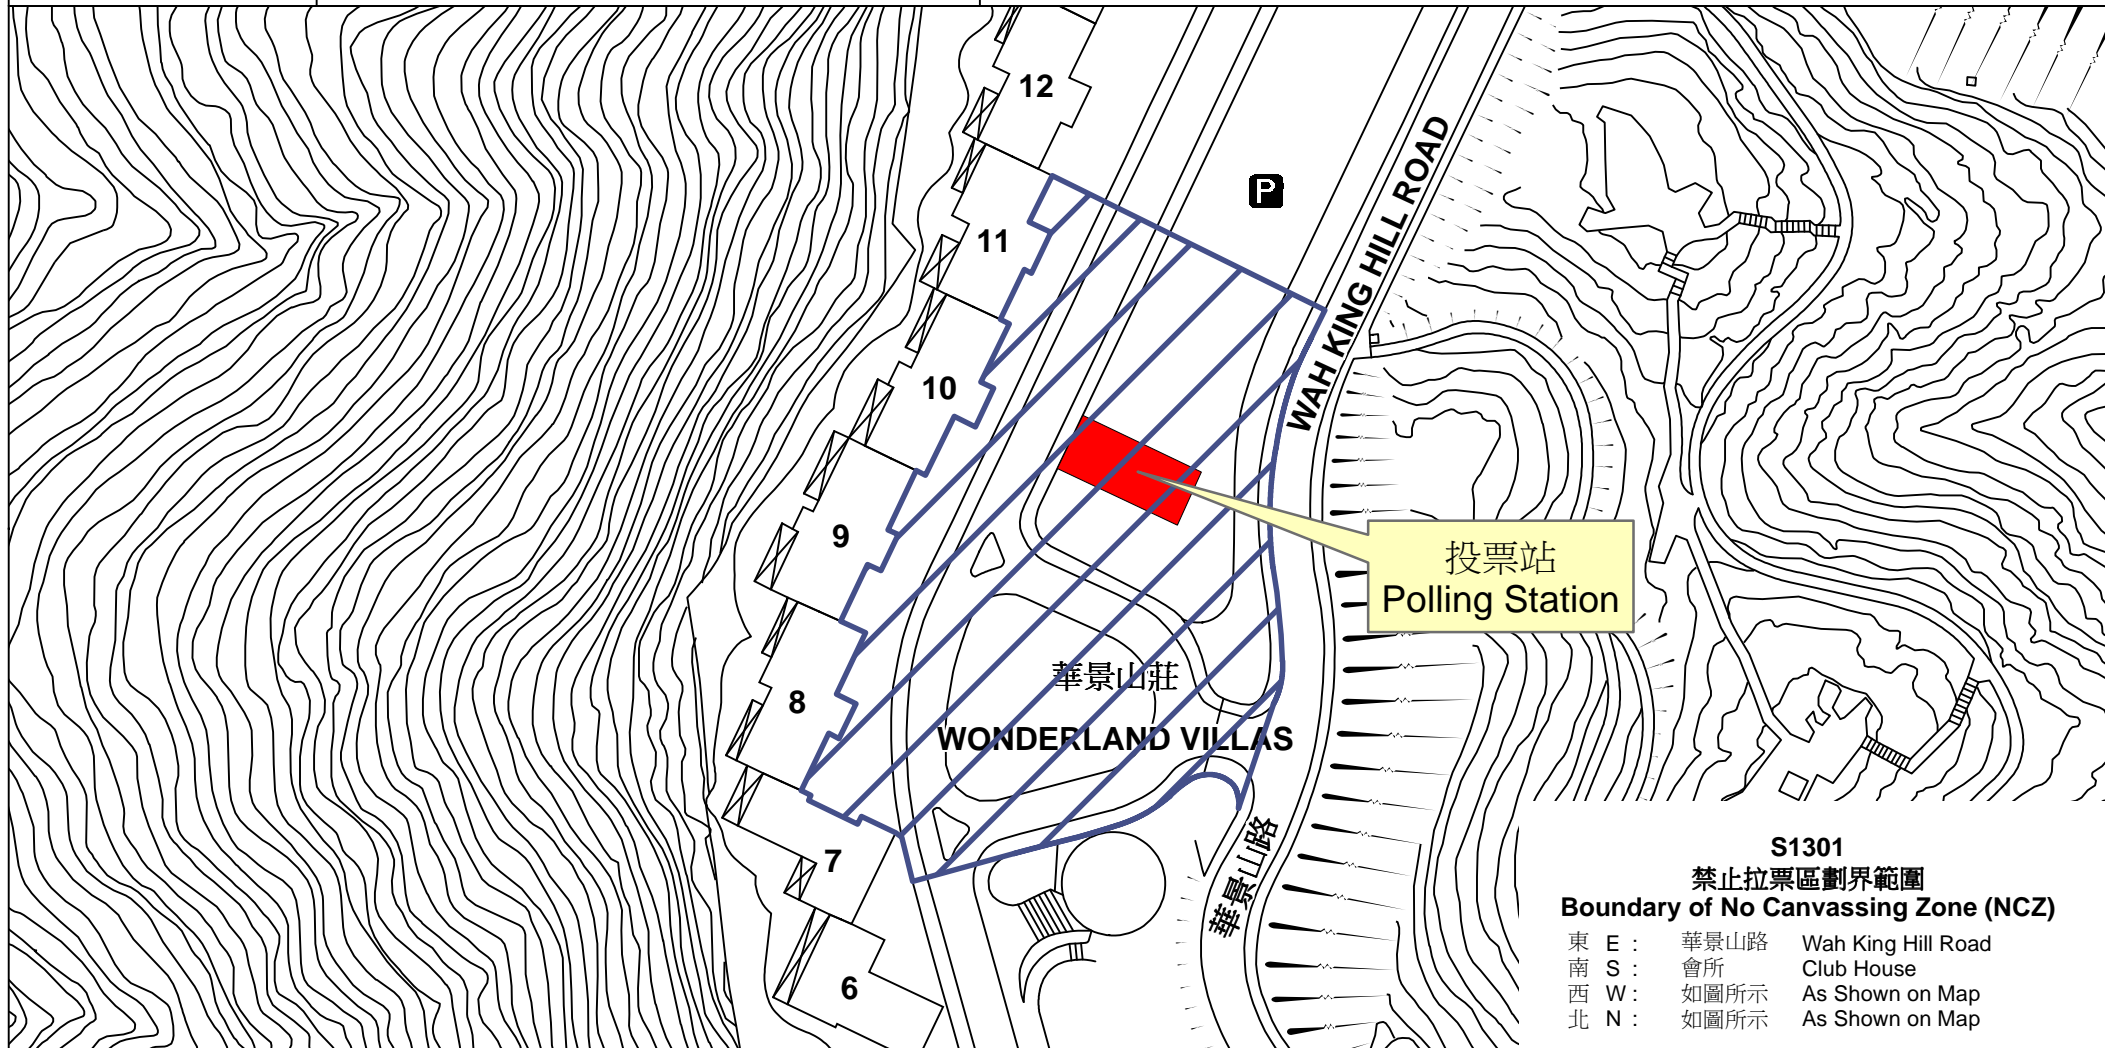

投票站位置圖和禁止拉票區 Polling Station - Location Plan & No Canvassing Zone

投票站編號 Polling Station Code	2016年立法會換屆選舉地方選區編號及名稱 Code & Name of Geographical Constituency for 2016 Legislative Council General Election	名稱及地址 Name & Address
S1301	LC4 新界西 NEW TERRITORIES WEST	華景山莊北停車場地下會議室 新界葵涌華景山路9號華景山莊 G/F, Conference Room, Northern Car Park, Wonderland Villas Wonderland Villas, 9 Wah King Hill Road, Kwai Chung, New Territories

 禁止拉票區
No Canvassing Zone