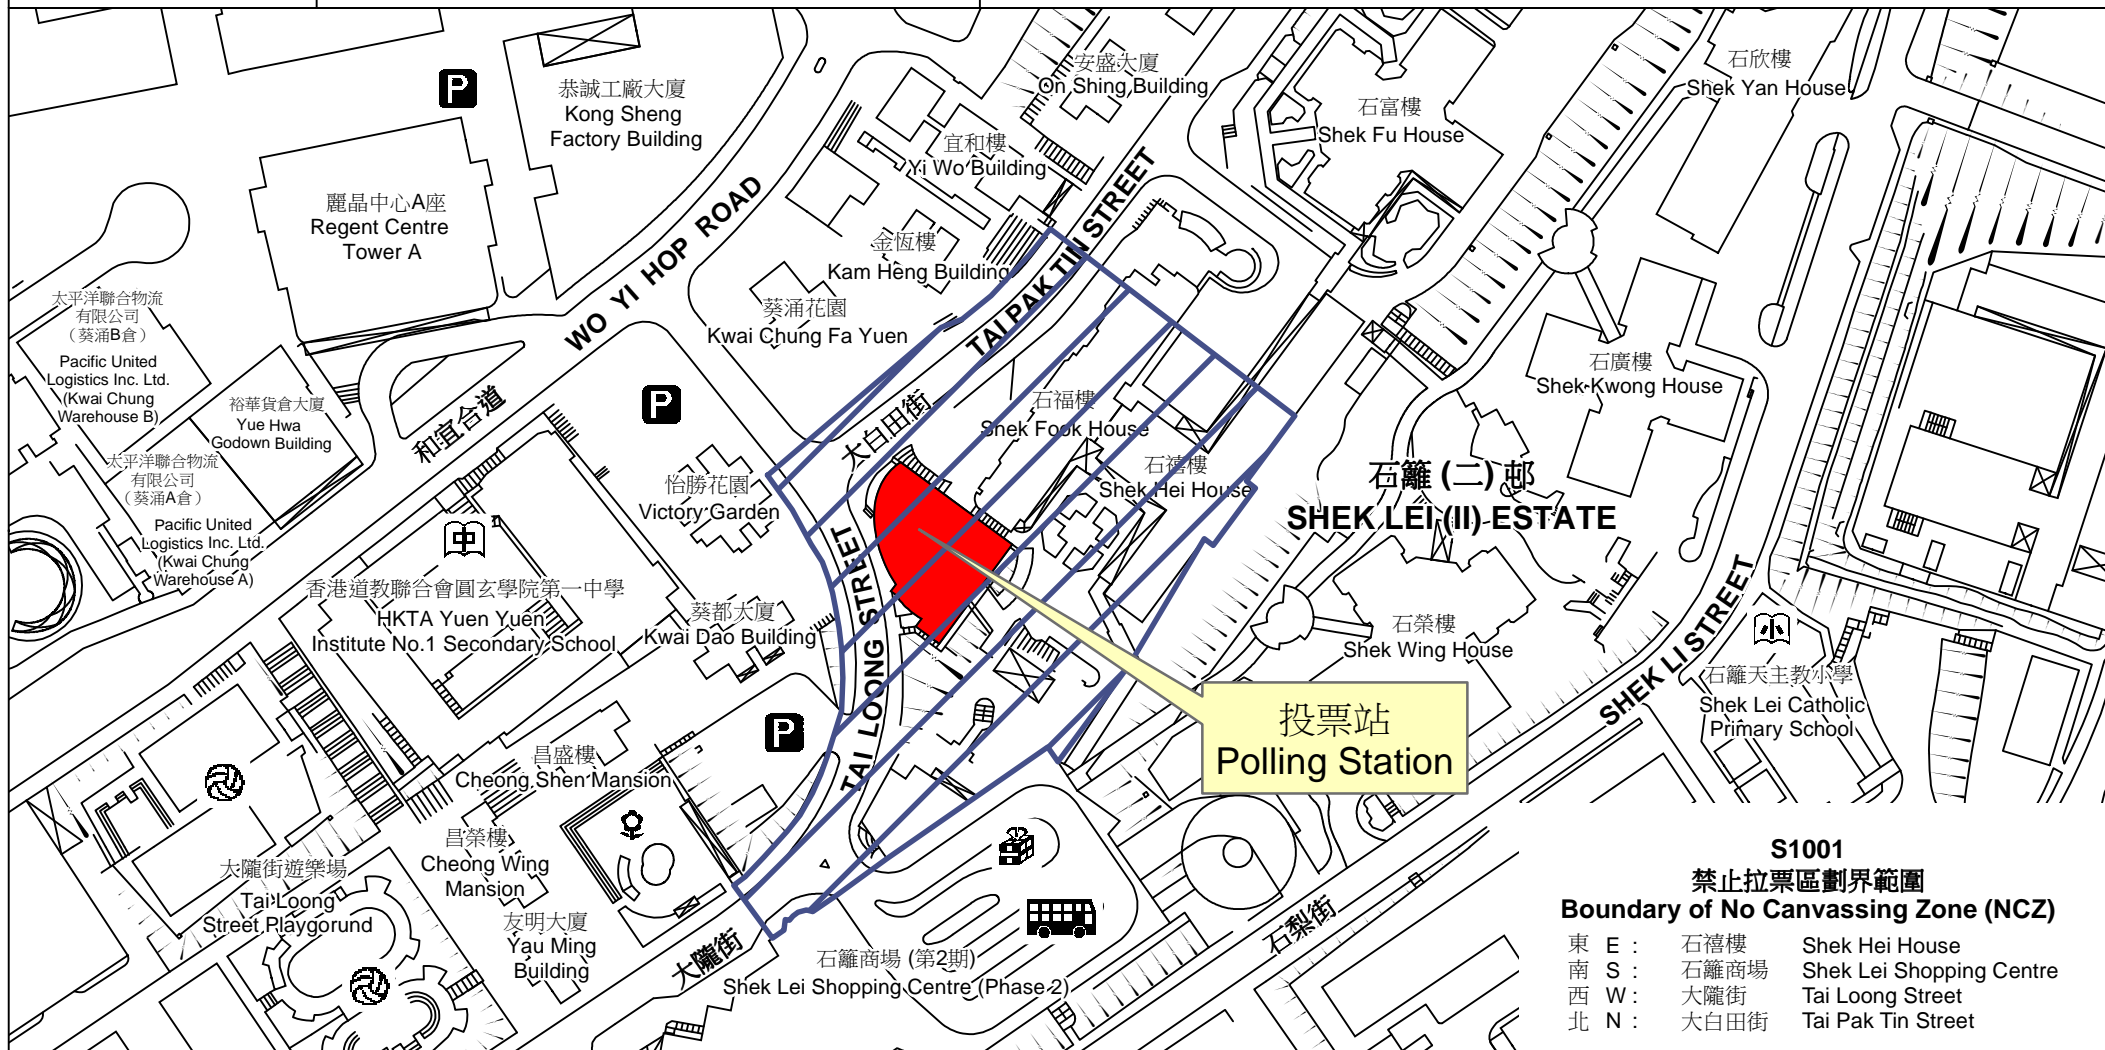

投票站位置圖和禁止拉票區 Polling Station - Location Plan & No Canvassing Zone

投票站編號 Polling Station Code S1001	2016年立法會換屆選舉地方選區編號及名稱 Code & Name of Geographical Constituency for 2016 Legislative Council General Election LC4 新界西 NEW TERRITORIES WEST	名稱及地址 Name & Address 石籬社區會堂 新界葵涌大白田街2號 Shek Lei Community Hall 2 Tai Pak Tin Street, Kwai Chung, New Territories
---	---	--

 禁止拉票區
No Canvassing Zone