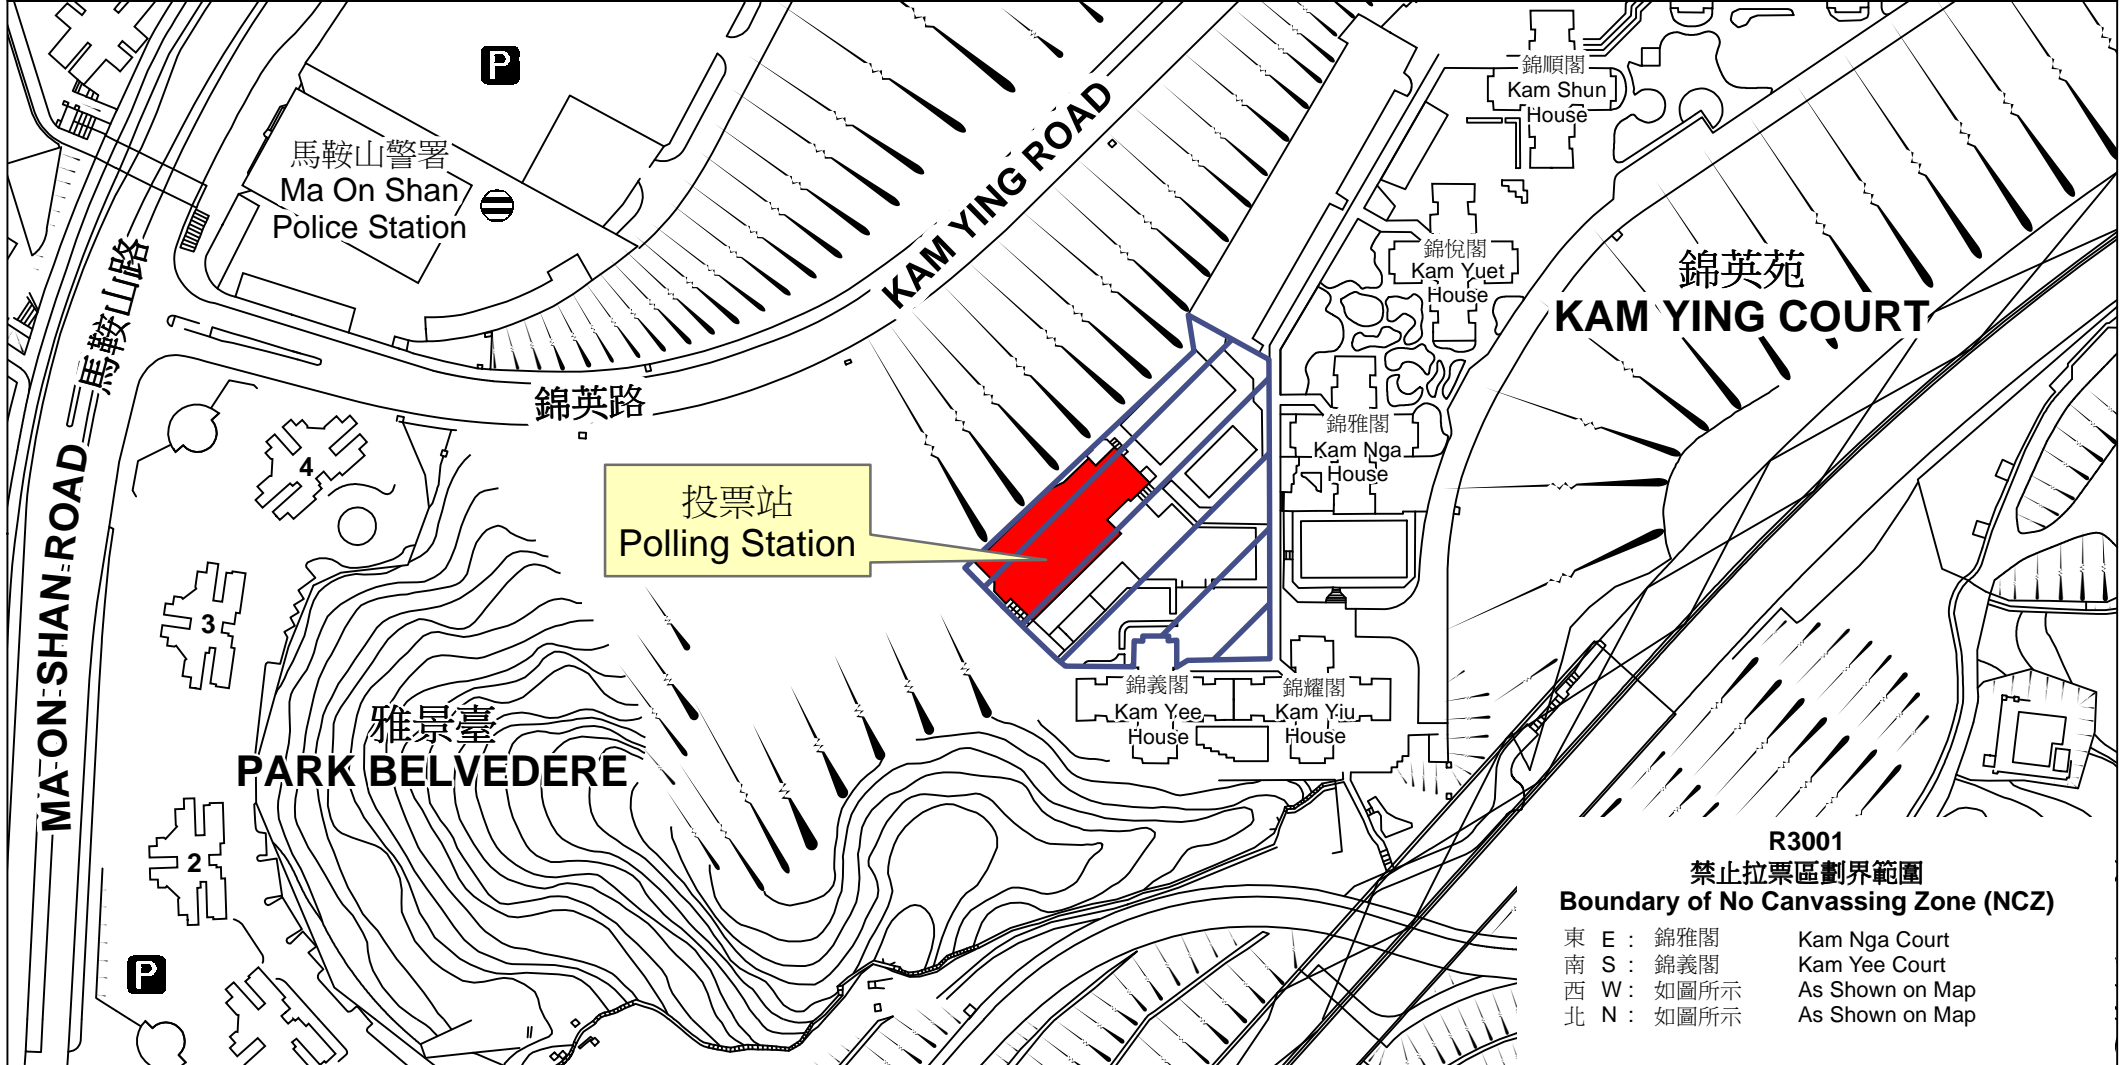

投票站位置圖和禁止拉票區 Polling Station - Location Plan & No Canvassing Zone

投票站編號 Polling Station Code	2016年立法會換屆選舉地方選區編號及名稱 Code & Name of Geographical Constituency for 2016 Legislative Council General Election	名稱及地址 Name & Address
R3001	LC5 新界東 NEW TERRITORIES EAST	吳氏宗親總會泰伯紀念學校 新界沙田馬鞍山錦英苑 Ng Clan's Association Tai Pak Memorial School Kam Ying Court, Ma On Shan, Sha Tin, New Territories

 禁止拉票區
No Canvassing Zone