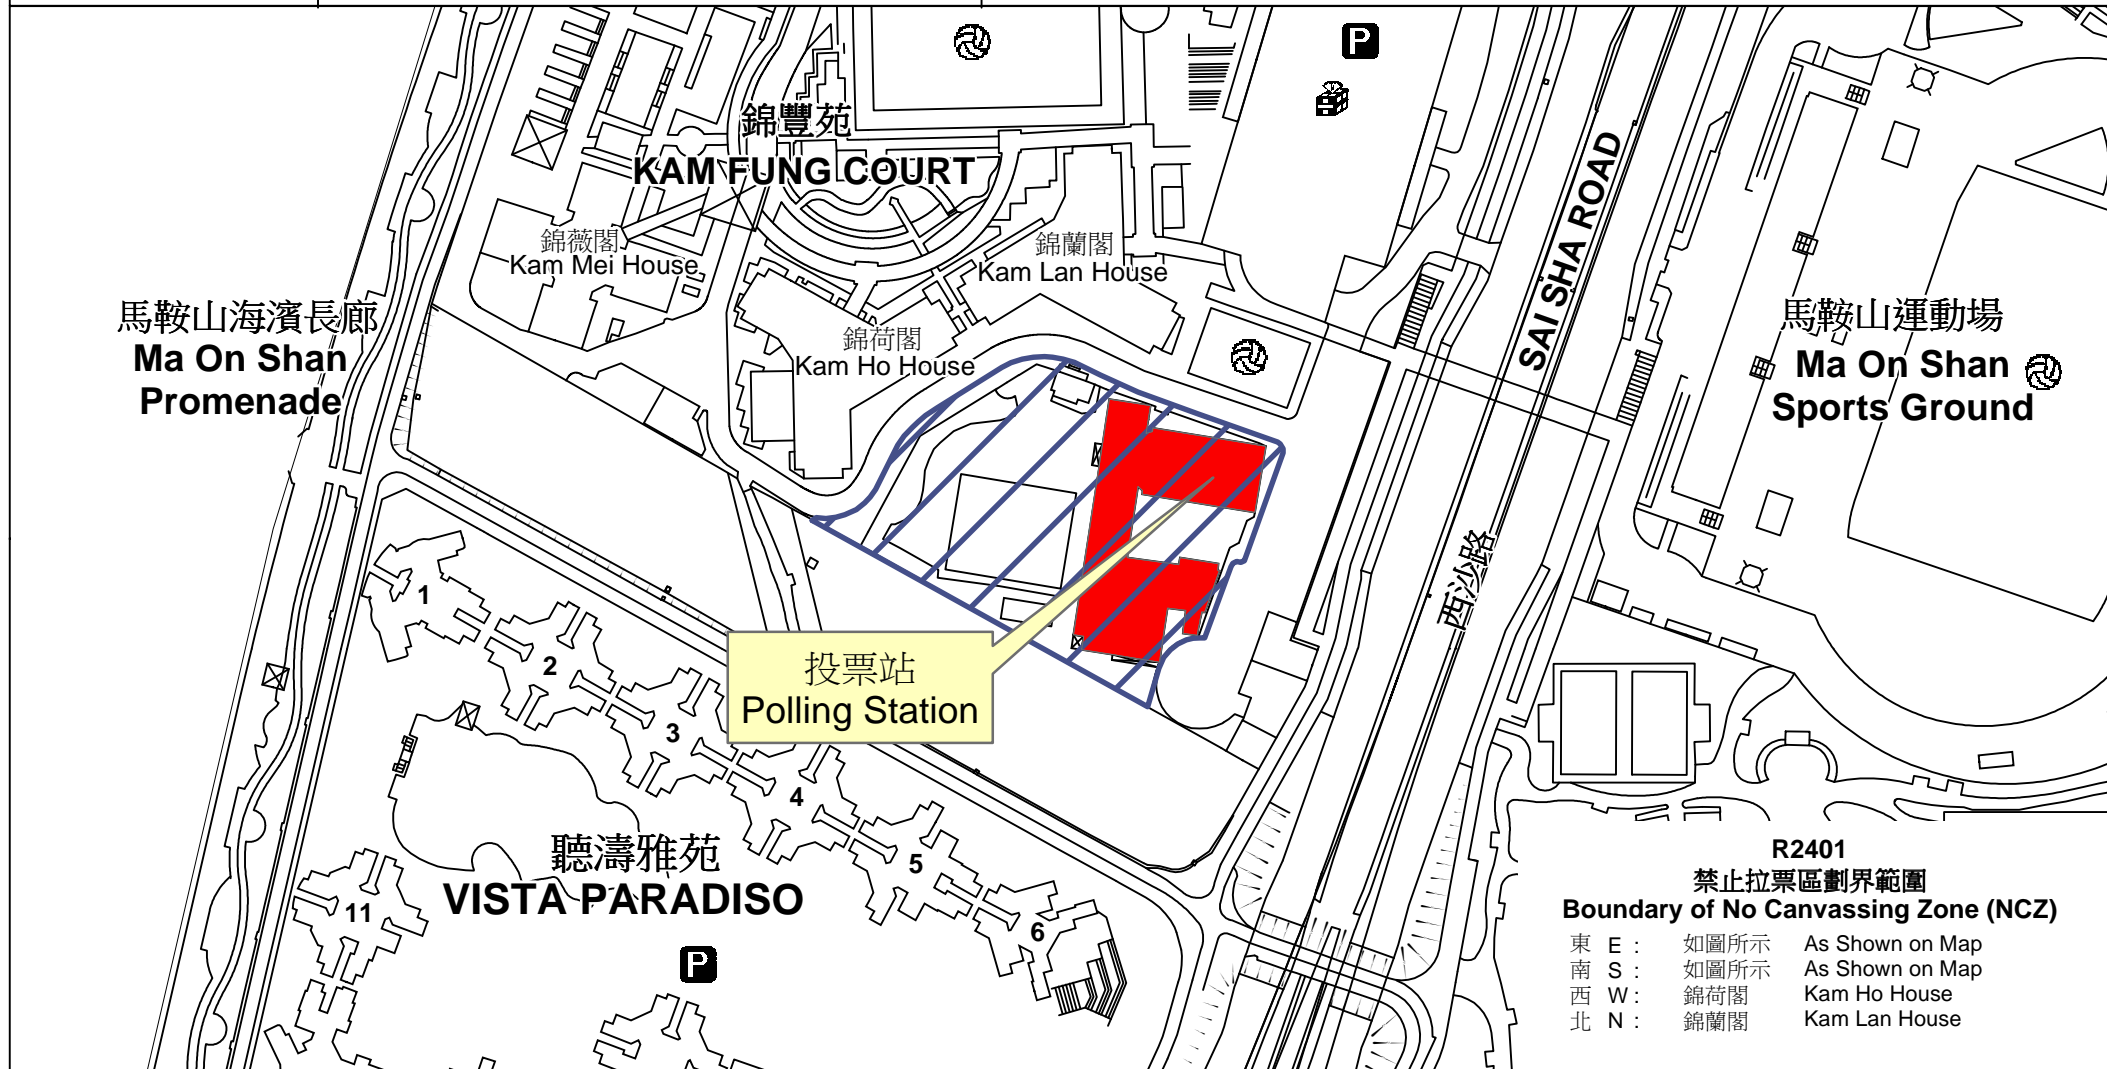

投票站位置圖和禁止拉票區 Polling Station - Location Plan & No Canvassing Zone

投票站編號 Polling Station Code R2401	2016年立法會換屆選舉地方選區編號及名稱 Code & Name of Geographical Constituency for 2016 Legislative Council General Election LC5 新界東 NEW TERRITORIES EAST	名稱及地址 Name & Address 宣道會台山陳元喜小學 新界沙田馬鞍山頌安邨 Christian Alliance Toi Shan H. C. Chan Primary School Chung On Estate, Ma On Shan, Sha Tin, New Territories
---	---	---

**R2401
禁止拉票區劃界範圍
Boundary of No Canvassing Zone (NCZ)**

東 E :	如圖所示	As Shown on Map
南 S :	如圖所示	As Shown on Map
西 W :	錦荷閣	Kam Ho House
北 N :	錦蘭閣	Kam Lan House

 禁止拉票區
No Canvassing Zone