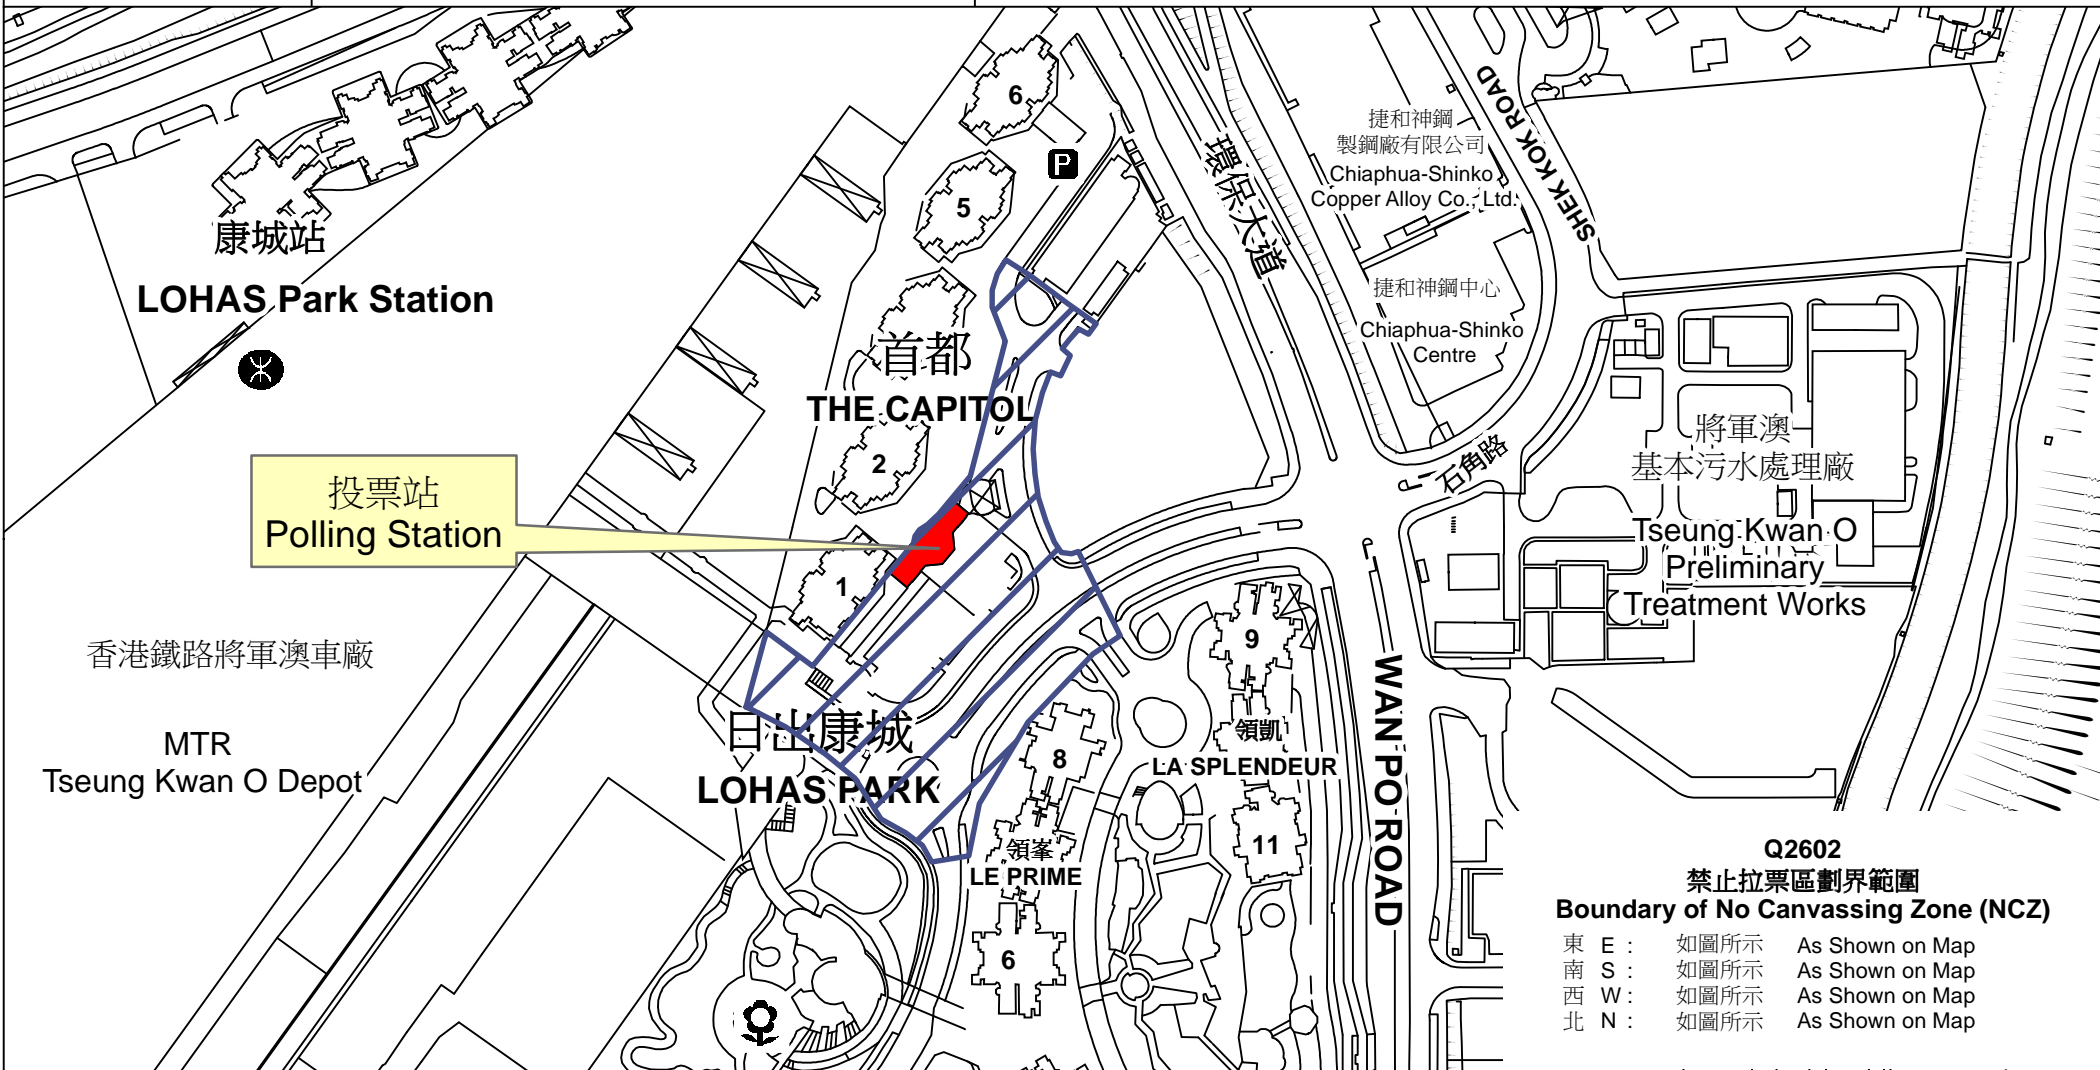

投票站位置圖和禁止拉票區 Polling Station - Location Plan & No Canvassing Zone

投票站編號 Polling Station Code  <b>Q2602</b>	2016年立法會換屆選舉地方選區編號及名稱 Code & Name of Geographical Constituency for 2016 Legislative Council General Election  <b>LC5                      新界東                      NEW TERRITORIES EAST</b>	名稱及地址 Name & Address  康城社區會堂 新界將軍澳日出康城首都 <b>Lohas Park Community Hall                      The Capitol, LOHAS Park, Tseung Kwan O, New Territories</b>
---	---	---

**Q2602**  
**禁止拉票區劃界範圍**  
**Boundary of No Canvassing Zone (NCZ)**

東 E :	如圖所示	As Shown on Map
南 S :	如圖所示	As Shown on Map
西 W :	如圖所示	As Shown on Map
北 N :	如圖所示	As Shown on Map

 禁止拉票區  
 No Canvassing Zone