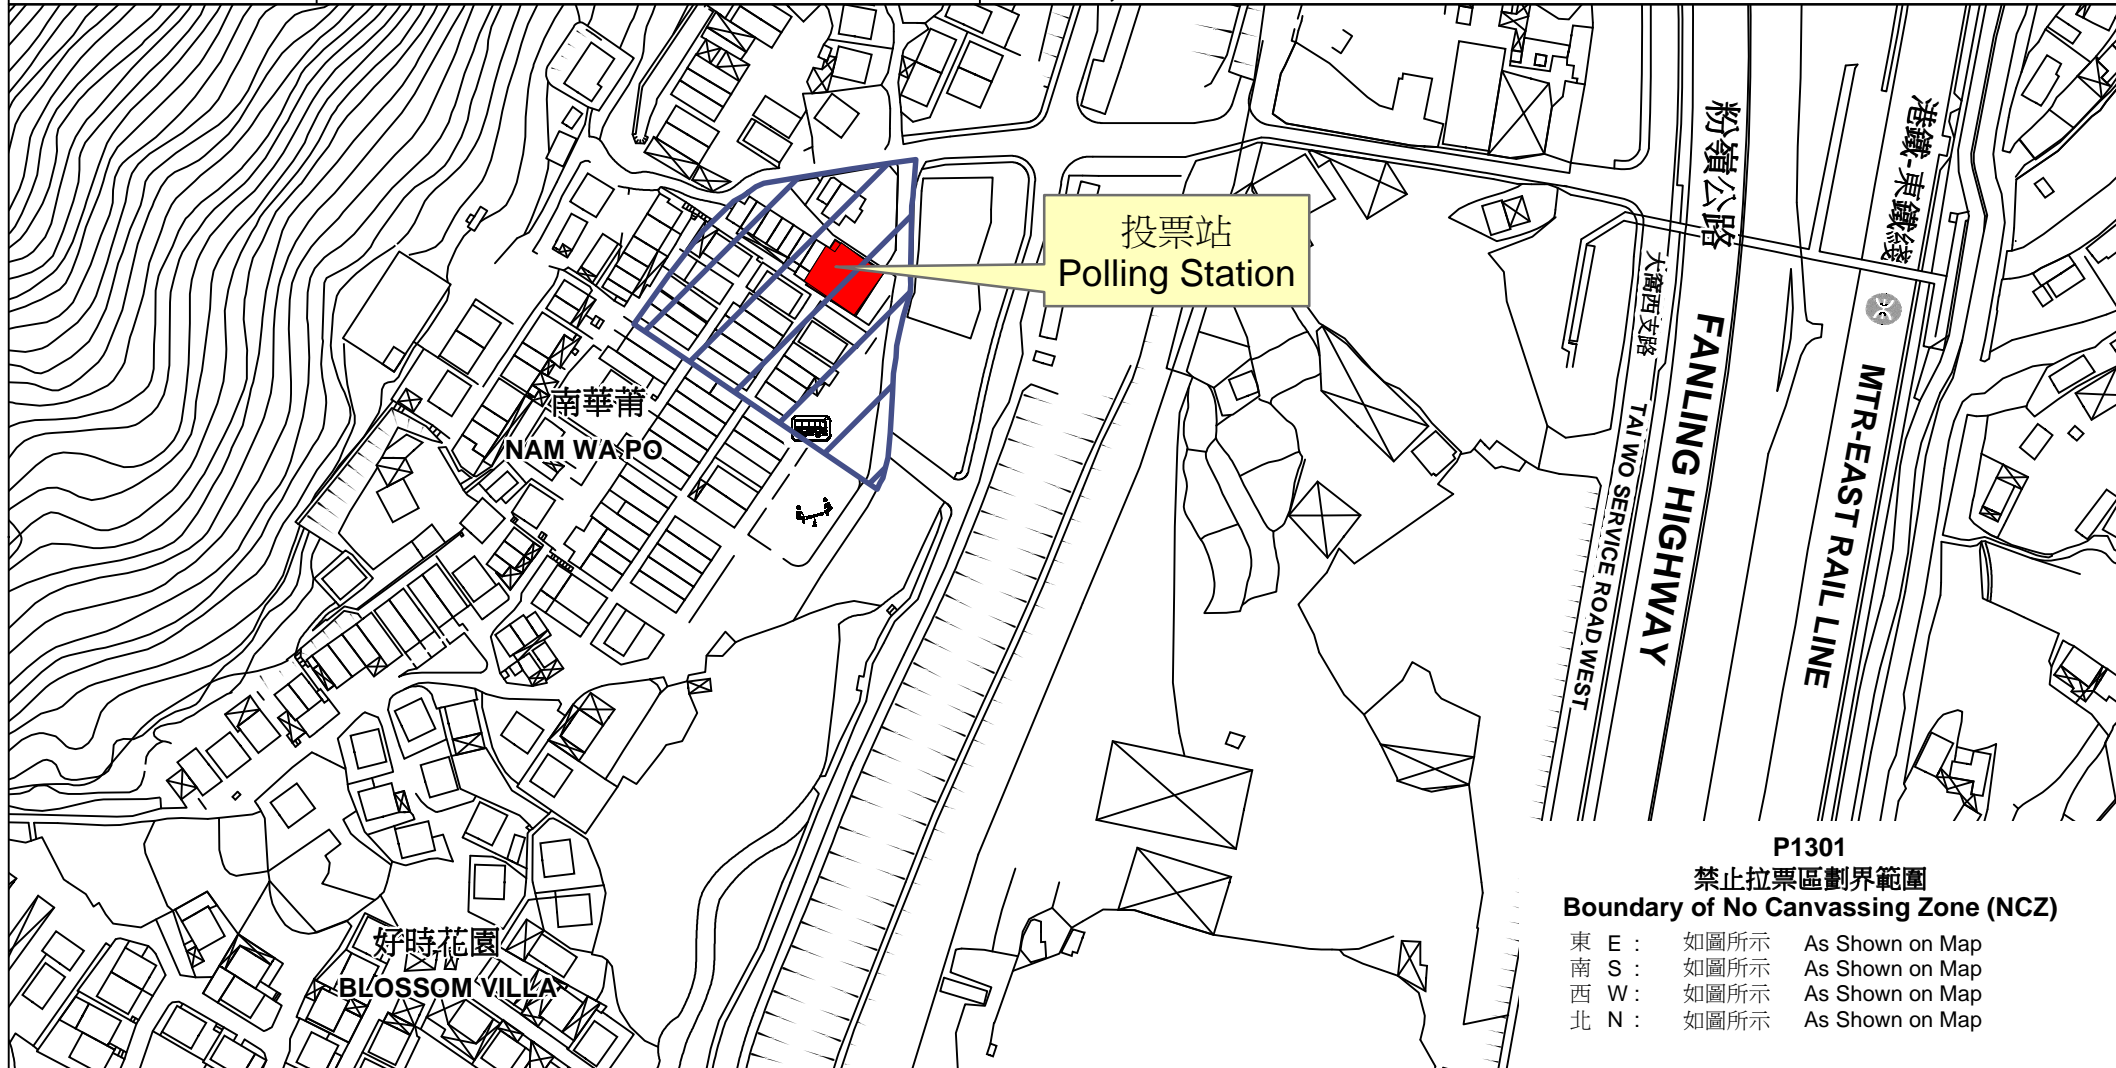

# 投票站位置圖和禁止拉票區 Polling Station - Location Plan & No Canvassing Zone

投票站編號 Polling Station Code  <b>P1301</b>	2016年立法會換屆選舉地方選區編號及名稱 Code & Name of Geographical Constituency for 2016 Legislative Council General Election  <b>LC5                      新界東                      NEW TERRITORIES EAST</b>	名稱及地址 Name & Address  南華莆村崇真堂 新界大埔林村谷大窩西支路南華莆村2號 <b>Nam Wah Po Village Tsung Tsin Church                      No. 2, Nam Wah Po Village, Tai Wo Service Road West, Lam Tsuen Valley,                      Tai Po, New Territories</b>
---	---	--

**P1301**  
**禁止拉票區劃界範圍**  
**Boundary of No Canvassing Zone (NCZ)**

東 E :	如圖所示	As Shown on Map
南 S :	如圖所示	As Shown on Map
西 W :	如圖所示	As Shown on Map
北 N :	如圖所示	As Shown on Map

 禁止拉票區  
 No Canvassing Zone