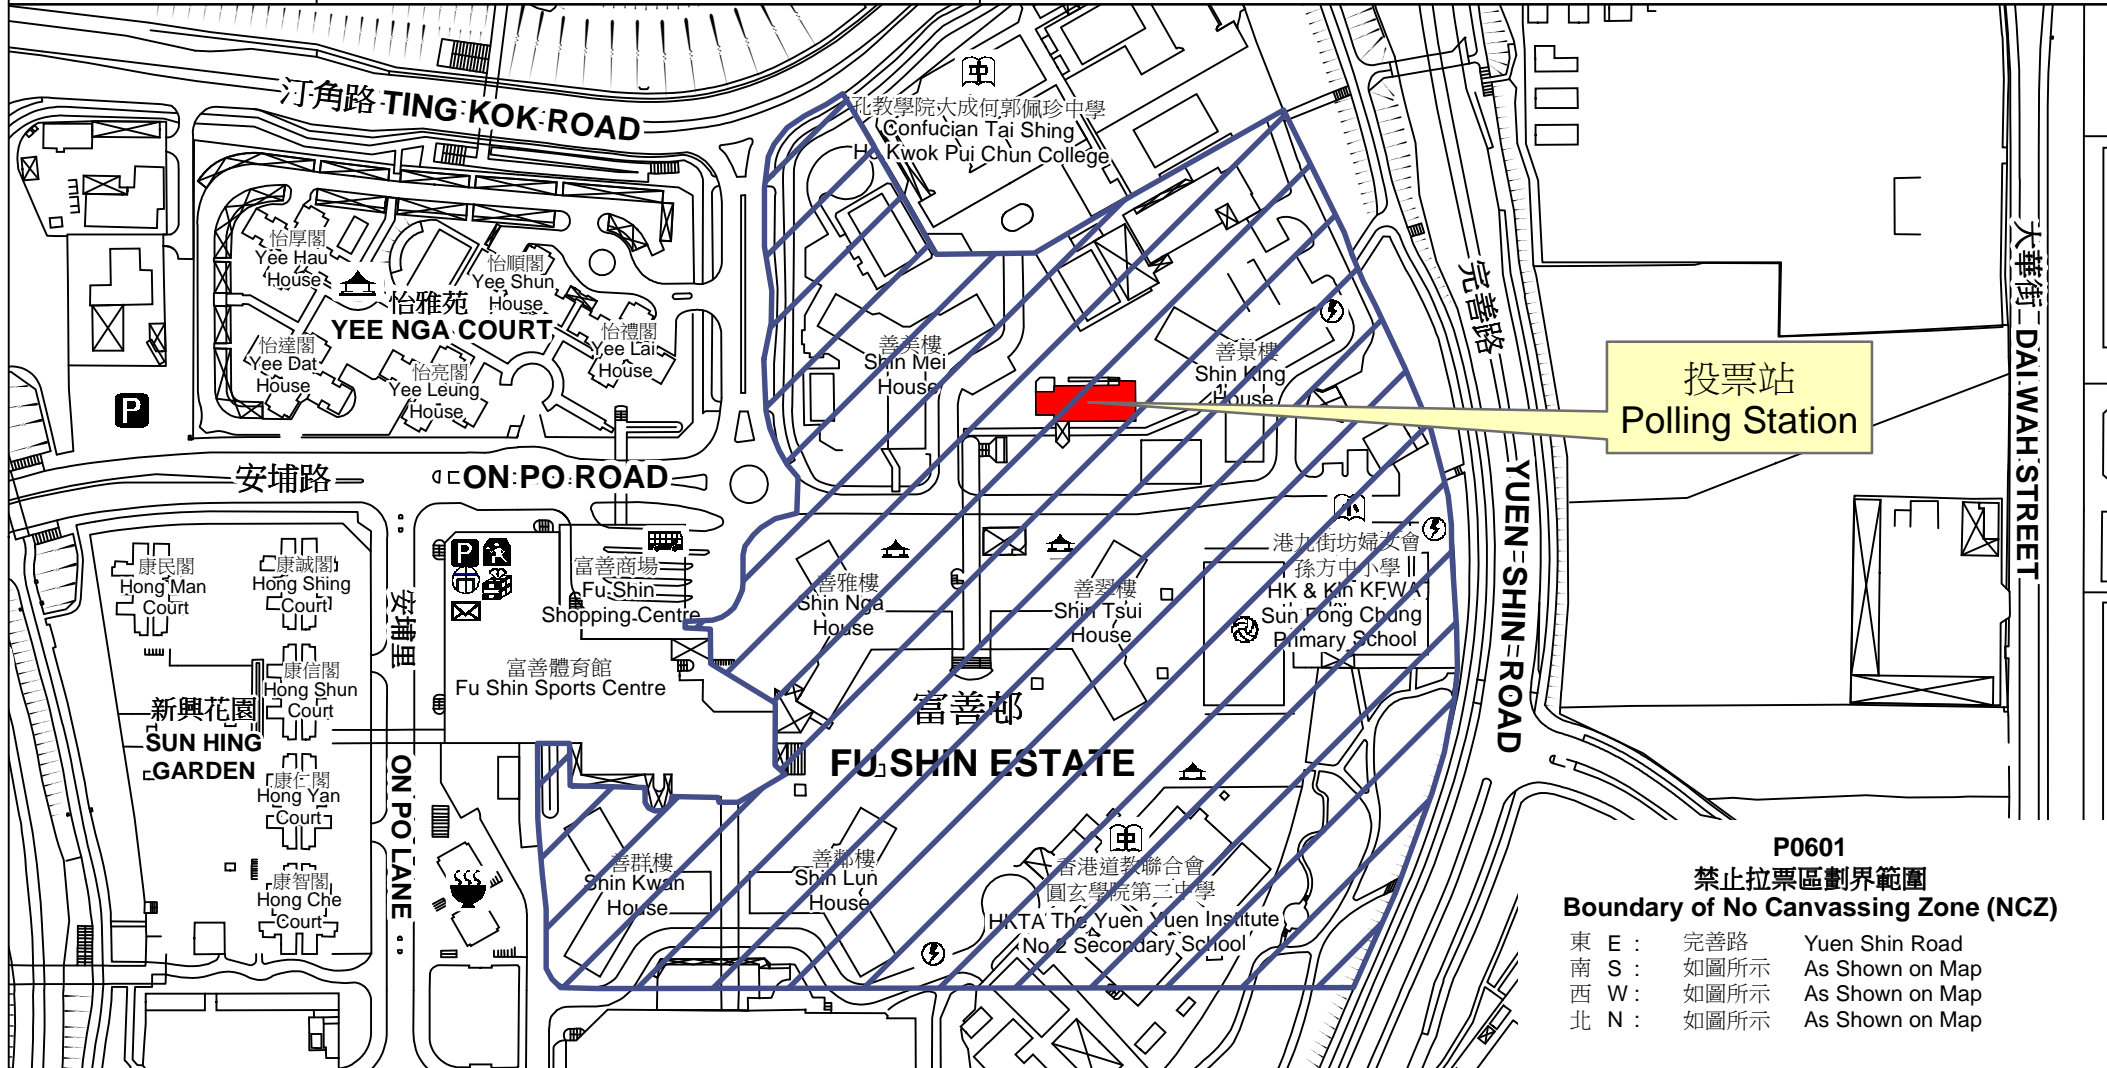

投票站位置圖和禁止拉票區 Polling Station - Location Plan & No Canvassing Zone

投票站編號 Polling Station Code P0601	2016年立法會換屆選舉地方選區編號及名稱 Code & Name of Geographical Constituency for 2016 Legislative Council General Election LC5 新界東 NEW TERRITORIES EAST	名稱及地址 Name & Address 富善社區會堂 新界大埔富善邨 Fu Shin Community Hall Fu Shin Estate, Tai Po, New Territories
---	--	---

**P0601
禁止拉票區劃界範圍
Boundary of No Canvassing Zone (NCZ)**

東 E :	完善路	Yuen Shin Road
南 S :	如圖所示	As Shown on Map
西 W :	如圖所示	As Shown on Map
北 N :	如圖所示	As Shown on Map

 禁止拉票區
No Canvassing Zone