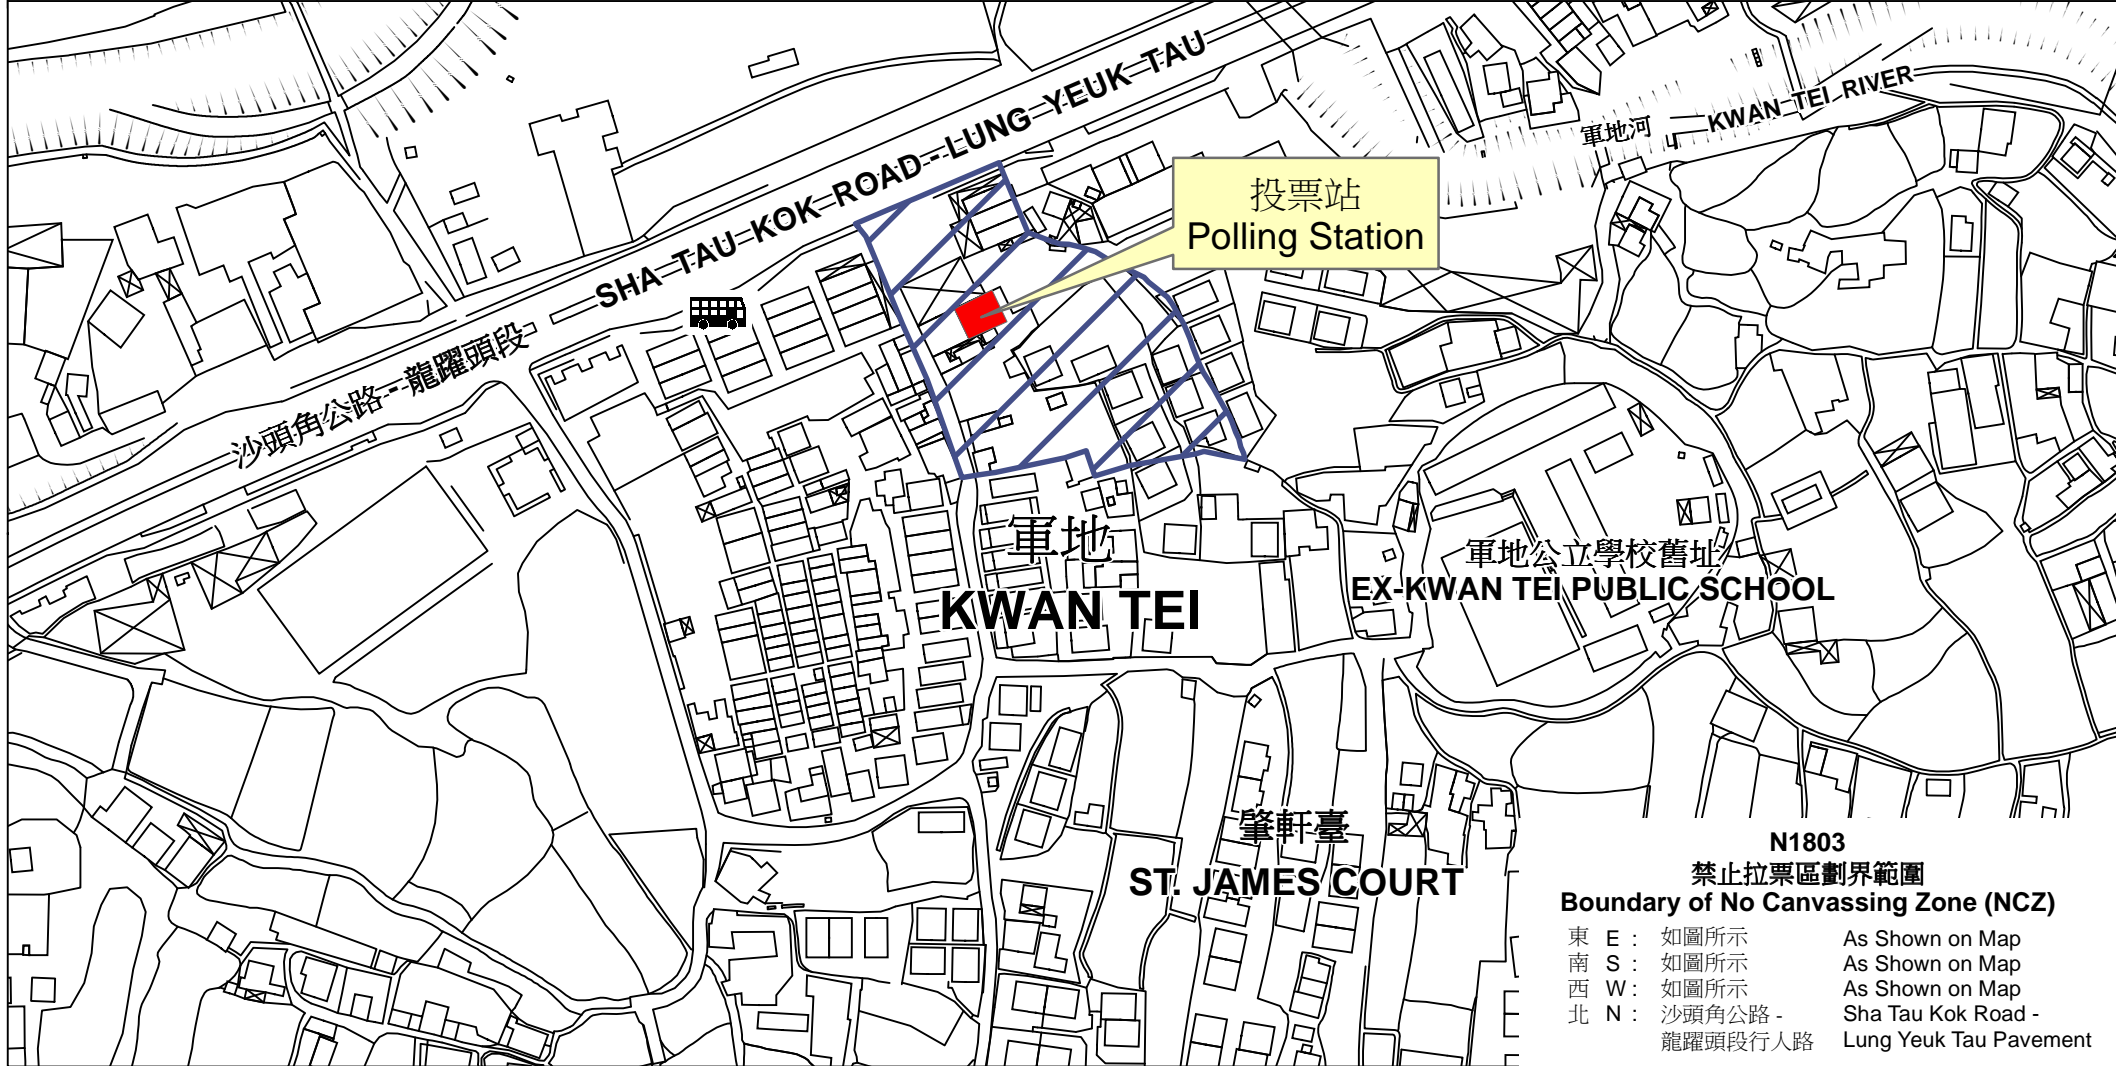

投票站位置圖和禁止拉票區 Polling Station - Location Plan & No Canvassing Zone

<p>投票站編號 Polling Station Code</p> <p><b>N1803</b></p>	<p>2016年立法會換屆選舉地方選區編號及名稱 Code &amp; Name of Geographical Constituency for 2016 Legislative Council General Election</p> <p><b>LC5 新界東 NEW TERRITORIES EAST</b></p>	<p>名稱及地址 Name &amp; Address</p> <p>軍地蔬菜產銷有限責任合作社 新界粉嶺沙頭角公路地段DD83 Kwan Ti Vegetable Marketing Co-operative Society, Limited DD83 Sha Tau Kok Road, Fanling, New Territories</p>
---	--	--

 禁止拉票區  
No Canvassing Zone