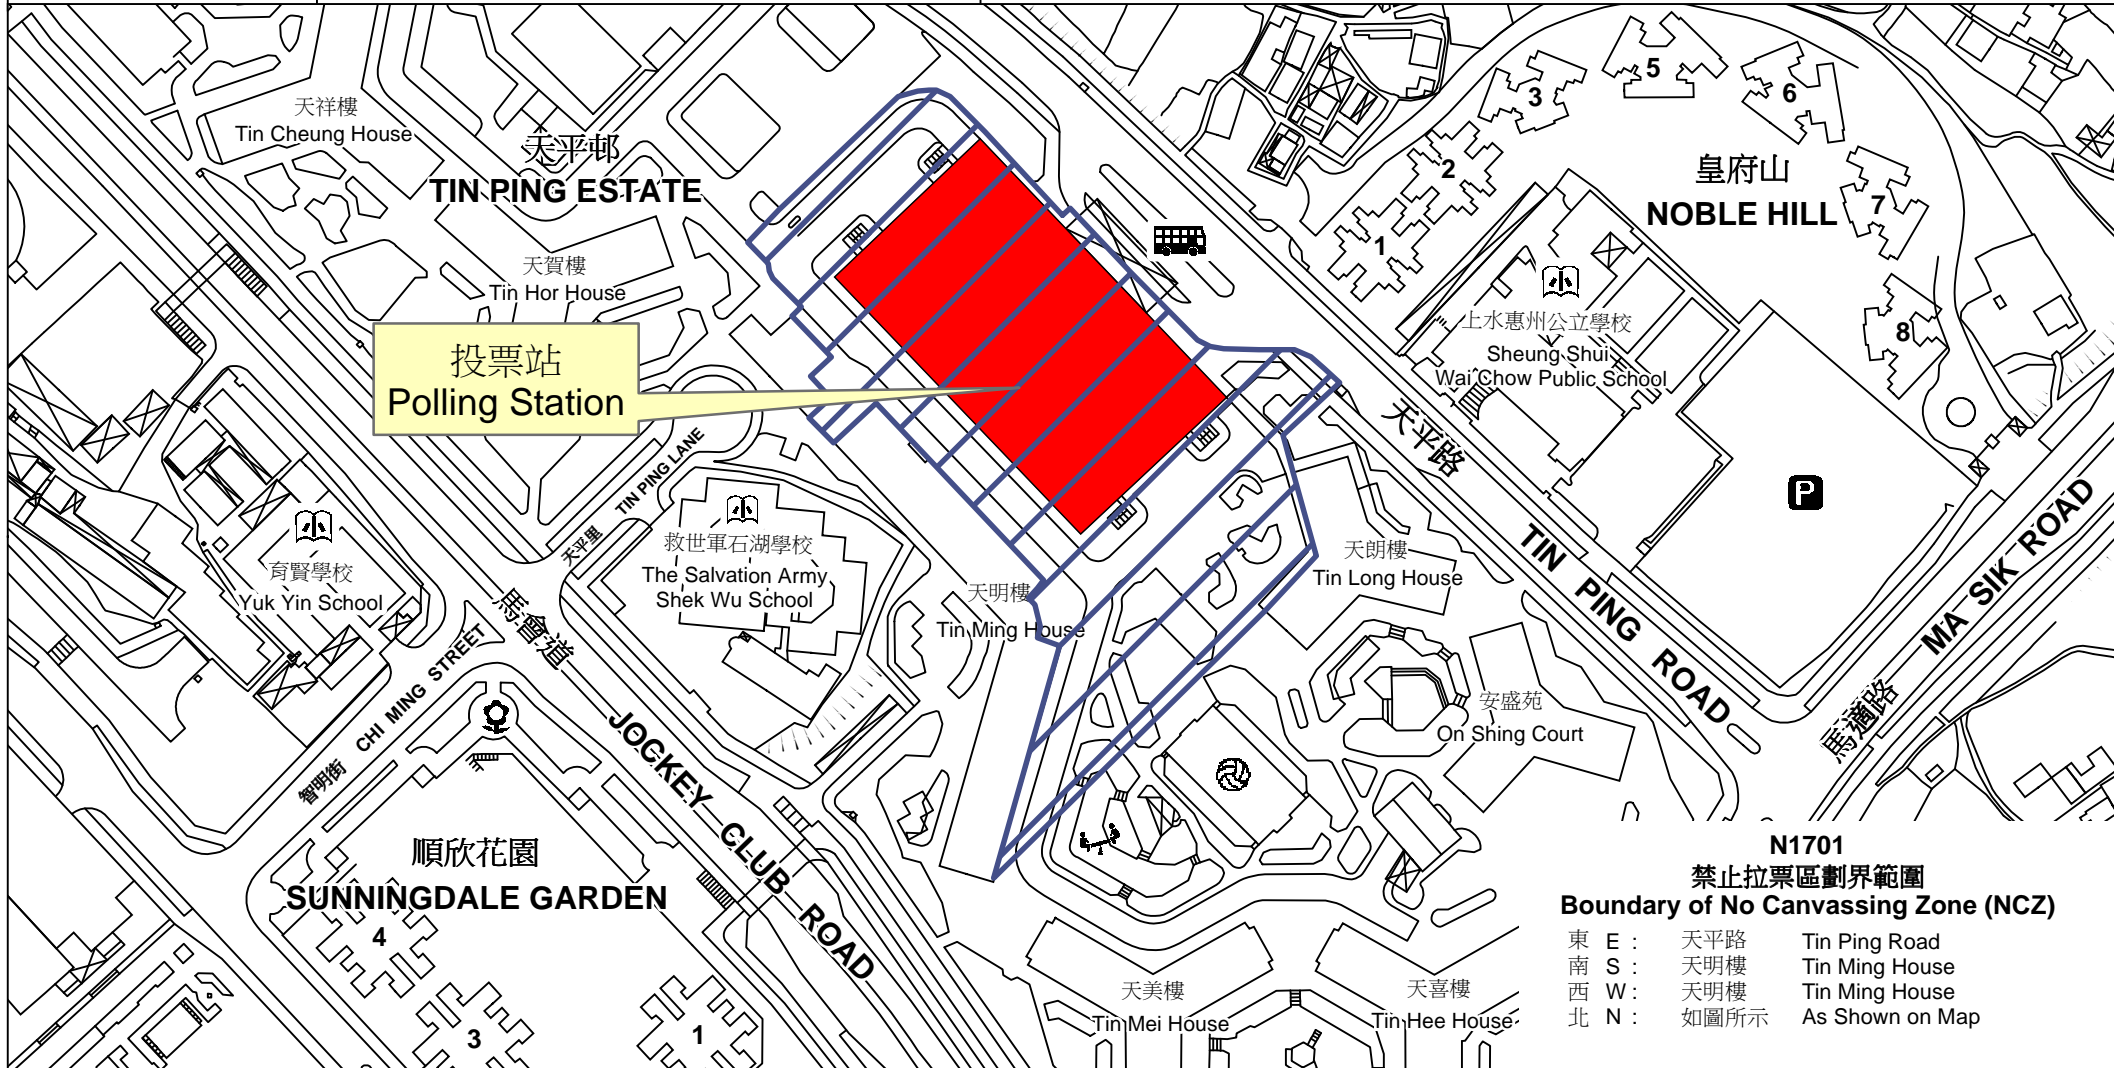

# 投票站位置圖和禁止拉票區 Polling Station - Location Plan & No Canvassing Zone

投票站編號 Polling Station Code  <b>N1701</b>	2016年立法會換屆選舉地方選區編號及名稱 Code & Name of Geographical Constituency for 2016 Legislative Council General Election  <b>LC5 新界東 NEW TERRITORIES EAST</b>	名稱及地址 Name & Address  天平體育館 新界上水天平邨天平商場3樓 <b>Tin Ping Sports Centre 3/F, Tin Ping Shopping Centre, Tin Ping Estate, Sheung Shui, New Territories</b>
---	---	---

 禁止拉票區  
No Canvassing Zone