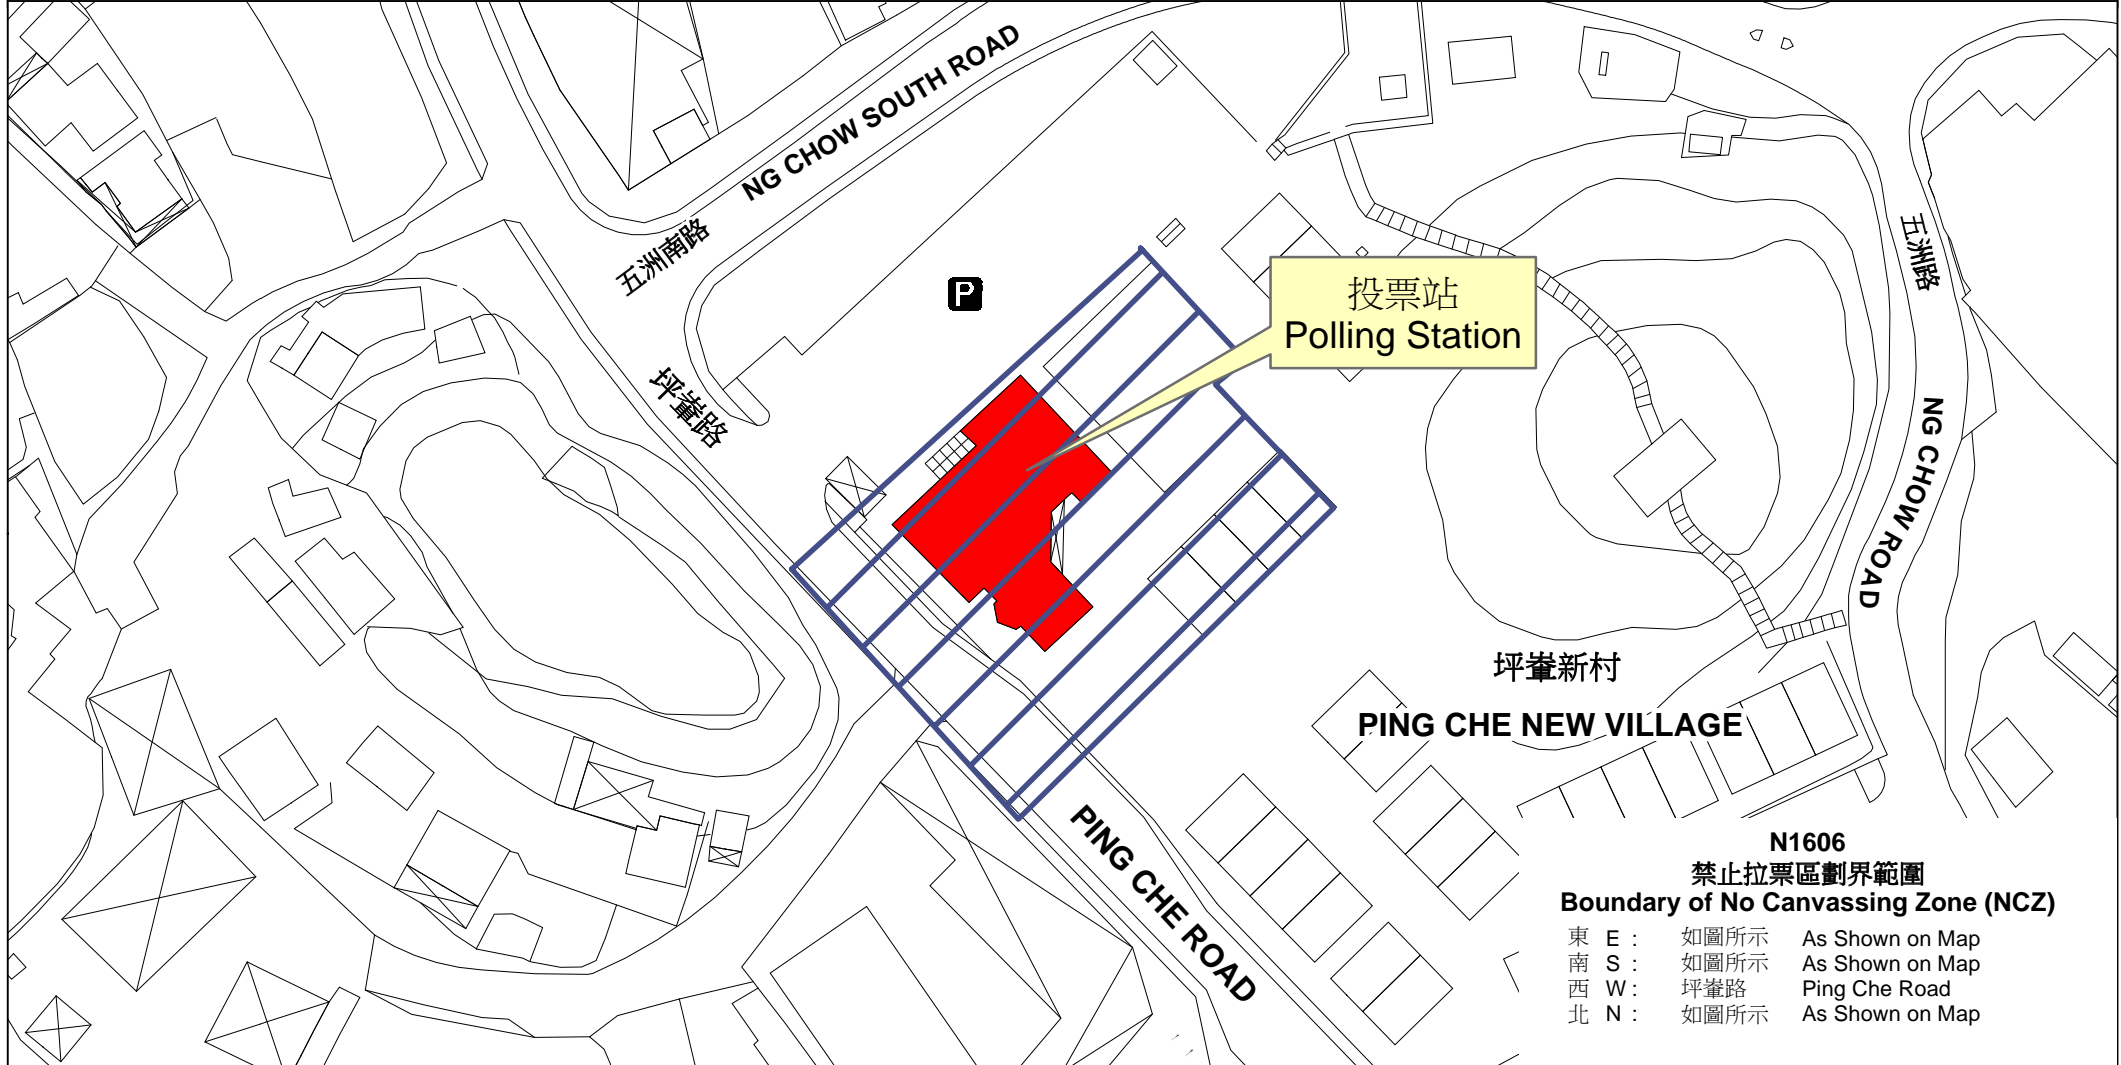

投票站位置圖和禁止拉票區 Polling Station - Location Plan & No Canvassing Zone

投票站編號 Polling Station Code N1606	2016年立法會換屆選舉地方選區編號及名稱 Code & Name of Geographical Constituency for 2016 Legislative Council General Election LC5 新界東 NEW TERRITORIES EAST	名稱及地址 Name & Address 打鼓嶺社區會堂 新界打鼓嶺坪輦路136號打鼓嶺鄉村中心政府大樓地下 Ta Kwu Ling Community Hall G/F, Ta Kwu Ling Rural Centre Government Building, 136 Ping Che Road, Ta Kwu Ling, New Territories
---	---	--

 禁止拉票區
No Canvassing Zone