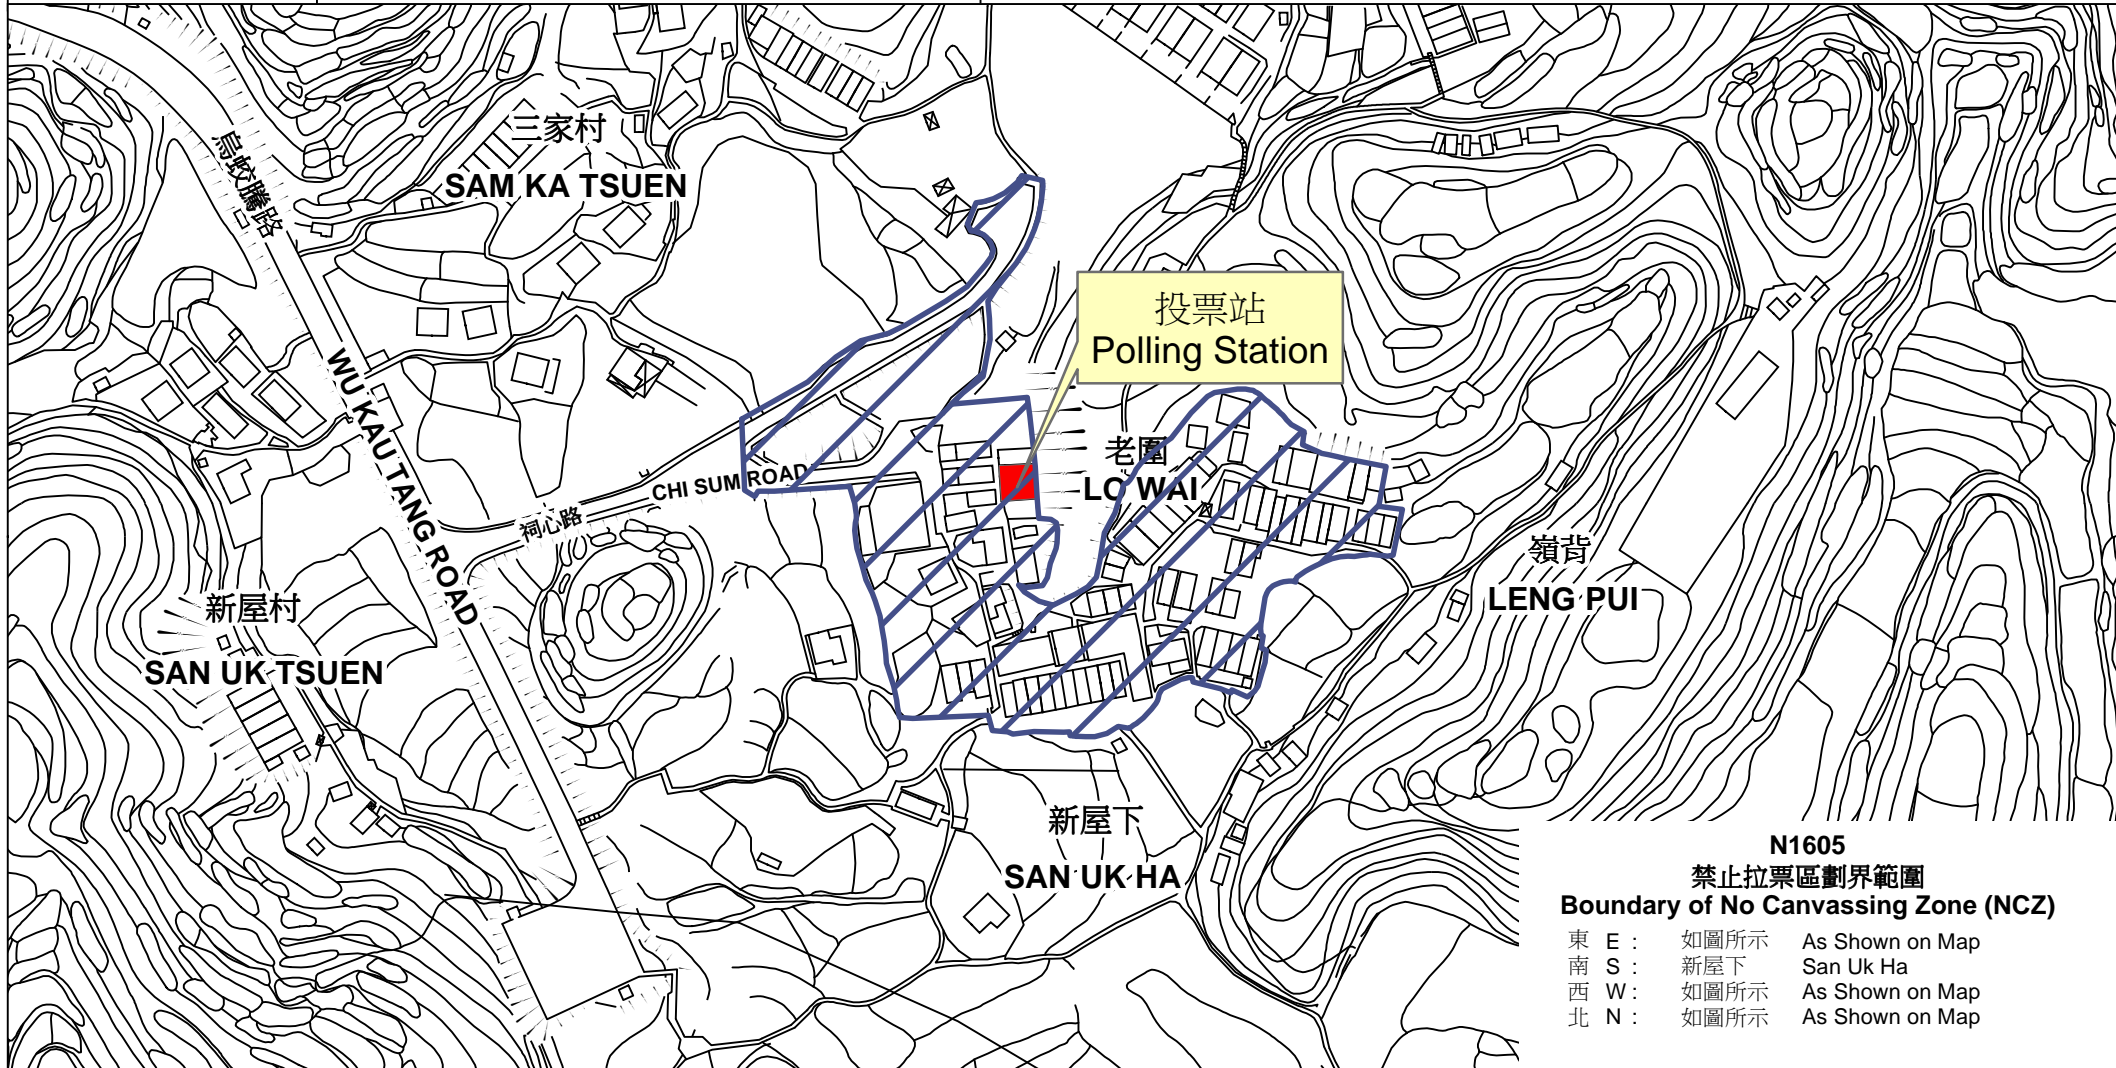

投票站位置圖和禁止拉票區 Polling Station - Location Plan & No Canvassing Zone

投票站編號 Polling Station Code N1605	2016年立法會換屆選舉地方選區編號及名稱 Code & Name of Geographical Constituency for 2016 Legislative Council General Election LC5 新界東 NEW TERRITORIES EAST	名稱及地址 Name & Address 李氏宗祠 新界沙頭角烏蛟騰村祠心路103號 Lee's Ancestral Hall 103 Chi Sum Road, Wu Kau Tang Village, Sha Tau Kok, New Territories
---	---	--

 禁止拉票區
No Canvassing Zone