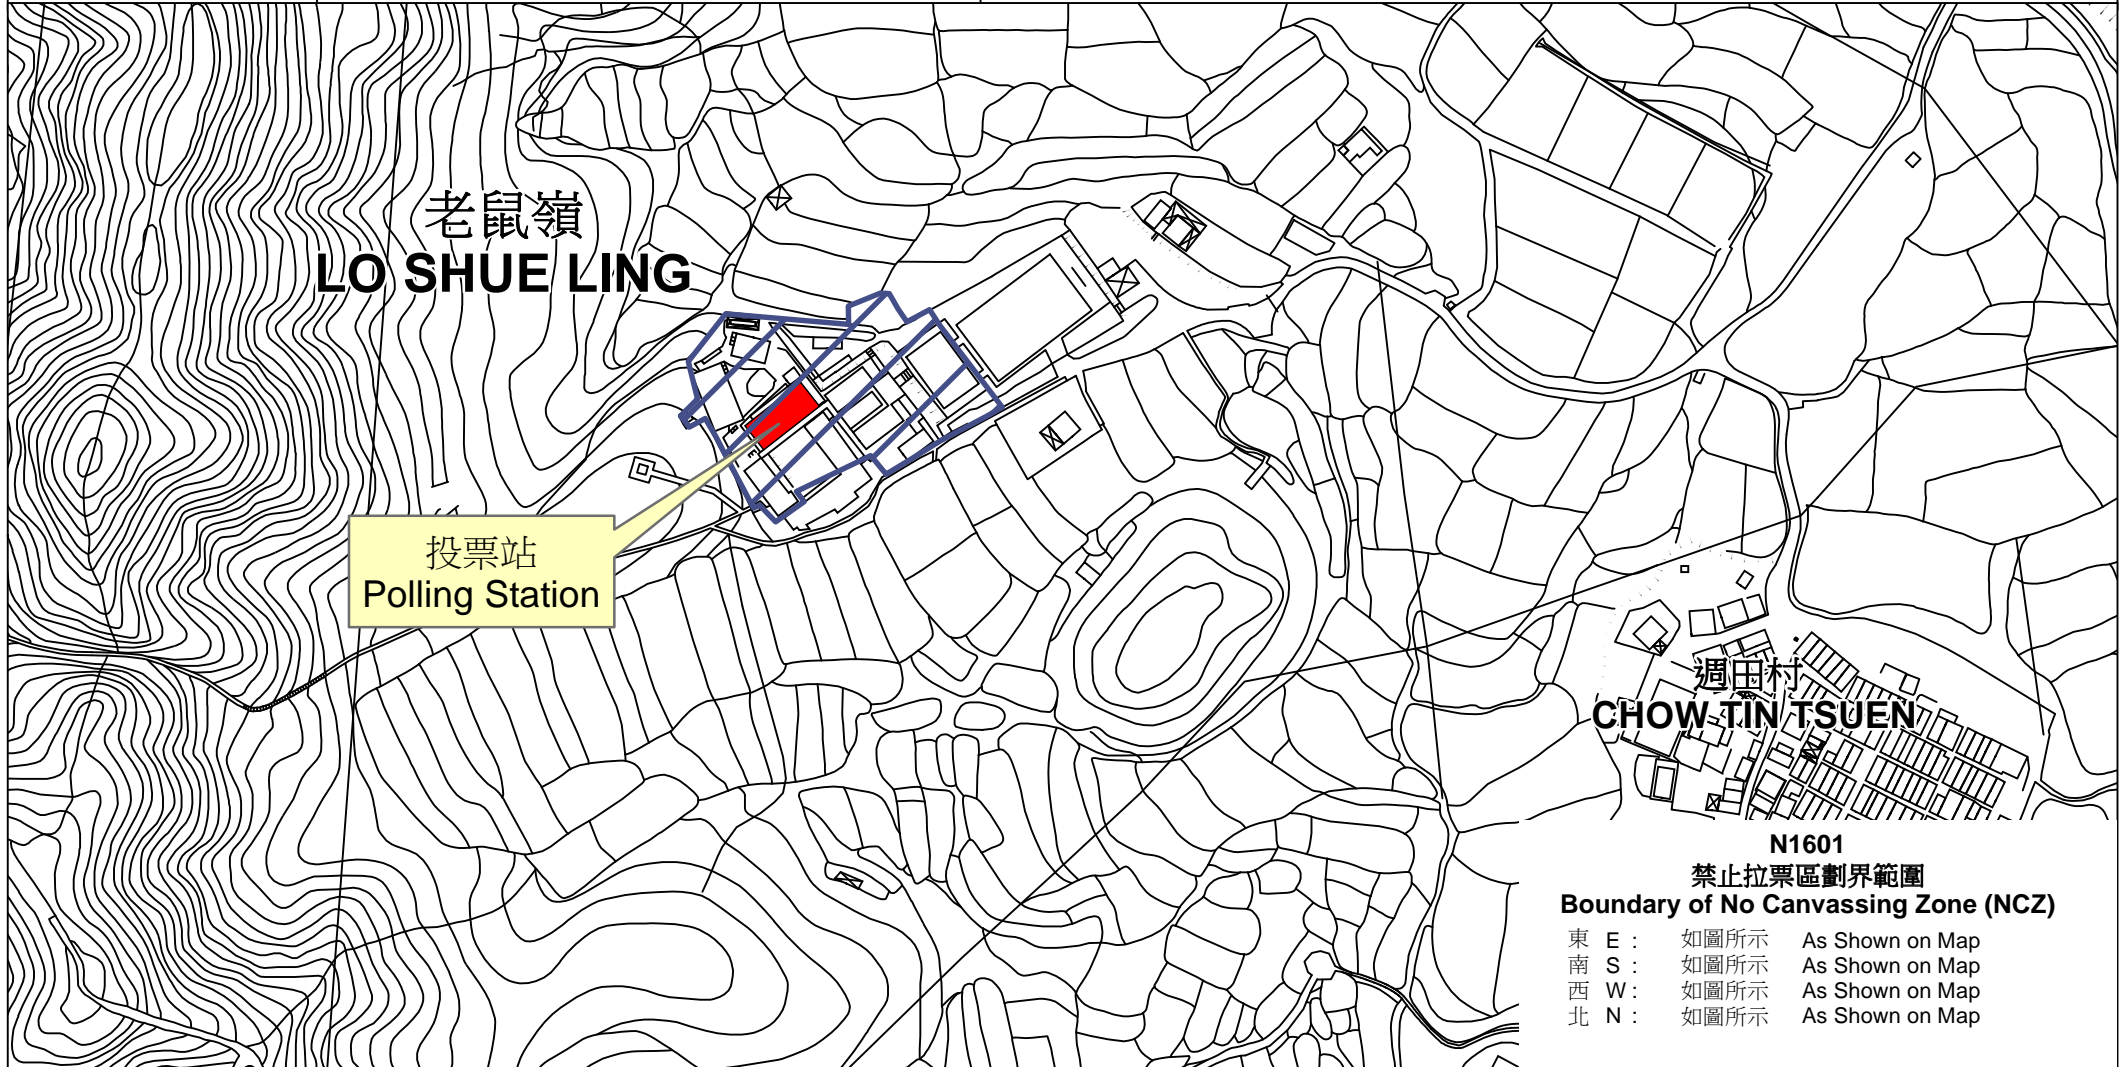

投票站位置圖和禁止拉票區 Polling Station - Location Plan & No Canvassing Zone

投票站編號
Polling Station Code

N1601

2016年立法會換屆選舉地方選區編號及名稱
Code & Name of Geographical Constituency
for 2016 Legislative Council General Election

LC5
新界東
NEW TERRITORIES EAST

名稱及地址
Name & Address

打鼓嶺嶺英公立學校
新界北區打鼓嶺週田村
Ta Ku Ling Ling Ying Public School
Chow Tin Village, Ta Ku Ling, North District, New Territories

N1601
禁止拉票區劃界範圍
Boundary of No Canvassing Zone (NCZ)

東 E :	如圖所示	As Shown on Map
南 S :	如圖所示	As Shown on Map
西 W :	如圖所示	As Shown on Map
北 N :	如圖所示	As Shown on Map

禁止拉票區
No Canvassing Zone