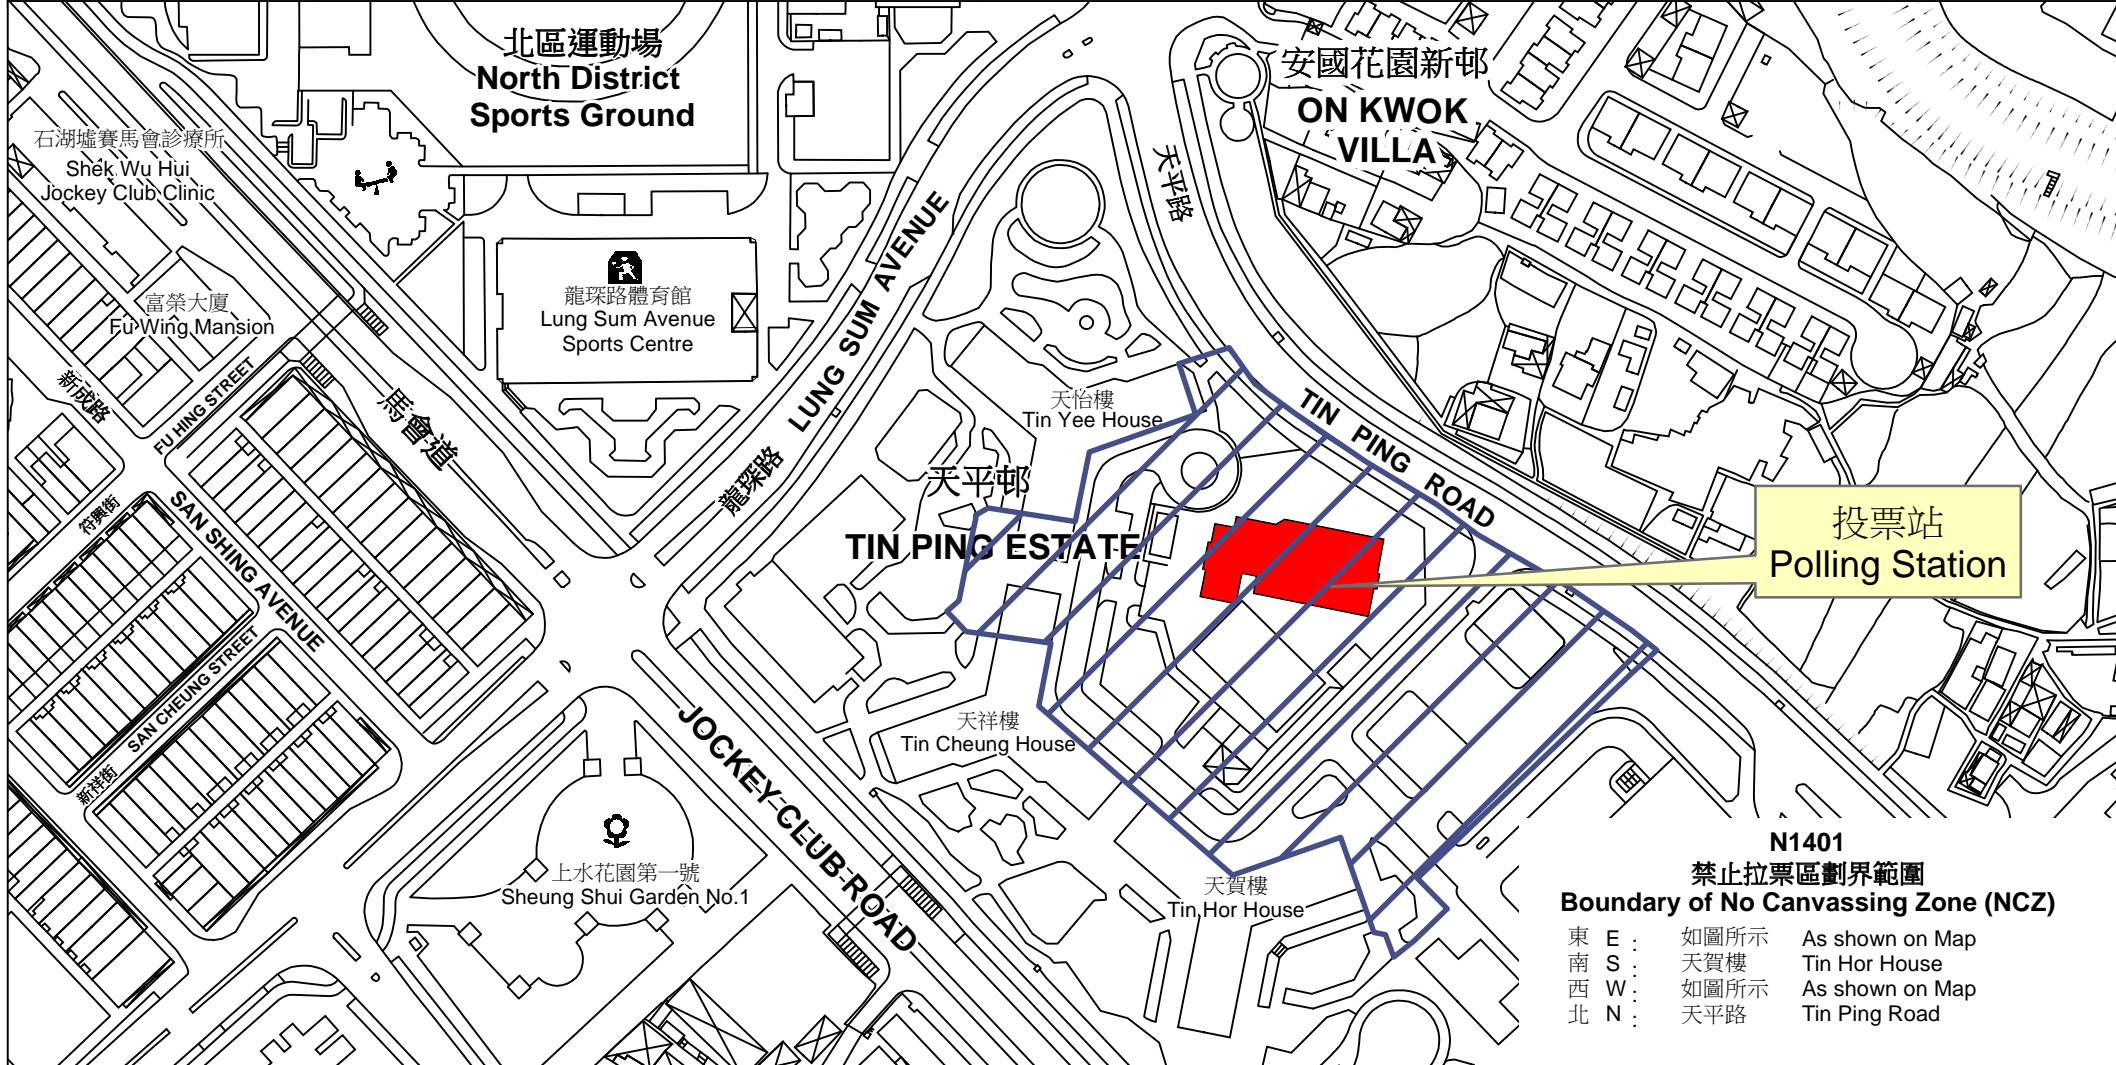

投票站位置圖和禁止拉票區 Polling Station - Location Plan & No Canvassing Zone

投票站編號 Polling Station Code N1401	2016年立法會換屆選舉地方選區編號及名稱 Code & Name of Geographical Constituency for 2016 Legislative Council General Election LC5 新界東 NEW TERRITORIES EAST	名稱及地址 Name & Address 石湖墟公立學校 新界上水天平邨 Shek Wu Hui Public School Tin Ping Estate, Sheung Shui, New Territories
---	---	---

**N1401
禁止拉票區劃界範圍
Boundary of No Canvassing Zone (NCZ)**

東 E :	如圖所示	As shown on Map
南 S :	天賀樓	Tin Hor House
西 W :	如圖所示	As shown on Map
北 N :	天平路	Tin Ping Road

 禁止拉票區
No Canvassing Zone