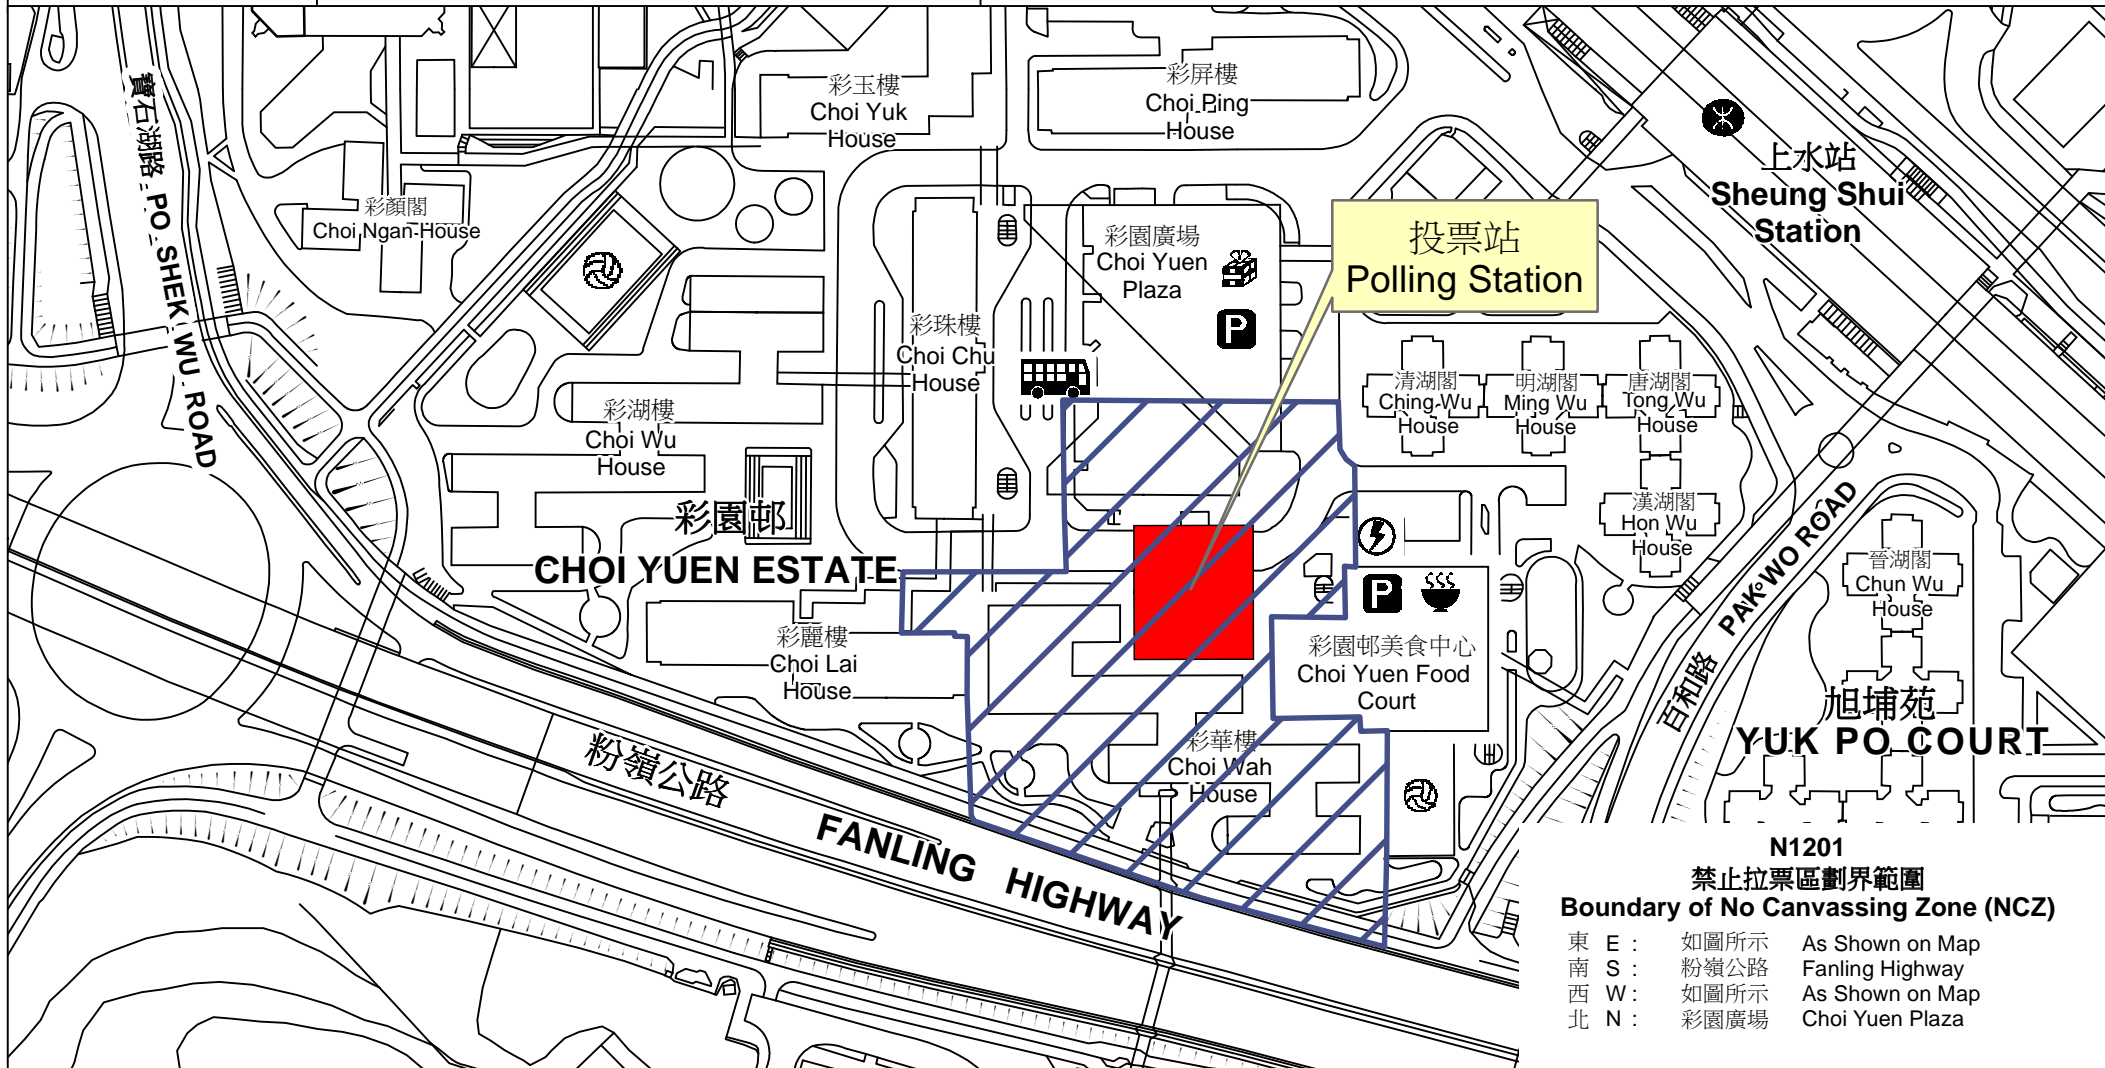

投票站位置圖和禁止拉票區 Polling Station - Location Plan & No Canvassing Zone

| 投票站編號 Polling Station Code | 2016年立法會換屆選舉地方選區編號及名稱 Code & Name of Geographical Constituency for 2016 Legislative Council General Election | 名稱及地址 Name & Address |
|-------------------------------|--|---|
| N1201 | LC5 新界東 NEW TERRITORIES EAST | 彩園會堂 新界上水彩園邨 Choi Yuen Estate Hall Choi Yuen Estate, Sheung Shui, New Territories |

 禁止拉票區
No Canvassing Zone