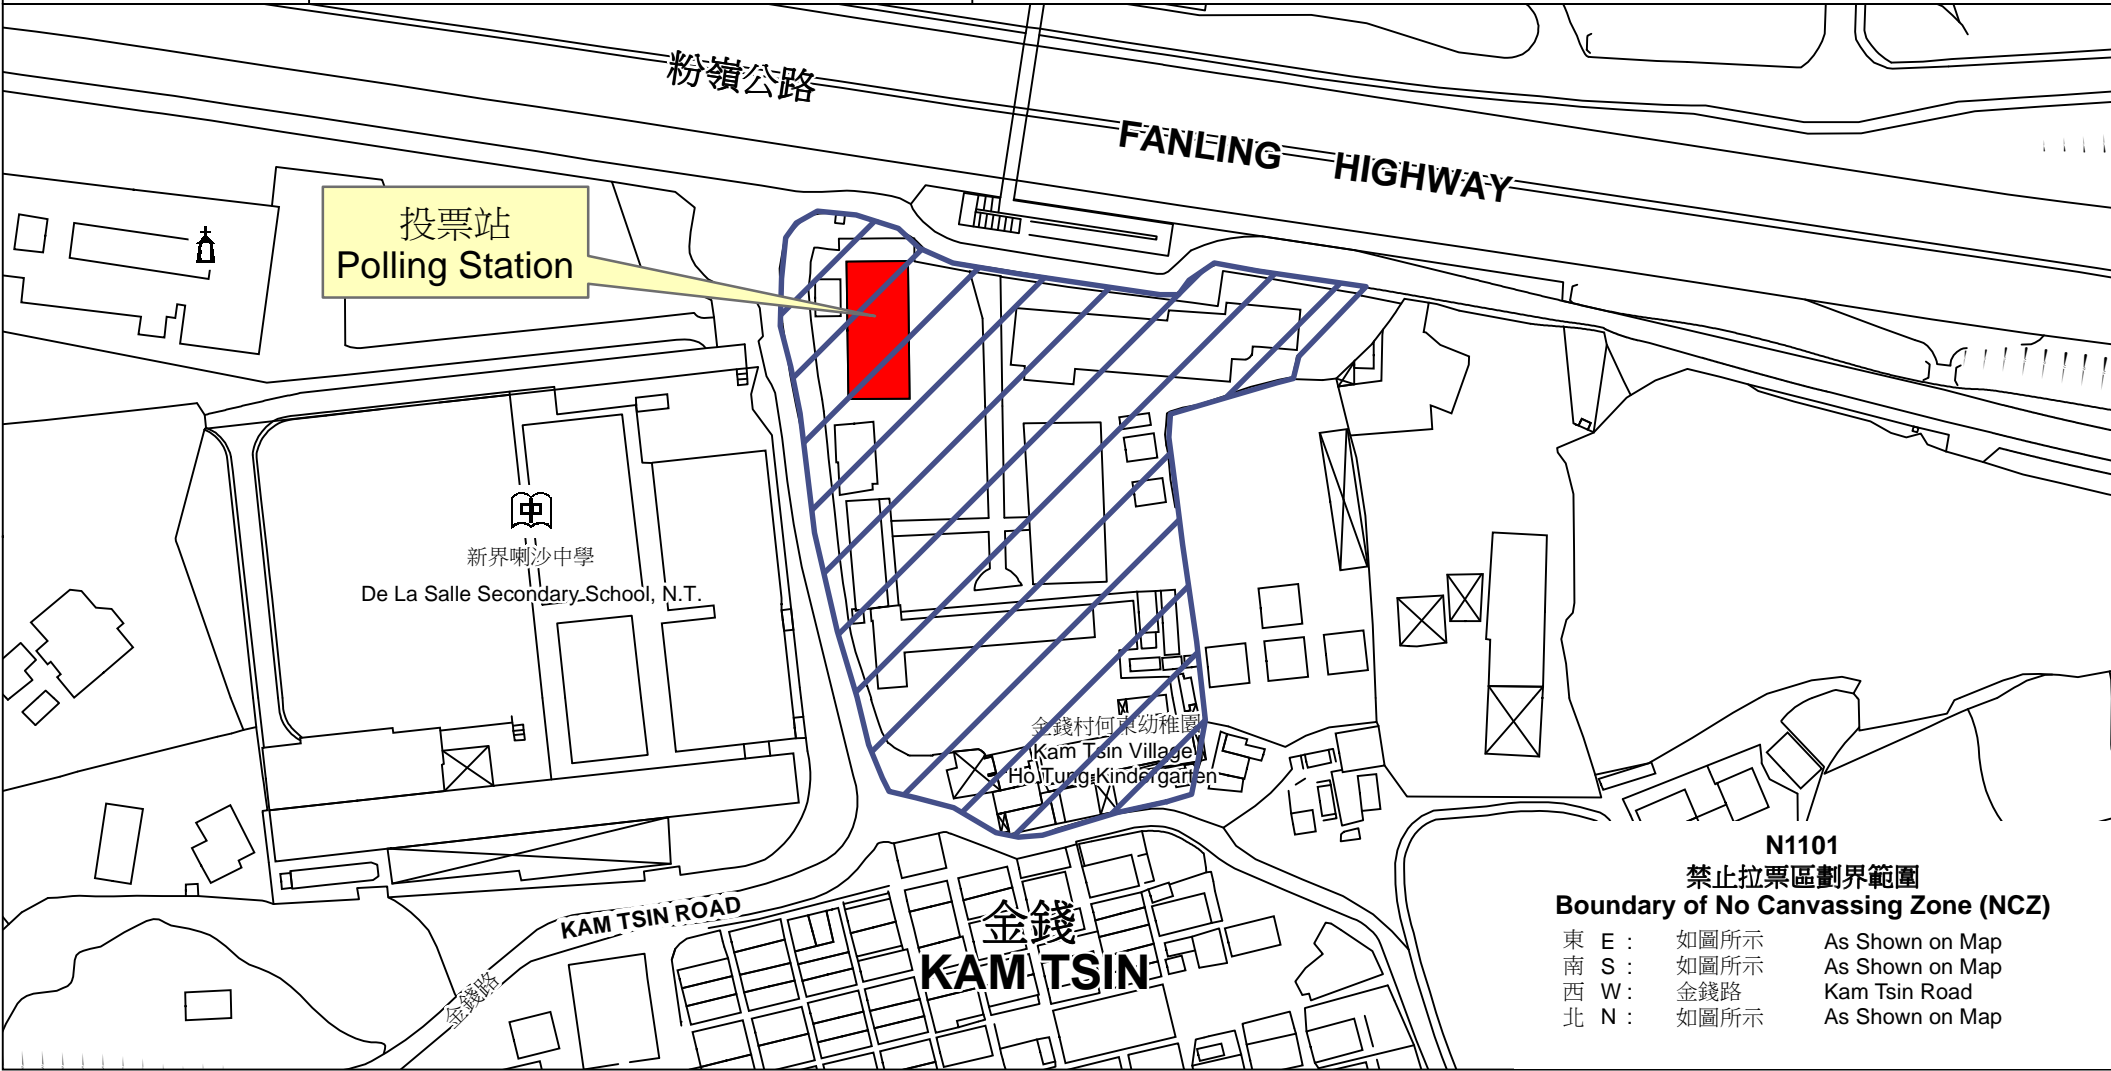

投票站位置圖和禁止拉票區 Polling Station - Location Plan & No Canvassing Zone

<p>投票站編號 Polling Station Code</p> <p><b>N1101</b></p>	<p>2016年立法會換屆選舉地方選區編號及名稱 Code &amp; Name of Geographical Constituency for 2016 Legislative Council General Election</p> <p><b>LC5 新界東 NEW TERRITORIES EAST</b></p>	<p>名稱及地址 Name &amp; Address</p> <p>金錢村何東學校 新界上水金錢村 <b>Kam Tsin Village Ho Tung School</b> <b>Kam Tsin Village, Sheung Shui, New Territories</b></p>
---	--	---

 禁止拉票區  
No Canvassing Zone