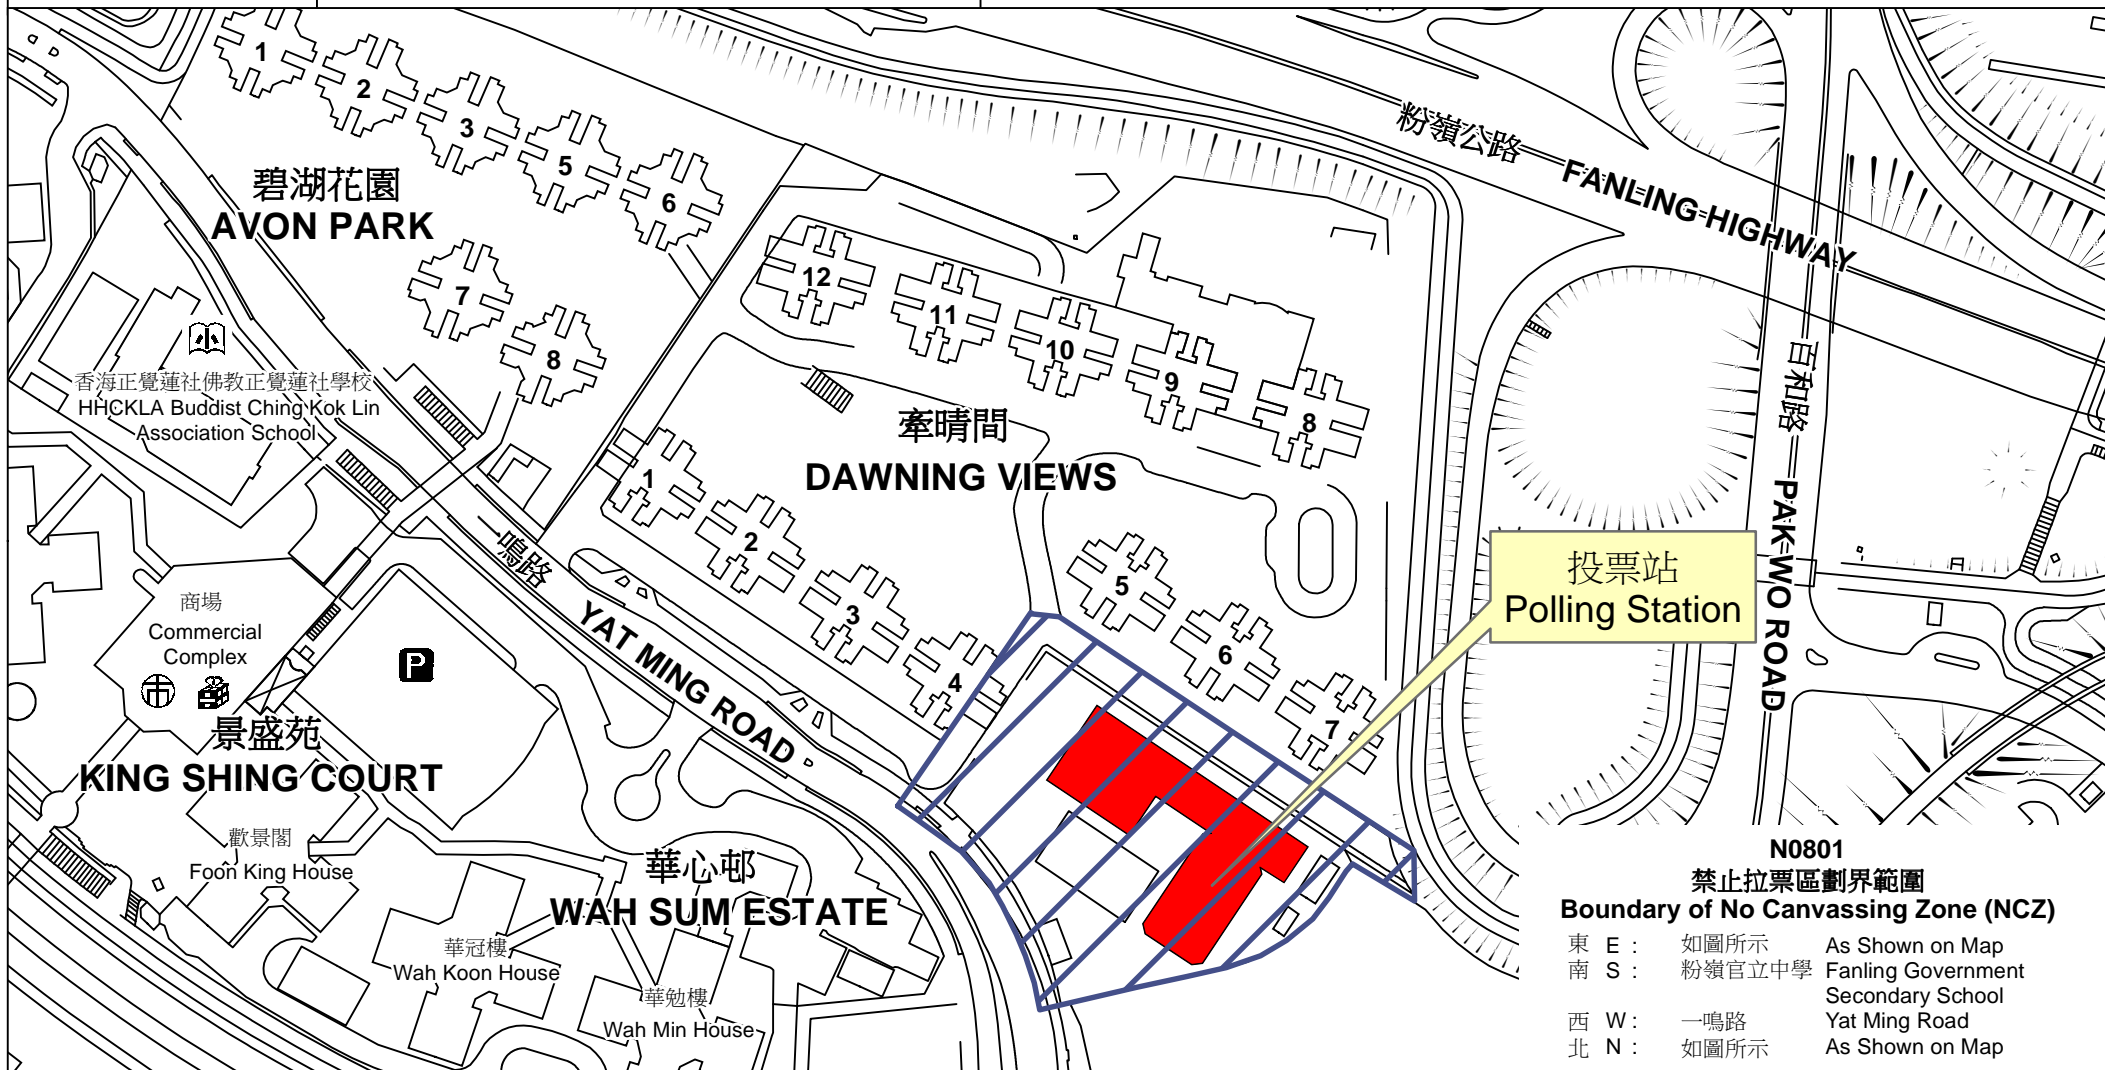

# 投票站位置圖和禁止拉票區 Polling Station - Location Plan & No Canvassing Zone

投票站編號 Polling Station Code	2016年立法會換屆選舉地方選區編號及名稱 Code & Name of Geographical Constituency for 2016 Legislative Council General Election	名稱及地址 Name & Address
<b>N0801</b>	<b>LC5 新界東 NEW TERRITORIES EAST</b>	粉嶺官立中學 新界粉嶺一鳴路27號 <b>Fanling Government Secondary School</b> 27 Yat Ming Road, Fanling, New Territories

**N0801  
禁止拉票區劃界範圍  
Boundary of No Canvassing Zone (NCZ)**

東 E :	如圖所示	As Shown on Map
南 S :	粉嶺官立中學	Fanling Government Secondary School
西 W :	一鳴路	Yat Ming Road
北 N :	如圖所示	As Shown on Map

 禁止拉票區  
No Canvassing Zone