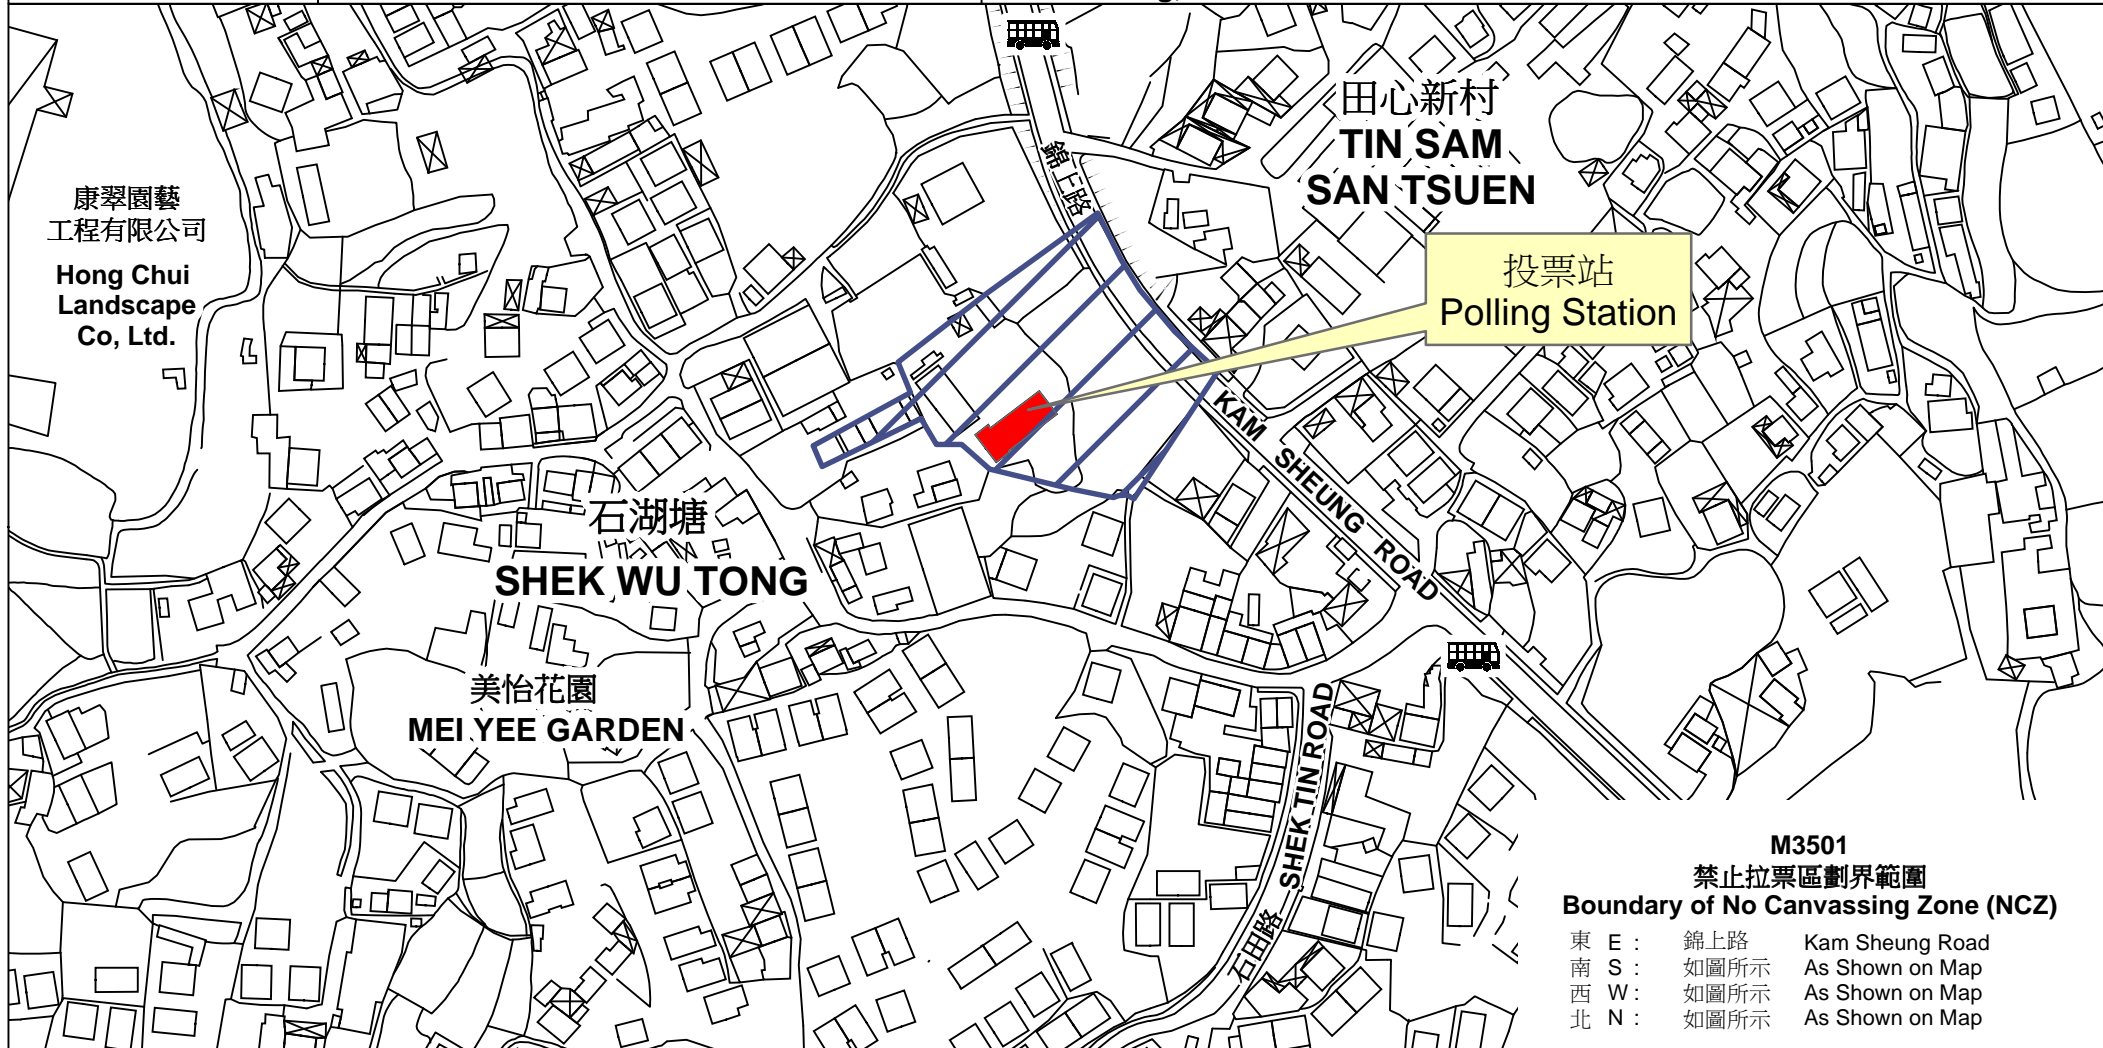

投票站位置圖和禁止拉票區 Polling Station - Location Plan & No Canvassing Zone

投票站編號 Polling Station Code	2016年立法會換屆選舉地方選區編號及名稱 Code & Name of Geographical Constituency for 2016 Legislative Council General Election	名稱及地址 Name & Address
<b>M3501</b>	<b>LC4</b> 新界西 <b>NEW TERRITORIES WEST</b>	八鄉中心小學 (石湖塘) 新界元朗八鄉錦上路石湖塘村168號 <b>Pat Heung Central Primary School (Shek Wu Tong)</b> 168 Shek Wu Tong Tsuen, Kam Sheung Road, Pat Heung, Yuen Long, New Territories

 禁止拉票區  
No Canvassing Zone