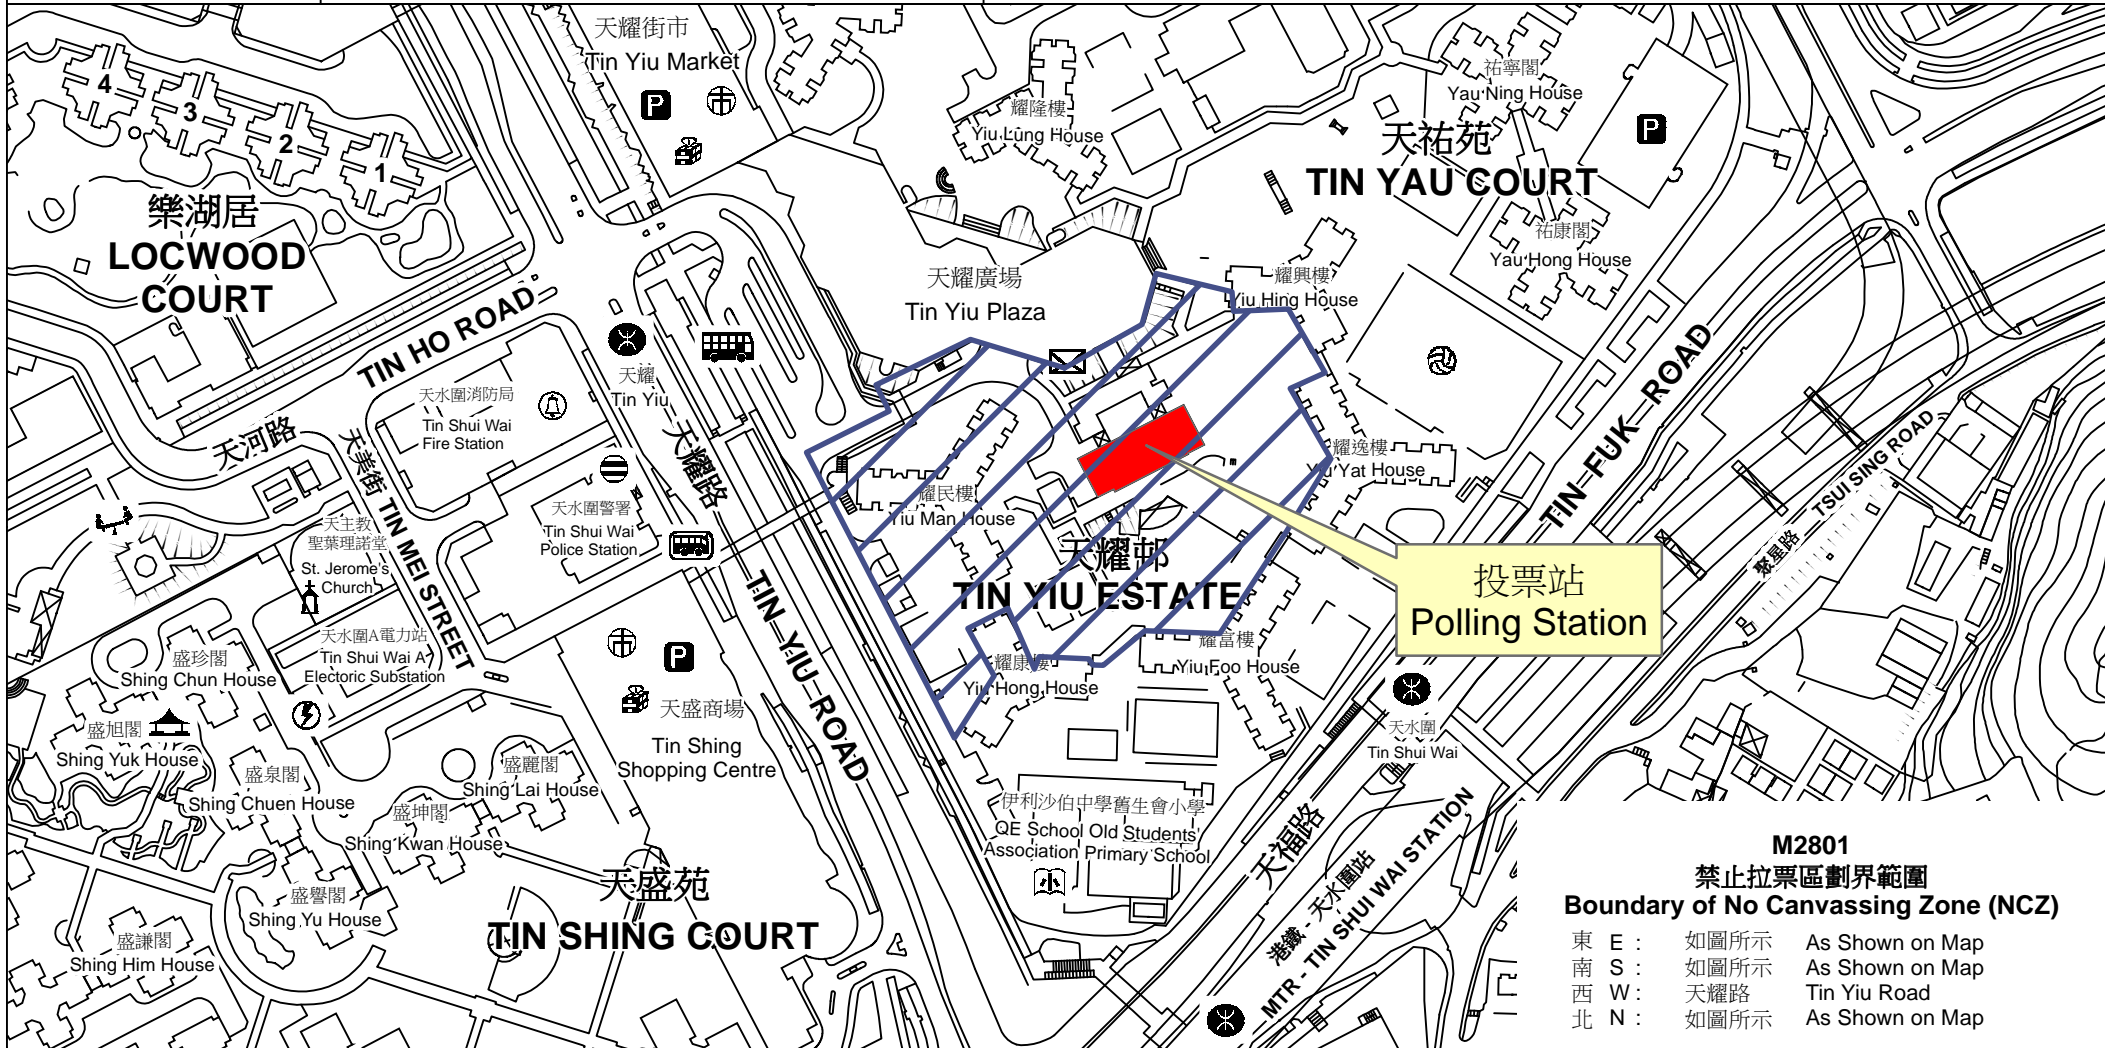

# 投票站位置圖和禁止拉票區 Polling Station - Location Plan & No Canvassing Zone

投票站編號 Polling Station Code	2016年立法會換屆選舉地方選區編號及名稱 Code & Name of Geographical Constituency for 2016 Legislative Council General Election	名稱及地址 Name & Address
<b>M2801</b>	<b>LC4 新界西 NEW TERRITORIES WEST</b>	天耀社區中心 新界元朗天水圍天耀邨 <b>Tin Yiu Community Centre</b> <b>Tin Yiu Estate, Tin Shui Wai, Yuen Long, New Territories</b>

**M2801  
禁止拉票區劃界範圍  
Boundary of No Canvassing Zone (NCZ)**

東 E :	如圖所示	As Shown on Map
南 S :	如圖所示	As Shown on Map
西 W :	天耀路	Tin Yiu Road
北 N :	如圖所示	As Shown on Map

 禁止拉票區  
No Canvassing Zone