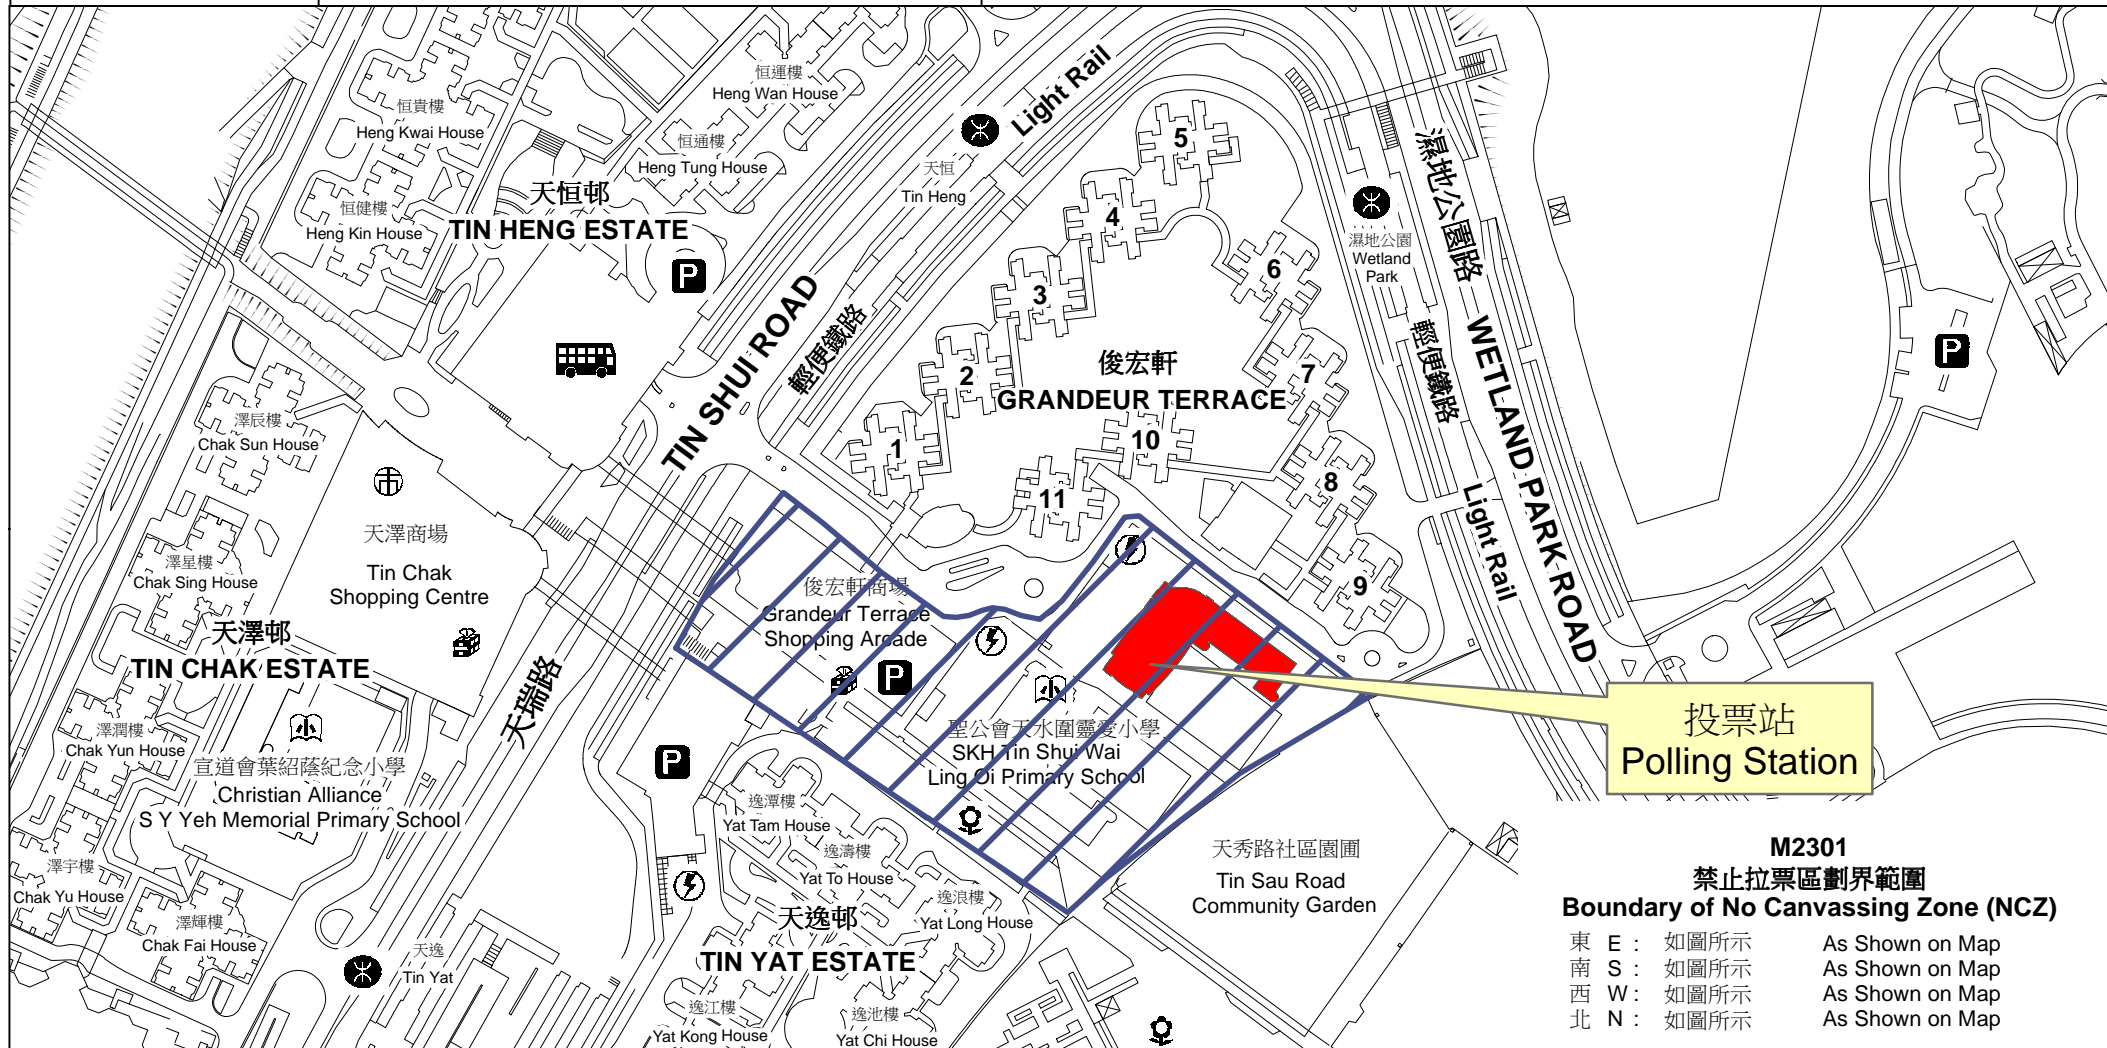

# 投票站位置圖和禁止拉票區 Polling Station - Location Plan & No Canvassing Zone

投票站編號 Polling Station Code  <b>M2301</b>	2016年立法會換屆選舉地方選區編號及名稱 Code & Name of Geographical Constituency for 2016 Legislative Council General Election  <b>LC4 新界西 NEW TERRITORIES WEST</b>	名稱及地址 Name & Address  元朗公立中學校友會英業小學 新界元朗天水圍天瑞路86號 <b>YLPMS Alumni Assn. Ying Yip Primary School 86 Tin Shui Road, Tin Shui Wai, Yuen Long, New Territories</b>
---	--	---

**M2301  
禁止拉票區劃界範圍  
Boundary of No Canvassing Zone (NCZ)**

東 E :	如圖所示	As Shown on Map
南 S :	如圖所示	As Shown on Map
西 W :	如圖所示	As Shown on Map
北 N :	如圖所示	As Shown on Map

 禁止拉票區  
No Canvassing Zone