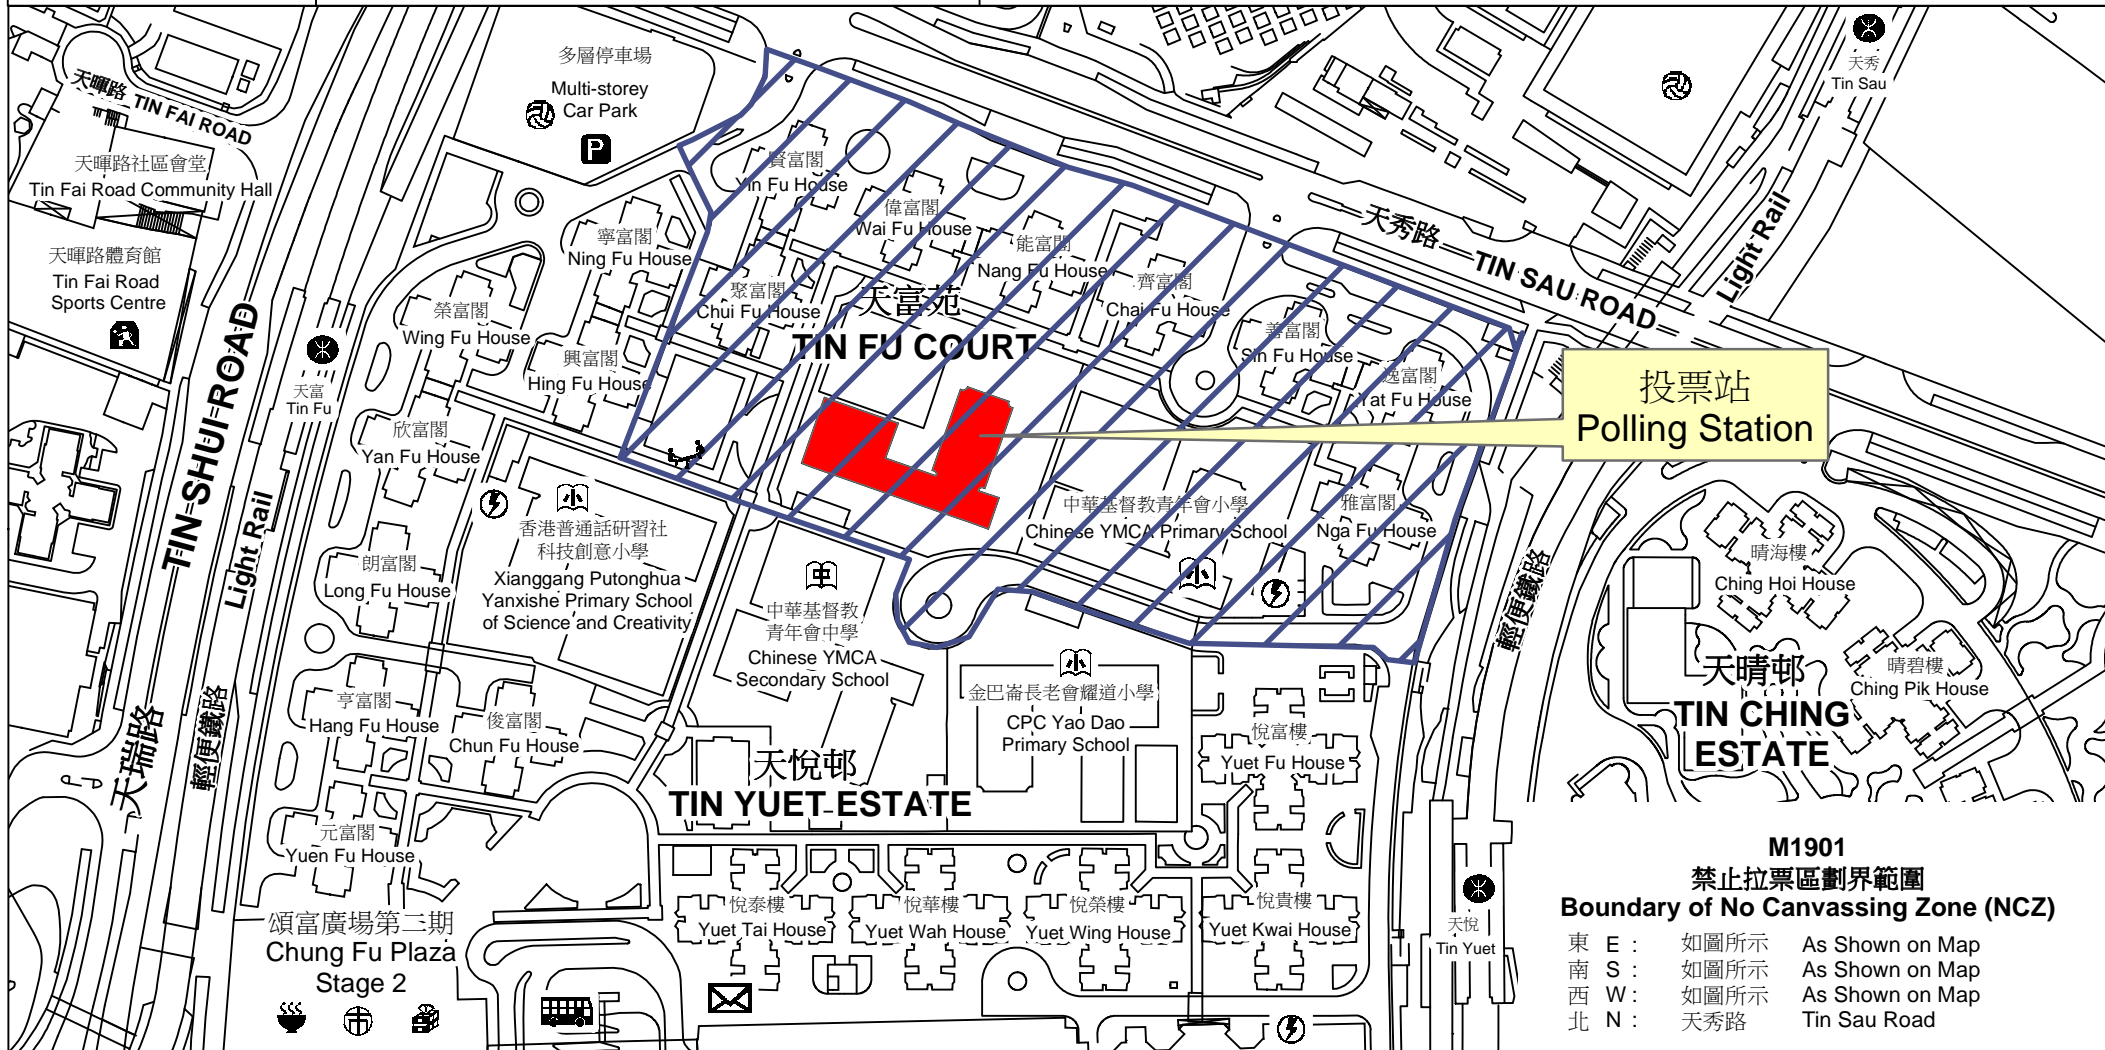

投票站位置圖和禁止拉票區 Polling Station - Location Plan & No Canvassing Zone

投票站編號 Polling Station Code	2016年立法會換屆選舉地方選區編號及名稱 Code & Name of Geographical Constituency for 2016 Legislative Council General Election	名稱及地址 Name & Address
M1901	LC4 新界西 NEW TERRITORIES WEST	天水圍循道衛理中學 新界元朗天水圍102區第4期天富苑 Tin Shui Wai Methodist College Area 102, Phase 4, Tin Fu Court, Tin Shui Wai, Yuen Long, New Territories

投票站
Polling Station

M1901
禁止拉票區劃界範圍
Boundary of No Canvassing Zone (NCZ)

- | | | |
|-------|------|-----------------|
| 東 E : | 如圖所示 | As Shown on Map |
| 南 S : | 如圖所示 | As Shown on Map |
| 西 W : | 如圖所示 | As Shown on Map |
| 北 N : | 天秀路 | Tin Sau Road |

 禁止拉票區
No Canvassing Zone