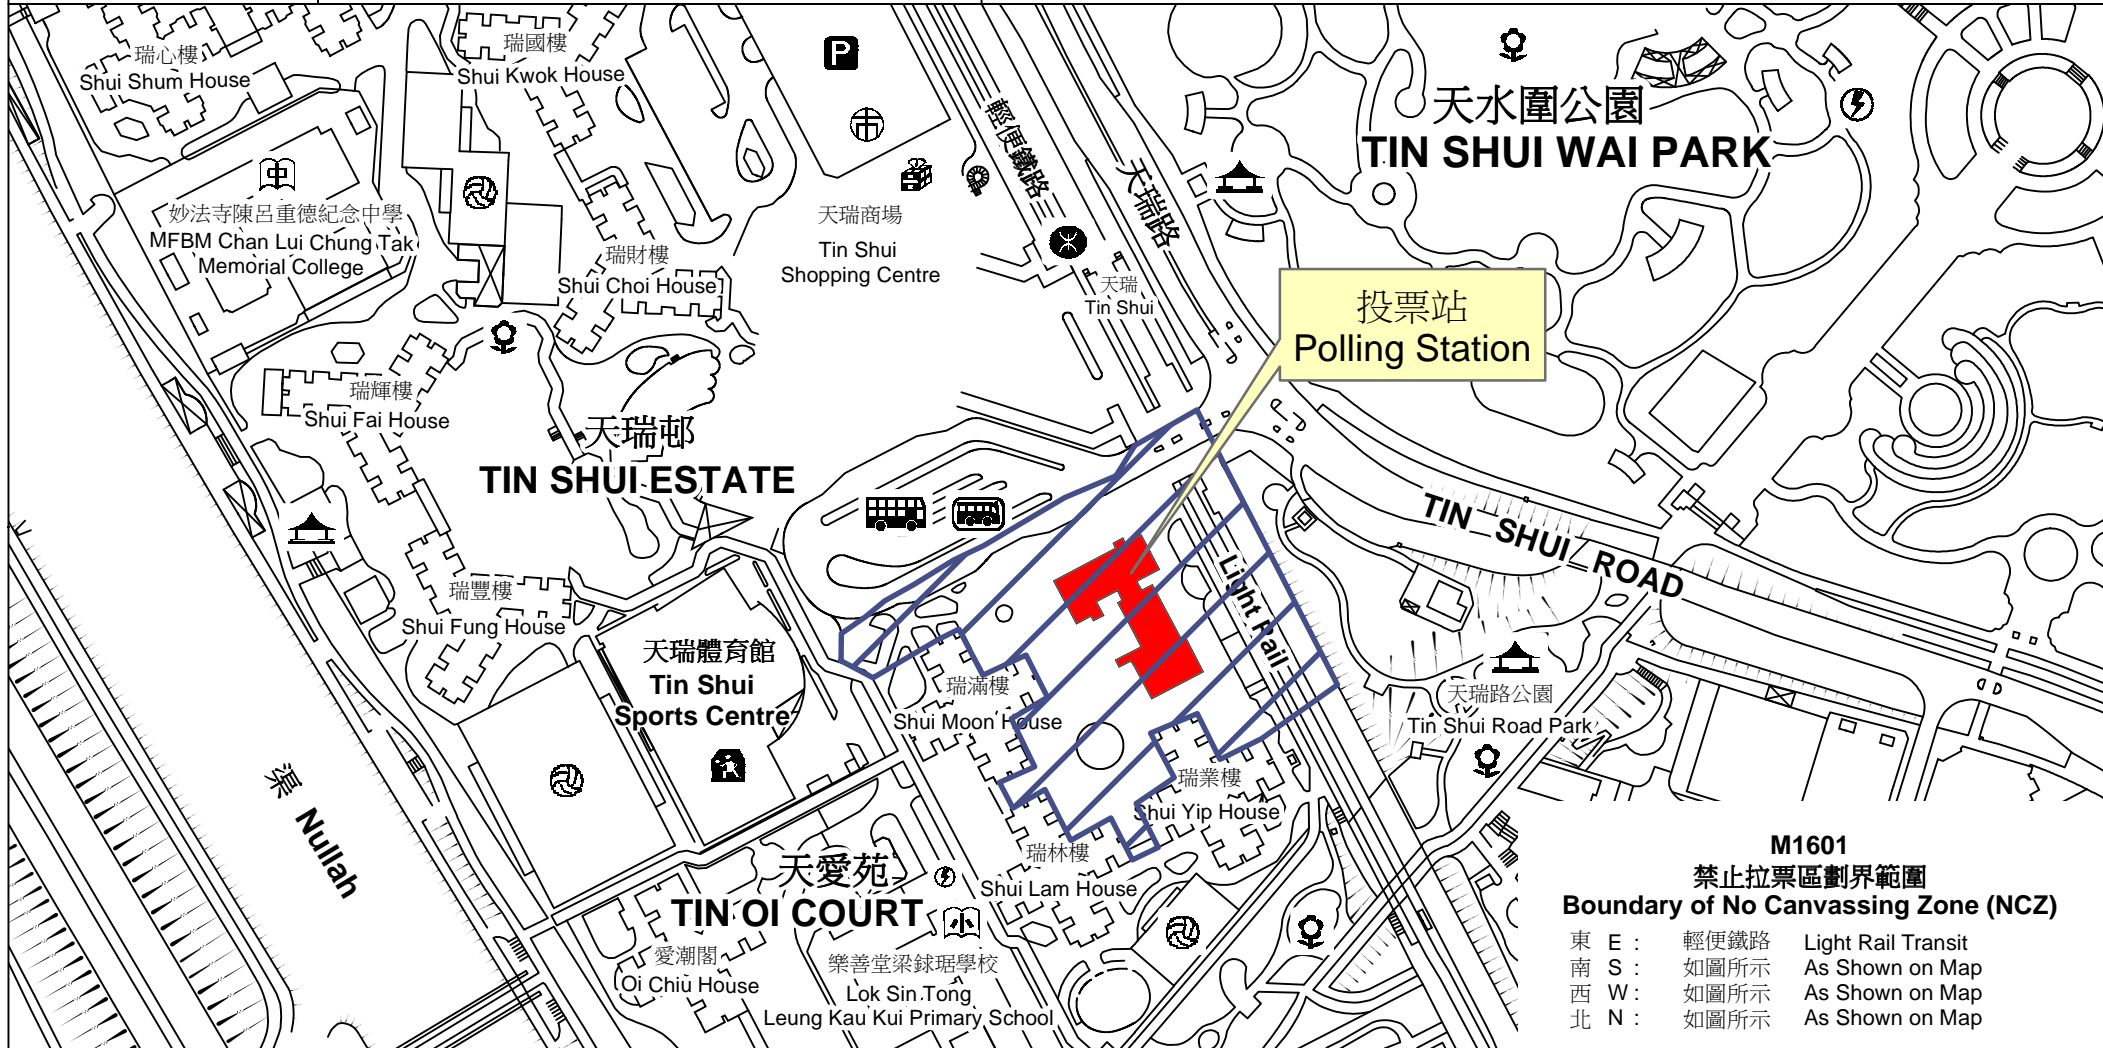

投票站位置圖和禁止拉票區 Polling Station - Location Plan & No Canvassing Zone

投票站編號 Polling Station Code	2016年立法會換屆選舉地方選區編號及名稱 Code & Name of Geographical Constituency for 2016 Legislative Council General Election	名稱及地址 Name & Address
M1601	LC4 新界西 NEW TERRITORIES WEST	天瑞社區中心 新界元朗天水圍天瑞邨 Tin Shui Community Centre Tin Shui Estate, Tin Shui Wai, Yuen Long, New Territories

 禁止拉票區
No Canvassing Zone