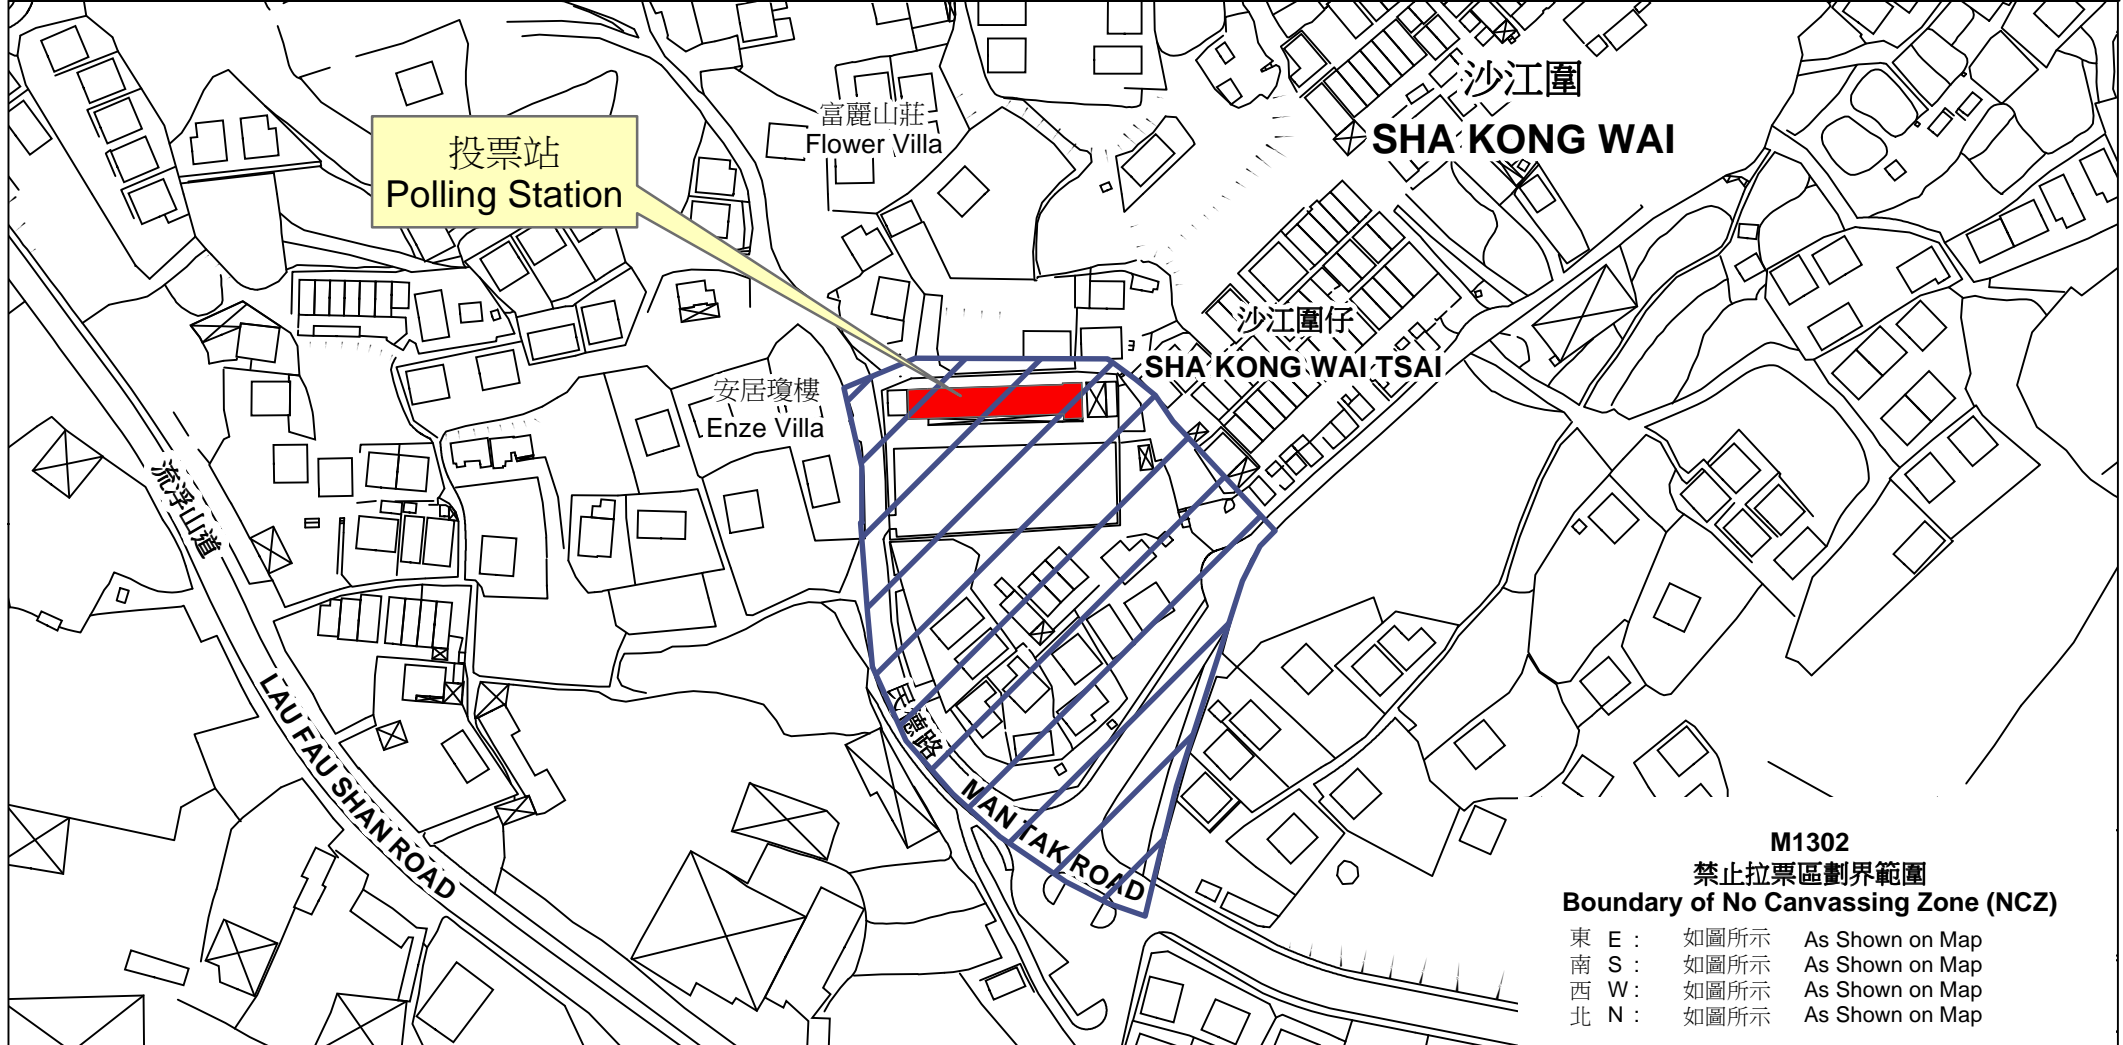

投票站位置圖和禁止拉票區 Polling Station - Location Plan & No Canvassing Zone

投票站編號 Polling Station Code	2016年立法會換屆選舉地方選區編號及名稱 Code & Name of Geographical Constituency for 2016 Legislative Council General Election	名稱及地址 Name & Address
M1302	LC4 新界西 NEW TERRITORIES WEST	前沙江公立聯益學校 新界元朗屏山沙江圍 Former Sha Kong Public Luen Yick School Sha Kong Wai, Ping Shan, Yuen Long, New Territories

M1302
禁止拉票區劃界範圍
Boundary of No Canvassing Zone (NCZ)

東 E :	如圖所示	As Shown on Map
南 S :	如圖所示	As Shown on Map
西 W :	如圖所示	As Shown on Map
北 N :	如圖所示	As Shown on Map

 禁止拉票區
No Canvassing Zone